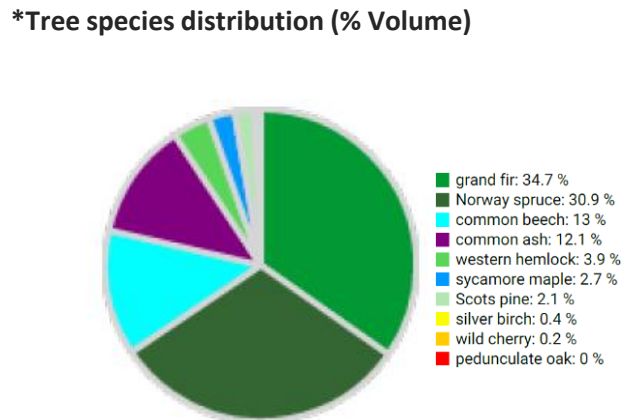

Technical information

IE

Name: **Oak Park 1** Forest type: **Norway spruce admixed with other conifer / broadleaf species**

State / Region	Owner	Establishment	Size
Co. Carlow	Teagasc	2020	0.4 ha (*values for 0.4 ha)
Altitude [m.a.s.l.]	Mean annual precipitation [mm]	Mean annual temperature [°C]	Natural forest community
62	860	10.1	Pedunculate oak with ash and hazel
Number of trees [N/ha]	Basal area [m ² /ha]	Volume [m ³ /ha]	Habitat value [points/ha]
975 (*390)	37.0 (*14.8)	386.3 (*154.5)	9125 (*3650)