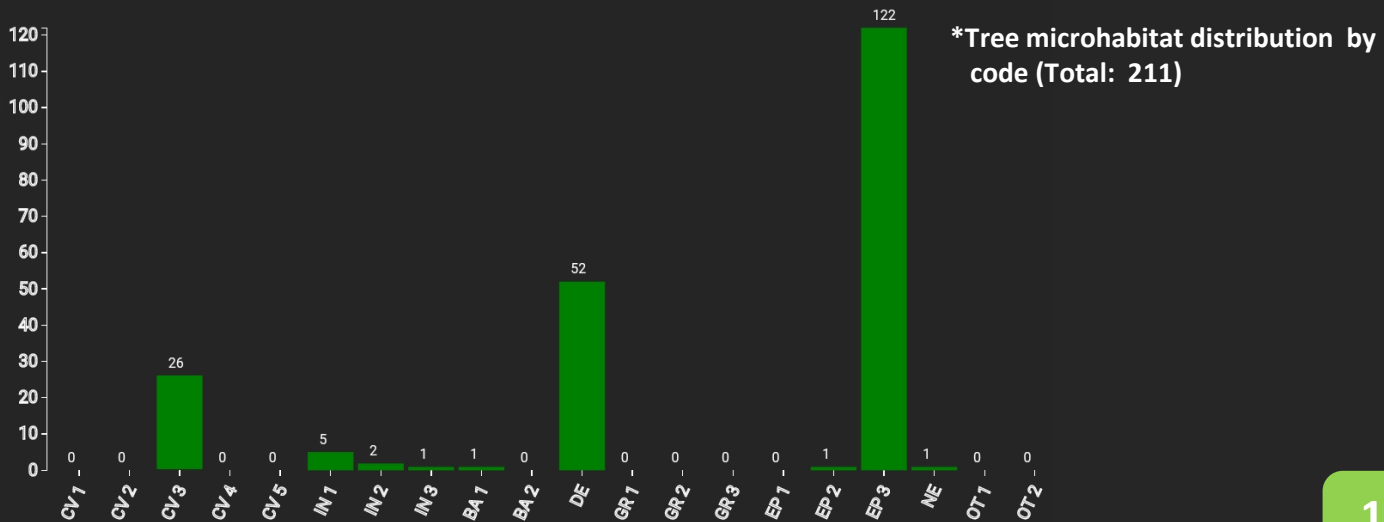

Technical information

IE

Name: **Oak Park 1** Forest type: **Norway spruce admixed with other conifer / broadleaf species**

State / Region	Owner	Establishment	Size
Co. Carlow	Teagasc	2020	0.4 ha (*values for 0.4 ha)
Altitude [m.a.s.l.]	Mean annual precipitation [mm]	Mean annual temperature [°C]	Natural forest community
62	860	10.1	Pedunculate oak with ash and hazel
Number of trees [N/ha]	Basal area [m ² /ha]	Volume [m ³ /ha]	Habitat value [points/ha]
975 (*390)	37.0 (*14.8)	386.3 (*154.5)	9125 (*3650)

Marteloscope map (0.4 ha):

Contact:

Jonathan Spazzi

Teagasc

Limerick | Kerry

Ireland

Jonathan.Spazzi@teagasc.ie