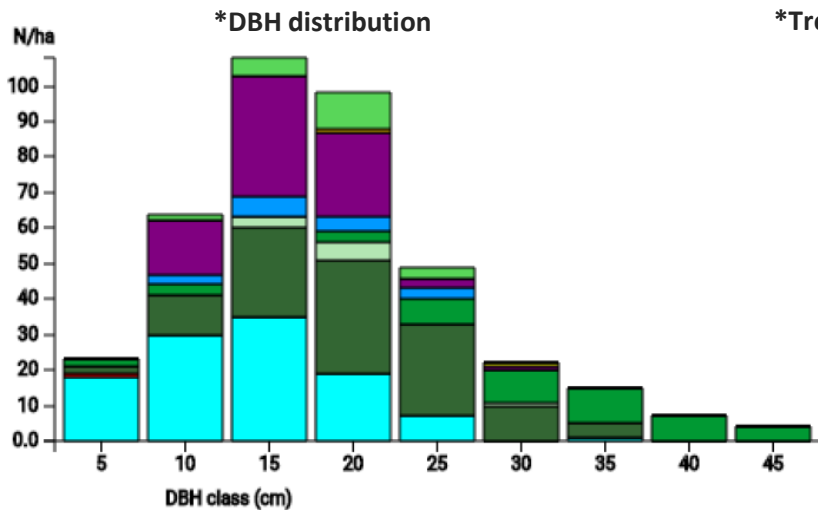

Technical information

IE

Name: **Oak Park 1** Forest type: **Norway spruce admixed with other conifer / broadleaf species**

State / Region	Owner	Establishment	Size
Co. Carlow	Teagasc	2020	0.4 ha (*values for 0.4 ha)
Altitude [m.a.s.l.]	Mean annual precipitation [mm]	Mean annual temperature [°C]	Natural forest community
62	860	10.1	Pedunculate oak with ash and hazel
Number of trees [N/ha]	Basal area [m ² /ha]	Volume [m ³ /ha]	Habitat value [points/ha]
975 (*390)	37.0 (*14.8)	386.3 (*154.5)	9125 (*3650)