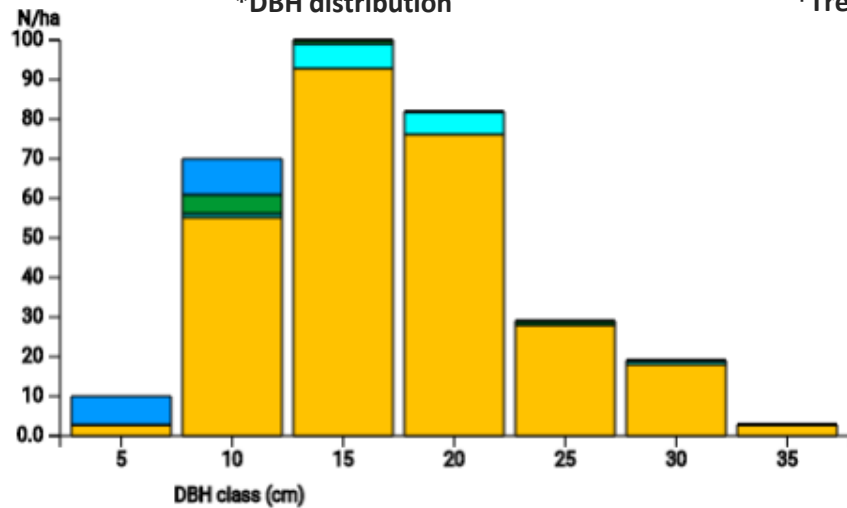

Technical information

IE

Name: **Kilcash**

Forest type: **Oak-ash**

State / Region	Owner	Establishment	Size
Co. Tipperary	Coillte	1978	0.4 ha (*values for 0.4 ha)
Altitude [m.a.s.l.]	Mean annual precipitation [mm]	Mean annual temperature [°C]	Natural forest community
95	825	9.9	Oak-ash- holly-hazel woodland
Number of trees [N/ha]	Basal area [m²/ha]	Volume [m³/ha]	Habitat value [points/ha]
797 (*319)	24.8 (*9.9)	205.3 (*82.1)	17145 (*6858)

*DBH distribution

*Tree species distribution (% Volume)