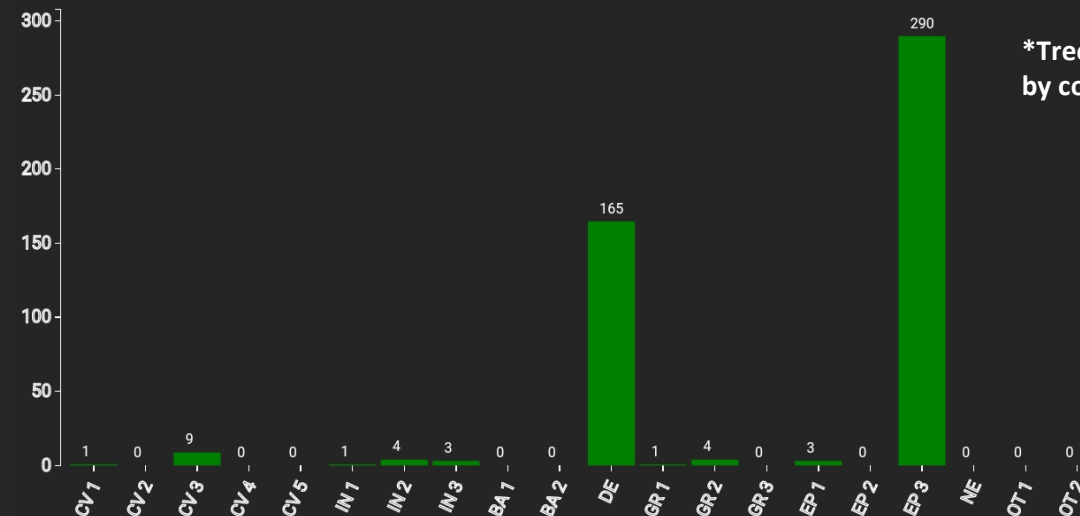

Technical information

IE

Name: **Kilcash**

Forest type: **Oak-ash**

State / Region	Owner	Establishment	Size
Co. Tipperary	Coillte	1978	0.4 ha (*values for 0.4 ha)
Altitude [m.a.s.l.]	Mean annual precipitation [mm]	Mean annual temperature [°C]	Natural forest community
95	825	9.9	Oak-ash- holly-hazel woodland
Number of trees [N/ha]	Basal area [m ² /ha]	Volume [m ³ /ha]	Habitat value [points/ha]
797 (*319)	24.8 (*9.9)	205.3 (*82.1)	17145 (*6858)

*DBH distribution

*Tree species distribution (% Volume)

*Tree microhabitat distribution by code (Total: 481)

Marteloscope map (0.4 ha):

Contact:

Niall O'Neill

Purser Tarleton Russell Ltd.
Forest Sector Management &
Consutancy
36 Fitzwilliam Square
Dublin 2, Ireland
niall@ptrforest.ie