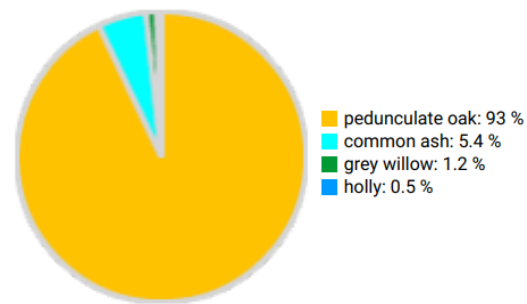

Technical information

IE

Name: **Kilcash**

Forest type: **Oak-ash**

State / Region	Owner	Establishment	Size
Co. Tipperary	Coillte	1978	0.4 ha (*values for 0.4 ha)
Altitude [m.a.s.l.]	Mean annual precipitation [mm]	Mean annual temperature [°C]	Natural forest community
95	825	9.9	Oak-ash- holly-hazel woodland
Number of trees [N/ha]	Basal area [m²/ha]	Volume [m³/ha]	Habitat value [points/ha]
797 (*319)	24.8 (*9.9)	205.3 (*82.1)	17145 (*6858)