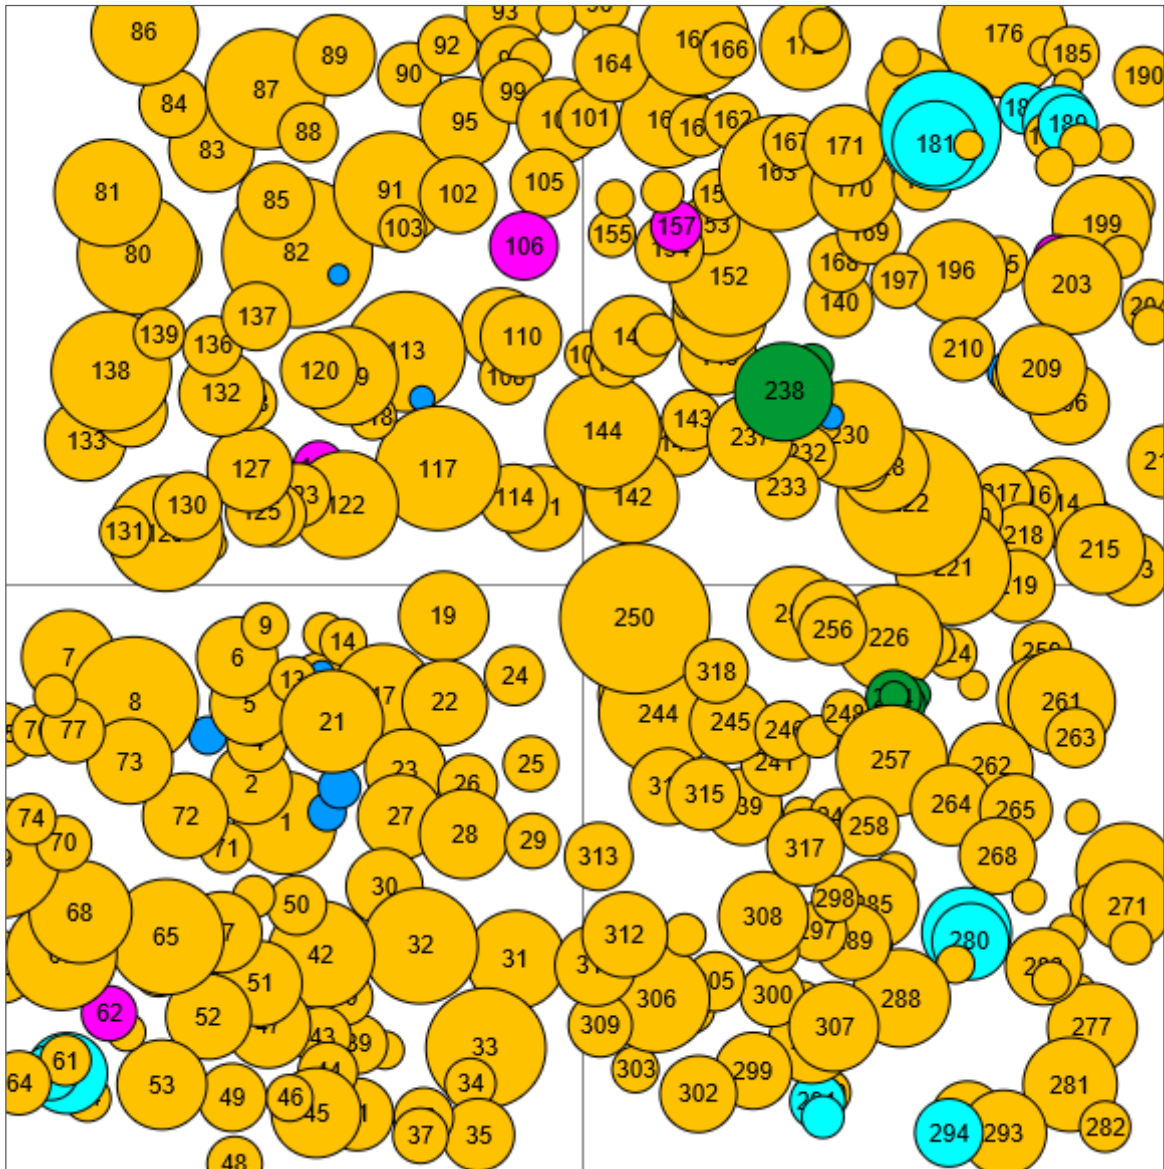

Technical information

IE

Name: **Kilcash**

Forest type: **Oak-ash**

State / Region	Owner	Establishment	Size
Co. Tipperary	Coillte	1978	0.4 ha (*values for 0.4 ha)
Altitude [m.a.s.l.]	Mean annual precipitation [mm]	Mean annual temperature [°C]	Natural forest community
95	825	9.9	Oak-ash- holly-hazel woodland
Number of trees [N/ha]	Basal area [m ² /ha]	Volume [m ³ /ha]	Habitat value [points/ha]
797 (*319)	24.8 (*9.9)	205.3 (*82.1)	17145 (*6858)

*DBH distribution

*Tree species distribution (% Volume)

*Tree microhabitat distribution by code (Total: 481)

Marteloscope map (0.4 ha):

Contact:

Niall O'Neill

Purser Tarleton Russell Ltd.
Forest Sector Management &
Consutancy
36 Fitzwilliam Square
Dublin 2, Ireland
niall@ptrforest.ie