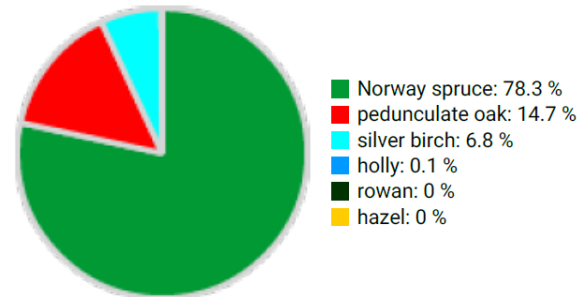

Technical information

IE

Name: **Glenart**

Forest type: **Norway spruce admixed with oak and birch**

State / Region	Owner	Establishment	Size
Co. Wicklow	Coillte Teo.	2020	0.5 ha (*values for 0.5 ha)
Altitude [m.a.s.l.]	Mean annual precipitation [mm]	Mean annual temperature [°C]	Natural forest community
70	820	9.8	Oak-birch-holly woodland
Number of trees [N/ha]	Basal area [m ² /ha]	Volume [m ³ /ha]	Habitat value [points/ha]
534 (*267)	47.0 (*23.5)	525.4 (*262.7)	11646 (*5823)

*DBH distribution

*Tree species distribution (% Volume)

*Tree microhabitat distribution by code (Total: 347)

Marteloscope map (0.5 ha):

Contact:

Ken Sweeney
Coillte Teo.
Danville Business Park
Kilkenny
ken.sweeney@coillte.ie