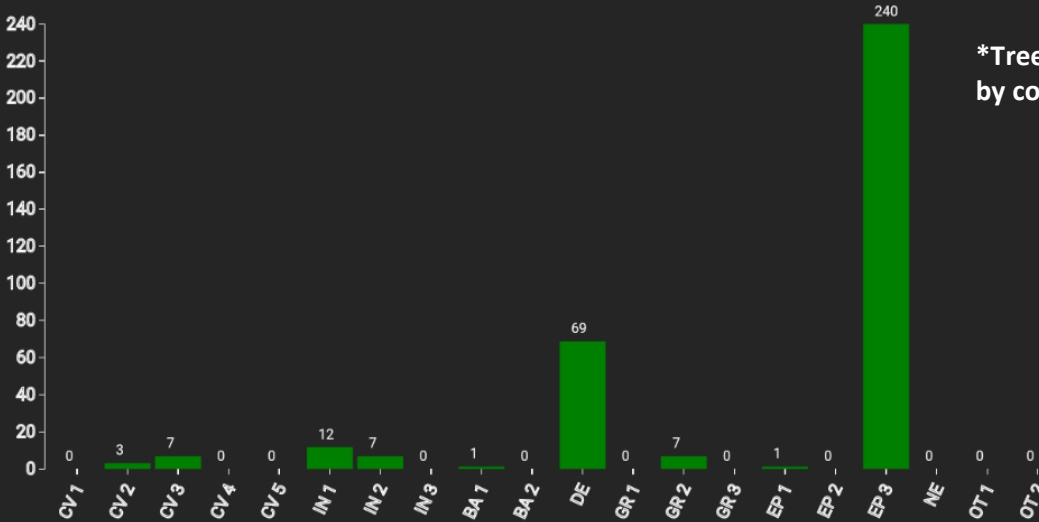

Technical information

IE

Name: **Glenart**

Forest type: **Norway spruce admixed with oak and birch**

State / Region	Owner	Establishment	Size
Co. Wicklow	Coillte Teo.	2020	0.5 ha (*values for 0.5 ha)
Altitude [m.a.s.l.]	Mean annual precipitation [mm]	Mean annual temperature [°C]	Natural forest community
70	820	9.8	Oak-birch-holly woodland
Number of trees [N/ha]	Basal area [m ² /ha]	Volume [m ³ /ha]	Habitat value [points/ha]
534 (*267)	47.0 (*23.5)	525.4 (*262.7)	11646 (*5823)

*DBH distribution

*Tree species distribution (% Volume)

*Tree microhabitat distribution by code (Total: 347)

Marteloscope map (0.5 ha):

Contact:

Ken Sweeney
Coillte Teo.
Danville Business Park
Kilkenny
ken.sweeney@coillte.ie