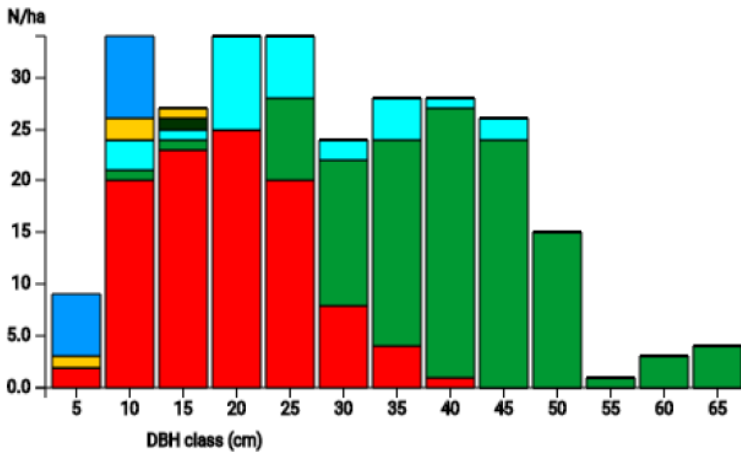

Technical information

IE

Name: **Glenart**

Forest type: **Norway spruce admixed with oak and birch**

State / Region	Owner	Establishment	Size
Co. Wicklow	Coillte Teo.	2020	0.5 ha (*values for 0.5 ha)
Altitude [m.a.s.l.]	Mean annual precipitation [mm]	Mean annual temperature [°C]	Natural forest community
70	820	9.8	Oak-birch-holly woodland
Number of trees [N/ha]	Basal area [m ² /ha]	Volume [m ³ /ha]	Habitat value [points/ha]
534 (*267)	47.0 (*23.5)	525.4 (*262.7)	11646 (*5823)

*DBH distribution

*Tree species distribution (% Volume)

*Tree microhabitat distribution by code (Total: 347)

Marteloscope map (0.5 ha):

Contact:

Ken Sweeney
Coillte Teo.
Danville Business Park
Kilkenny
ken.sweeney@coillte.ie