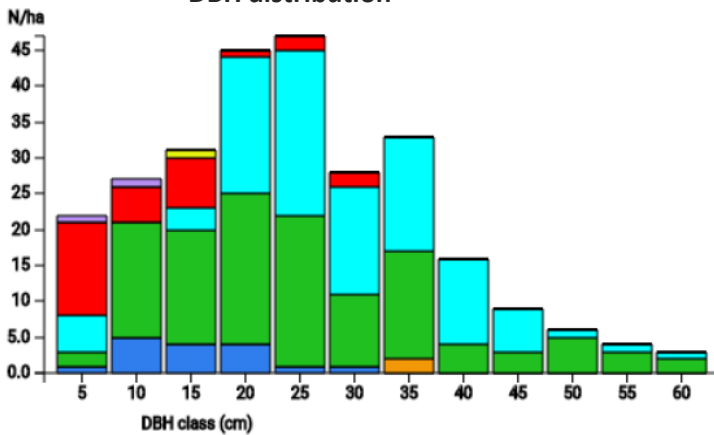

Technical information

IE

Name: **Donadea-MHF**

Forest type: **Ash admixed with Norway spruce**

| State / Region | Owner | Establishment | Size |
|------------------------|---------------------------------|------------------------------|-------------------------------|
| Ireland / Co Kildare | Coillte CGA | 2019 | 0.5 ha (*values for 0.5 ha) |
| Altitude [m.a.s.l.] | Mean annual precipitation [mm] | Mean annual temperature [°C] | Natural forest community |
| 80 | 875 | 9.1 | FH2 – Ash-Oak- Hazel woodland |
| Number of trees [N/ha] | Basal area [m ² /ha] | Volume [m ³ /ha] | Habitat value [points/ha] |
| 521 (*271) | 36.2 (*18.1) | 354.6 (*177.3) | 4370 (*2185) |

*DBH distribution

*Tree species distribution (% Volume)

Marteloscope map (0.5 ha):

Contact:

Ken Sweeny
Coillte
27 Daneville Business Park
Kilkenny
Ireland
ken.sweeney@coillte.ie