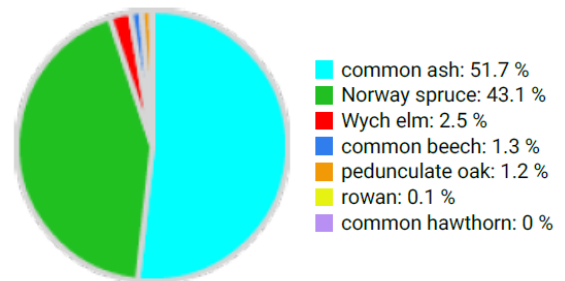

Technical information

IE

Name: **Donadea-MHF**

Forest type: **Ash admixed with Norway spruce**

| State / Region | Owner | Establishment | Size |
|------------------------|---------------------------------|------------------------------|-------------------------------|
| Ireland / Co Kildare | Coillte CGA | 2019 | 0.5 ha (*values for 0.5 ha) |
| Altitude [m.a.s.l.] | Mean annual precipitation [mm] | Mean annual temperature [°C] | Natural forest community |
| 80 | 875 | 9.1 | FH2 – Ash-Oak- Hazel woodland |
| Number of trees [N/ha] | Basal area [m ² /ha] | Volume [m ³ /ha] | Habitat value [points/ha] |
| 521 (*271) | 36.2 (*18.1) | 354.6 (*177.3) | 4370 (*2185) |

*DBH distribution

*Tree species distribution (% Volume)

Marteloscope map (0.5 ha):

Contact:

Ken Sweeny
Coillte
27 Daneville Business Park
Kilkenny
Ireland
ken.sweeney@coillte.ie