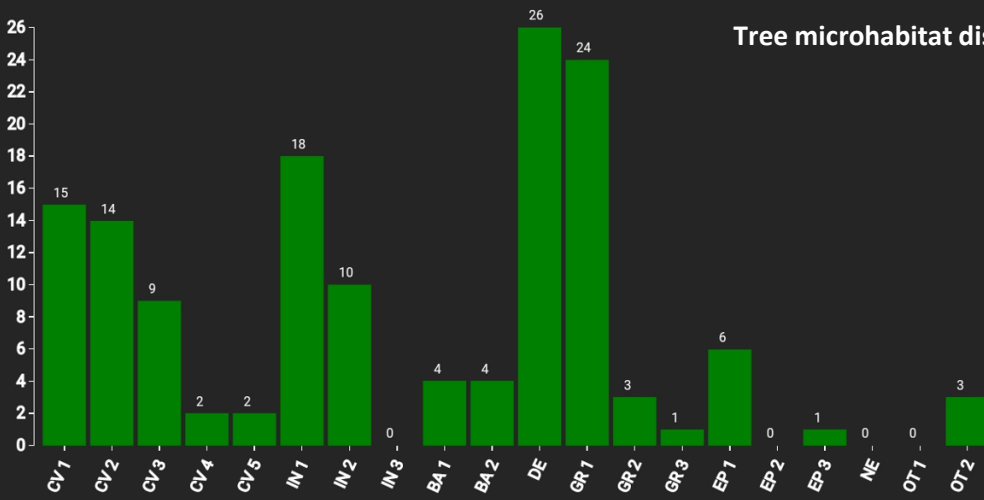

Technical information

HU

Name: **Visegrád_77A**

Forest type: **Beech forest**

State / Region	Owner	Establishment	Size
Hungary / Pest County	State Forest	2023	1.0 ha
Altitude [m.a.s.l.]	Mean annual precipitation [mm]	Mean annual temperature [°C]	Natural forest community
500	9.5	650	Melittio-Fagetum
Number of trees [N/ha]	Basal area [m ² /ha]	Volume [m ³ /ha]	Habitat value [points/ha]
508	28.5	337.3	2175

DBH distribution

Tree species distribution (% Volume)

Marteloscope map (1.0 ha):

Contact:

Peter Csépanyi

Pilis Park Forestry Company

Visegrád Forestry Unit

csepanyi.peter@pprt.hu