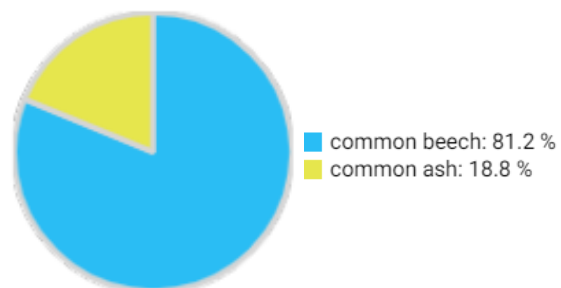

Technical information

HU

Name: **Visegrád_77A**

Forest type: **Beech forest**

State / Region	Owner	Establishment	Size
Hungary / Pest County	State Forest	2023	1.0 ha
Altitude [m.a.s.l.]	Mean annual precipitation [mm]	Mean annual temperature [°C]	Natural forest community
500	9.5	650	Melittio-Fagetum
Number of trees [N/ha]	Basal area [m²/ha]	Volume [m³/ha]	Habitat value [points/ha]
508	28.5	337.3	2175