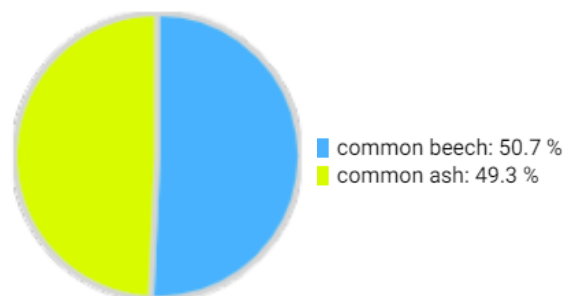

# Technical information

HU

Name: **Visegrád\_77A\_SW**

Forest type: **Beech forest**

State / Region	Owner	Establishment	Size
Hungary / Pest County	State Forest	2023	0.25 ha (*)
Altitude [m.a.s.l.]	Mean annual precipitation [mm]	Mean annual temperature [°C]	Natural forest community
500	9.5	650	Melittio-Fagetum
Number of trees [N/ha]	Basal area [m <sup>2</sup> /ha]	Volume [m <sup>3</sup> /ha]	Habitat value [points/ha]
320 (*80)	25.6 (*6.4)	334.0 (*83.5)	1152 (*288)

\*DBH distribution

\*Tree species distribution (% Volume)

\*Tree microhabitat distribution by code (Total: 28)