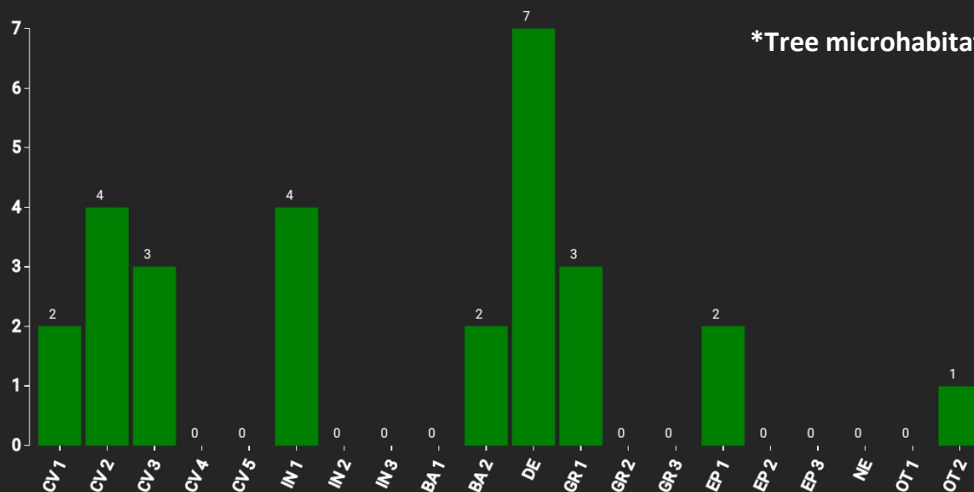

# Technical information

HU

Name: **Visegrád\_77A\_SW**

Forest type: **Beech forest**

State / Region	Owner	Establishment	Size
Hungary / Pest County	State Forest	2023	0.25 ha (*)
Altitude [m.a.s.l.]	Mean annual precipitation [mm]	Mean annual temperature [°C]	Natural forest community
500	9.5	650	Melittio-Fagetum
Number of trees [N/ha]	Basal area [m <sup>2</sup> /ha]	Volume [m <sup>3</sup> /ha]	Habitat value [points/ha]
320 (*80)	25.6 (*6.4)	334.0 (*83.5)	1152 (*288)

\*DBH distribution

\*Tree species distribution (% Volume)

\*Tree microhabitat distribution by code (Total: 28)

## Marteloscope map (0.25 ha):