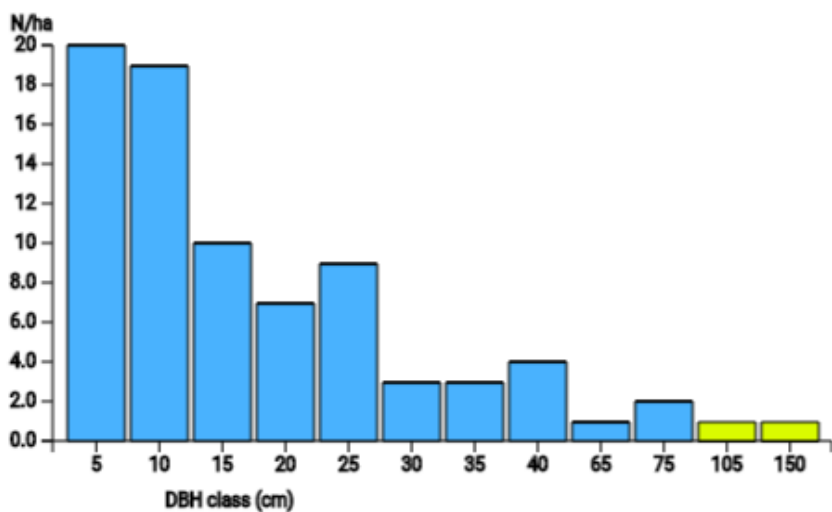

# Technical information

HU

Name: **Visegrád\_77A\_SW**

Forest type: **Beech forest**

State / Region	Owner	Establishment	Size
Hungary / Pest County	State Forest	2023	0.25 ha (*)
Altitude [m.a.s.l.]	Mean annual precipitation [mm]	Mean annual temperature [°C]	Natural forest community
500	9.5	650	Melittio-Fagetum
Number of trees [N/ha]	Basal area [m <sup>2</sup> /ha]	Volume [m <sup>3</sup> /ha]	Habitat value [points/ha]
320 (*80)	25.6 (*6.4)	334.0 (*83.5)	1152 (*288)

\*DBH distribution

\*Tree species distribution (% Volume)

\*Tree microhabitat distribution by code (Total: 28)

## Marteloscope map (0.25 ha):