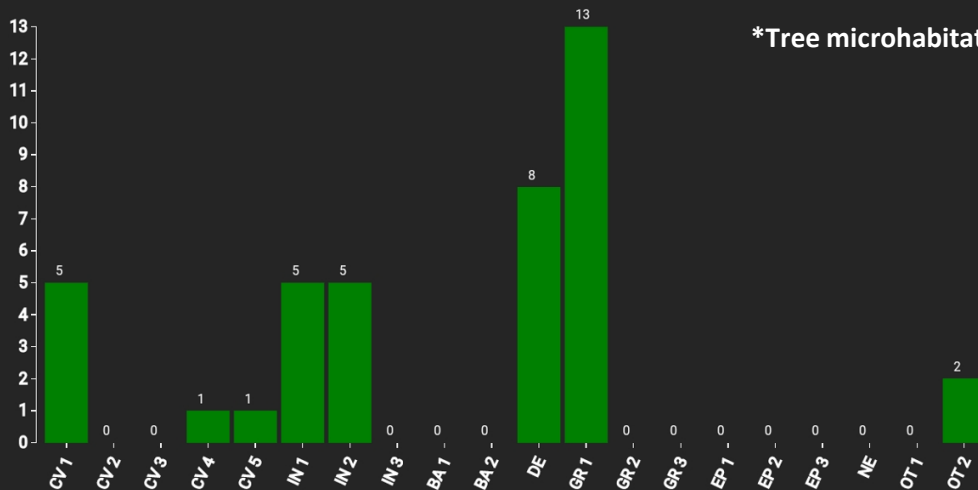

# Technical information

HU

Name: **Visegrád\_77A\_SE**

Forest type: **Beech forest**

State / Region	Owner	Establishment	Size
Hungary / Pest County	State Forest	2023	0.25 ha (*)
Altitude [m.a.s.l.]	Mean annual precipitation [mm]	Mean annual temperature [°C]	Natural forest community
500	9.5	650	Melittio-Fagetum
Number of trees [N/ha]	Basal area [m <sup>2</sup> /ha]	Volume [m <sup>3</sup> /ha]	Habitat value [points/ha]
632 (*158)	28.8 (*7.2)	405.2 (*101.3)	2280 (*570)

\*DBH distribution

\*Tree species distribution (% Volume)

\*Tree microhabitat distribution by code (Total: 40)

Marteloscope map (0.25 ha):

**Contact:**

**Peter Csépanyi**  
Pilis Park Forestry Company  
Visegrád Forestry Unit  
[csepanyi.peter@pprt.hu](mailto:csepanyi.peter@pprt.hu)