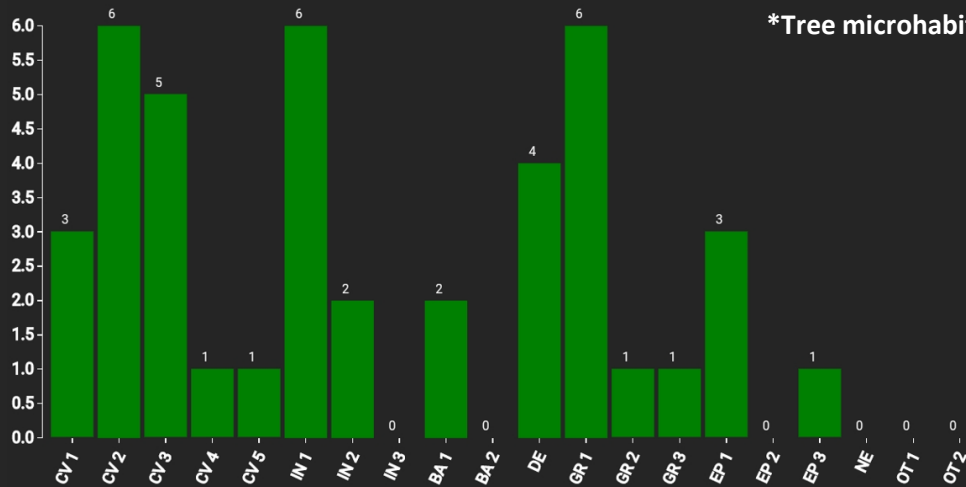

# Technical information

HU

Name: **Visegrád\_77A\_NW**

Forest type: **Beech forest**

State / Region	Owner	Establishment	Size
Hungary / Pest County	State Forest	2023	0.25 ha (*)
Altitude [m.a.s.l.]	Mean annual precipitation [mm]	Mean annual temperature [°C]	Natural forest community
500	9.5	650	Melittio-Fagetum
Number of trees [N/ha]	Basal area [m <sup>2</sup> /ha]	Volume [m <sup>3</sup> /ha]	Habitat value [points/ha]
424 (*106)	30.0 (*7.5)	265.6 (*66.4)	2756 (*689)

\*DBH distribution

\*Tree species distribution (% Volume)

\*Tree microhabitat distribution by code (Total: 42)

## Marteloscope map (0.25 ha):