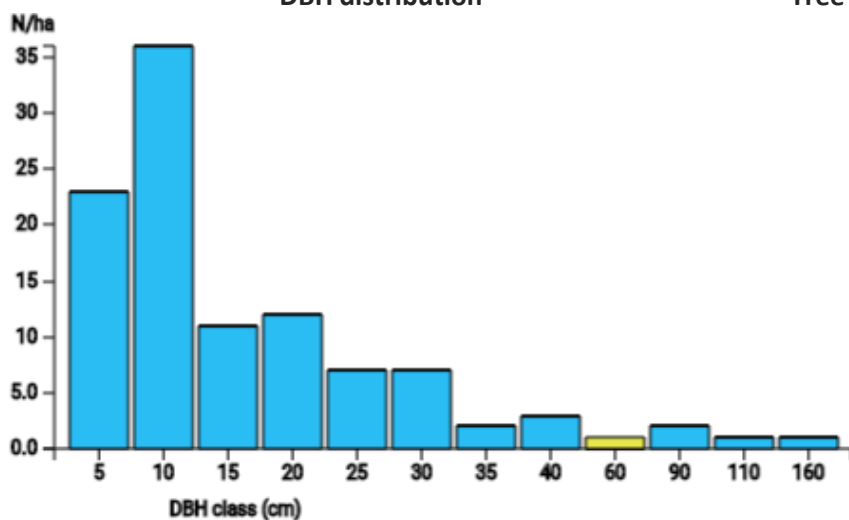

# Technical information

HU

Name: **Visegrád\_77A\_NW**

Forest type: **Beech forest**

State / Region	Owner	Establishment	Size
Hungary / Pest County	State Forest	2023	0.25 ha (*)
Altitude [m.a.s.l.]	Mean annual precipitation [mm]	Mean annual temperature [°C]	Natural forest community
500	9.5	650	Melittio-Fagetum
Number of trees [N/ha]	Basal area [m <sup>2</sup> /ha]	Volume [m <sup>3</sup> /ha]	Habitat value [points/ha]
424 (*106)	30.0 (*7.5)	265.6 (*66.4)	2756 (*689)

\*DBH distribution

\*Tree species distribution (% Volume)

\*Tree microhabitat distribution by code (Total: 42)

## Marteloscope map (0.25 ha):