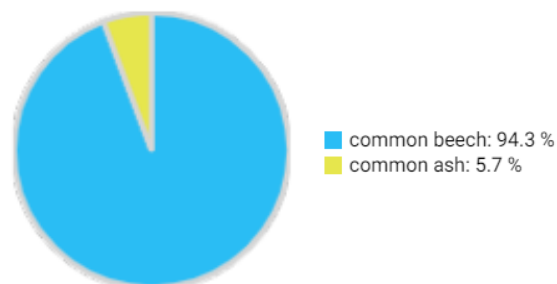

# Technical information

HU

Name: **Visegrád\_77A\_NW**

Forest type: **Beech forest**

State / Region	Owner	Establishment	Size
Hungary / Pest County	State Forest	2023	0.25 ha (*)
Altitude [m.a.s.l.]	Mean annual precipitation [mm]	Mean annual temperature [°C]	Natural forest community
500	9.5	650	Melittio-Fagetum
Number of trees [N/ha]	Basal area [m <sup>2</sup> /ha]	Volume [m <sup>3</sup> /ha]	Habitat value [points/ha]
424 (*106)	30.0 (*7.5)	265.6 (*66.4)	2756 (*689)

\*DBH distribution

\*Tree species distribution (% Volume)

\*Tree microhabitat distribution by code (Total: 42)