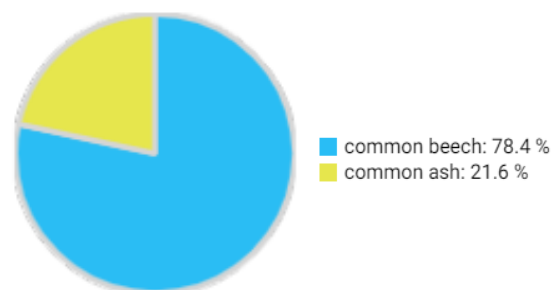

Technical information

HU

Name: **Visegrád_77A_NE**

Forest type: **Beech forest**

State / Region	Owner	Establishment	Size
Hungary / Pest County	State Forest	2023	0.25 ha (*)
Altitude [m.a.s.l.]	Mean annual precipitation [mm]	Mean annual temperature [°C]	Natural forest community
500	9.5	650	Melittio-Fagetum
Number of trees [N/ha]	Basal area [m²/ha]	Volume [m³/ha]	Habitat value [points/ha]
656 (*164)	29.6 (*7.4)	344.4 (*86.1)	2512 (*628)