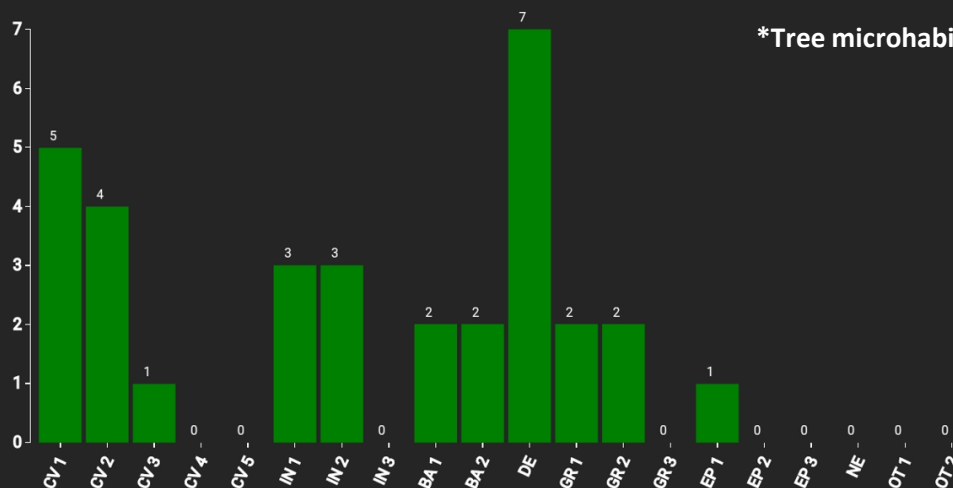

Technical information

HU

Name: **Visegrád_77A_NE**

Forest type: **Beech forest**

State / Region	Owner	Establishment	Size
Hungary / Pest County	State Forest	2023	0.25 ha (*)
Altitude [m.a.s.l.]	Mean annual precipitation [mm]	Mean annual temperature [°C]	Natural forest community
500	9.5	650	Melittio-Fagetum
Number of trees [N/ha]	Basal area [m ² /ha]	Volume [m ³ /ha]	Habitat value [points/ha]
656 (*164)	29.6 (*7.4)	344.4 (*86.1)	2512 (*628)

*DBH distribution

*Tree species distribution (% Volume)

*Tree microhabitat distribution by code (Total: 32)

Marteloscope map (0.25 ha):

Contact:

Peter Csépanyi
Pilis Park Forestry Company
Visegrád Forestry Unit
csepanyi.peter@pprt.hu