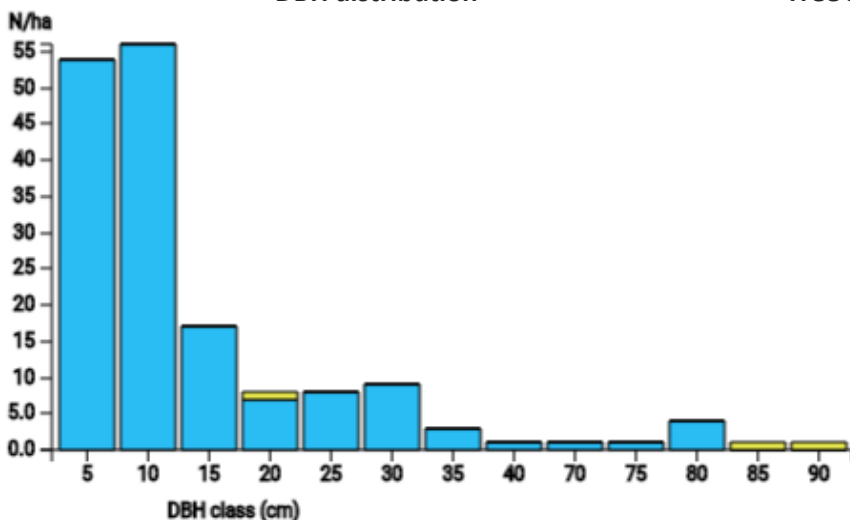

Technical information

HU

Name: **Visegrád_77A_NE**

Forest type: **Beech forest**

State / Region	Owner	Establishment	Size
Hungary / Pest County	State Forest	2023	0.25 ha (*)
Altitude [m.a.s.l.]	Mean annual precipitation [mm]	Mean annual temperature [°C]	Natural forest community
500	9.5	650	Melittio-Fagetum
Number of trees [N/ha]	Basal area [m ² /ha]	Volume [m ³ /ha]	Habitat value [points/ha]
656 (*164)	29.6 (*7.4)	344.4 (*86.1)	2512 (*628)

*DBH distribution

*Tree species distribution (% Volume)

*Tree microhabitat distribution by code (Total: 32)

Marteloscope map (0.25 ha):

Contact:

Peter Csépanyi
Pilis Park Forestry Company
Visegrád Forestry Unit
csepanyi.peter@pprt.hu