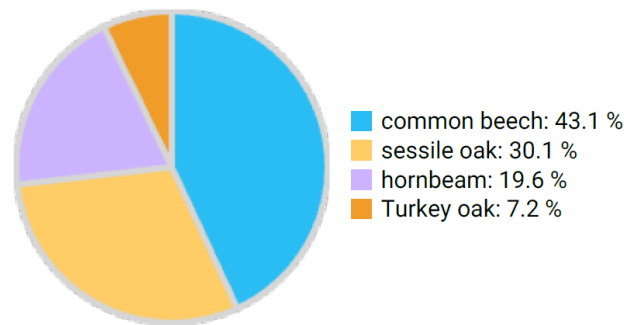

Technical information

HU

Name: **Pilismarot-114B-NW**

Forest type: **Hornbeam-oak admixed with beech**

State / Region	Owner	Establishment	Size
Hungary / Komárom-Esztergom	State Forest	2022	0.25 ha (*)
Altitude [m.a.s.l.]	Mean annual precipitation [mm]	Mean annual temperature [°C]	Natural forest community
275	650	9.5	Melitto-Fagetum / Carici pilosae-Carpinetum
Number of trees [N/ha]	Basal area [m²/ha]	Volume [m³/ha]	Habitat value [points/ha]
484 (*121)	21.6 (*5.4)	262.8 (*65.7)	444 (*111)