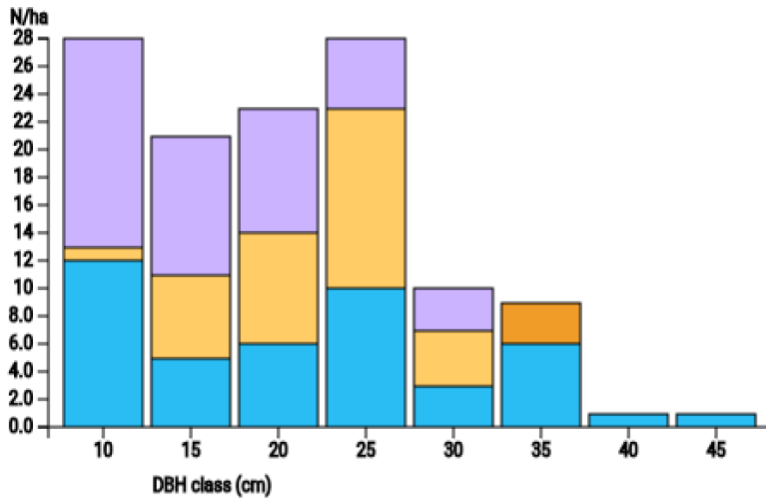

Technical information

HU

Name: **Pilismarot-114B-NW**

Forest type: **Hornbeam-oak admixed with beech**

State / Region	Owner	Establishment	Size
Hungary / Komárom-Esztergom	State Forest	2022	0.25 ha (*)
Altitude [m.a.s.l.]	Mean annual precipitation [mm]	Mean annual temperature [°C]	Natural forest community
275	650	9.5	Melitto-Fagetum / Carici pilosae-Carpinetum
Number of trees [N/ha]	Basal area [m²/ha]	Volume [m³/ha]	Habitat value [points/ha]
484 (*121)	21.6 (*5.4)	262.8 (*65.7)	444 (*111)

*DBH distribution

*Tree species distribution (% Volume)