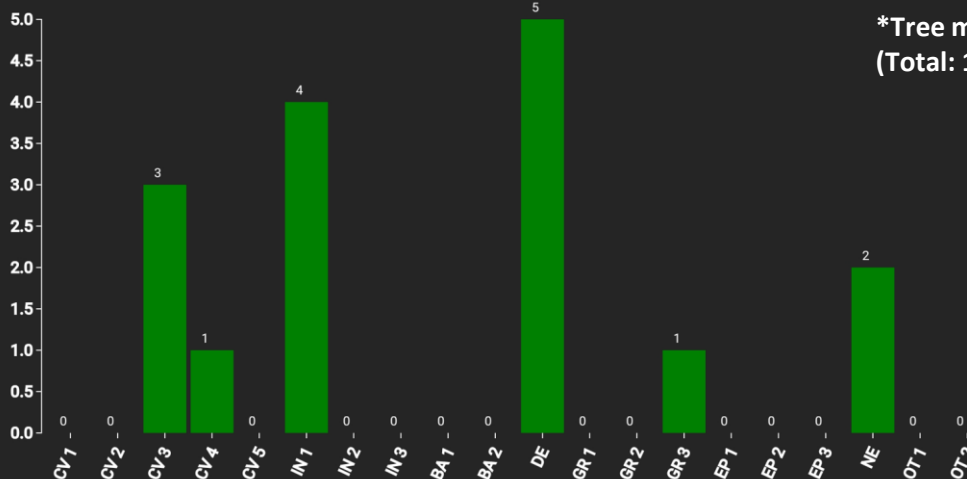

Technical information

HU

Name: **Pilismarot-114B-NW**

Forest type: **Hornbeam-oak admixed with beech**

State / Region	Owner	Establishment	Size
Hungary / Komárom-Esztergom	State Forest	2022	0.25 ha (*)
Altitude [m.a.s.l.]	Mean annual precipitation [mm]	Mean annual temperature [°C]	Natural forest community
275	650	9.5	Melitto-Fagetum / Carici pilosae-Carpinetum
Number of trees [N/ha]	Basal area [m ² /ha]	Volume [m ³ /ha]	Habitat value [points/ha]
484 (*121)	21.6 (*5.4)	262.8 (*65.7)	444 (*111)

*DBH distribution

*Tree species distribution (% Volume)

Marteloscope map (0.25 ha):

Contact:

Peter Csépanyi

Pilis Park Forestry Company

Visegrád Forestry Unit

csepanyi.peter@pprt.hu