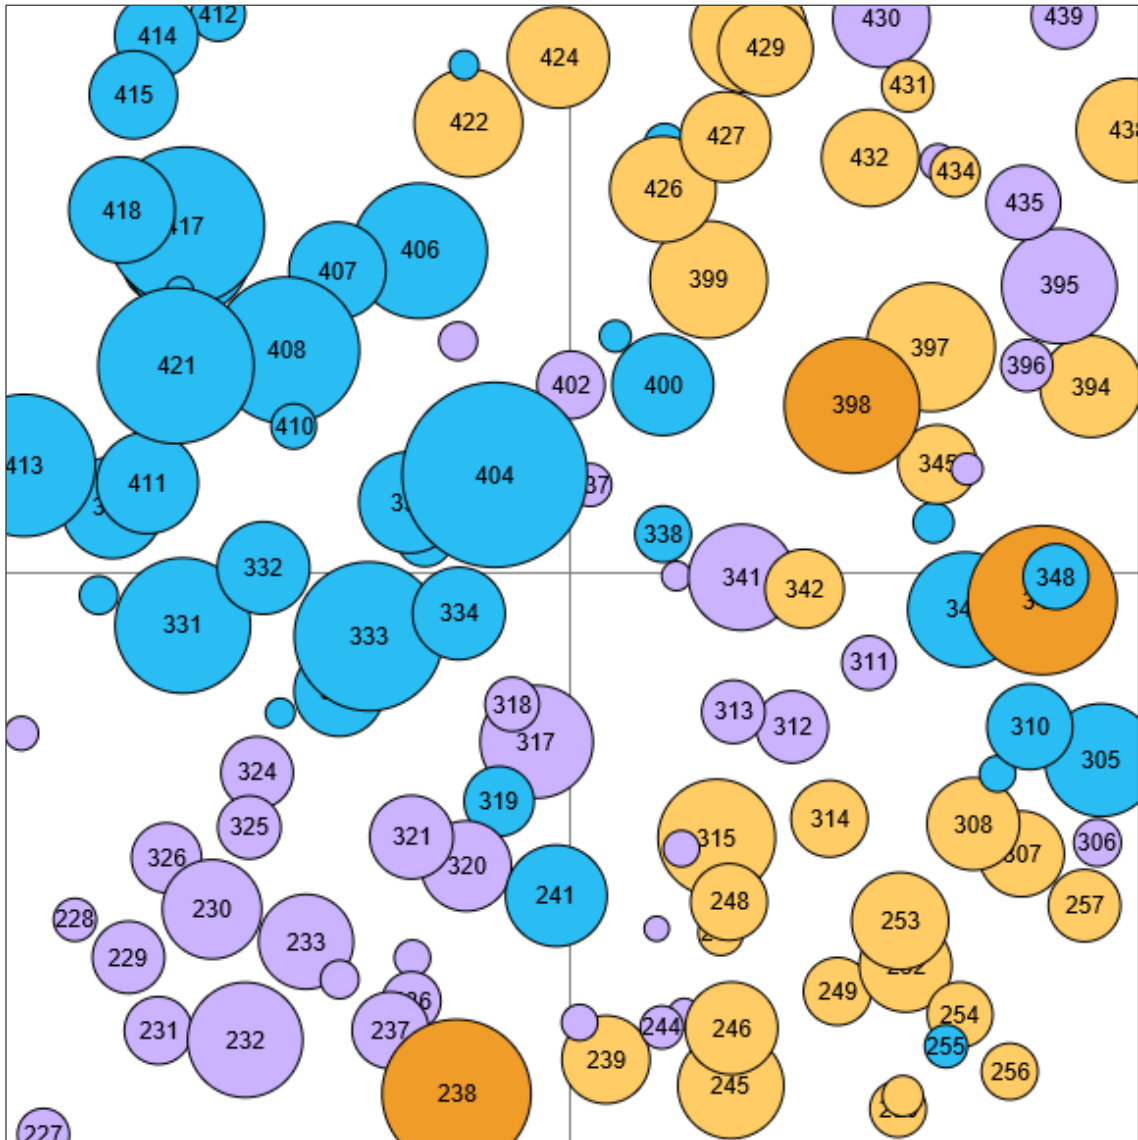

Technical information

HU

Name: **Pilismarot-114B-NW**

Forest type: **Hornbeam-oak admixed with beech**

State / Region	Owner	Establishment	Size
Hungary / Komárom-Esztergom	State Forest	2022	0.25 ha (*)
Altitude [m.a.s.l.]	Mean annual precipitation [mm]	Mean annual temperature [°C]	Natural forest community
275	650	9.5	Melitto-Fagetum / Carici pilosae-Carpinetum
Number of trees [N/ha]	Basal area [m ² /ha]	Volume [m ³ /ha]	Habitat value [points/ha]
484 (*121)	21.6 (*5.4)	262.8 (*65.7)	444 (*111)

*DBH distribution

*Tree species distribution (% Volume)

Marteloscope map (0.25 ha):

Contact:

Peter Csépanyi

Pilis Park Forestry Company

Visegrád Forestry Unit

csepanyi.peter@pprt.hu