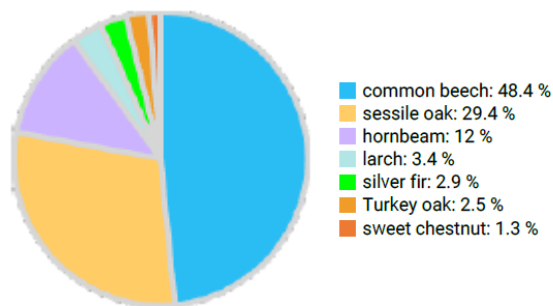

Technical information

HU

Name: **Pilismarot-114B-NE**

Forest type: **Hornbeam-oak admixed with beech**

State / Region	Owner	Establishment	Size
Hungary / Komárom-Esztergom	State Forest	2022	0.25 ha (*)
Altitude [m.a.s.l.]	Mean annual precipitation [mm]	Mean annual temperature [°C]	Natural forest community
275	650	9.5	Melitto-Fagetum / Carici pilosae-Carpinetum
Number of trees [N/ha]	Basal area [m ² /ha]	Volume [m ³ /ha]	Habitat value [points/ha]
492 (*123)	23.2 (*5.8)	286.4 (*71.6)	1020 (*255)

*DBH distribution

*Tree species distribution (% Volume)

*Tree microhabitat distribution by code (Total: 28)

Marteloscope map (0.25 ha):

Contact:

Peter Csépanyi

Pilis Park Forestry Company

Visegrád Forestry Unit