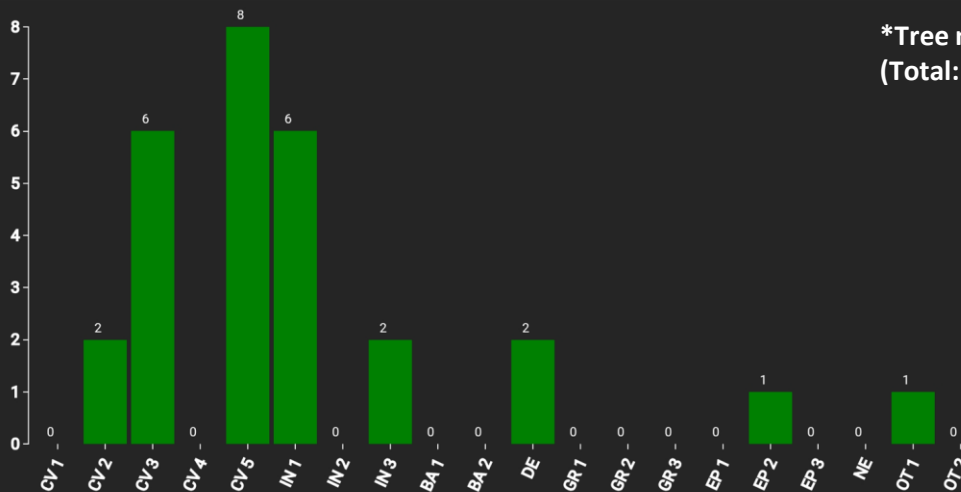

Technical information

HU

Name: **Pilismarot-114B-NE**

Forest type: **Hornbeam-oak admixed with beech**

State / Region	Owner	Establishment	Size
Hungary / Komárom-Esztergom	State Forest	2022	0.25 ha (*)
Altitude [m.a.s.l.]	Mean annual precipitation [mm]	Mean annual temperature [°C]	Natural forest community
275	650	9.5	Melitto-Fagetum / Carici pilosae-Carpinetum
Number of trees [N/ha]	Basal area [m ² /ha]	Volume [m ³ /ha]	Habitat value [points/ha]
492 (*123)	23.2 (*5.8)	286.4 (*71.6)	1020 (*255)

*DBH distribution

*Tree species distribution (% Volume)

*Tree microhabitat distribution by code (Total: 28)

Marteloscope map (0.25 ha):

Contact:

Peter Csépanyi

Pilis Park Forestry Company

Visegrád Forestry Unit