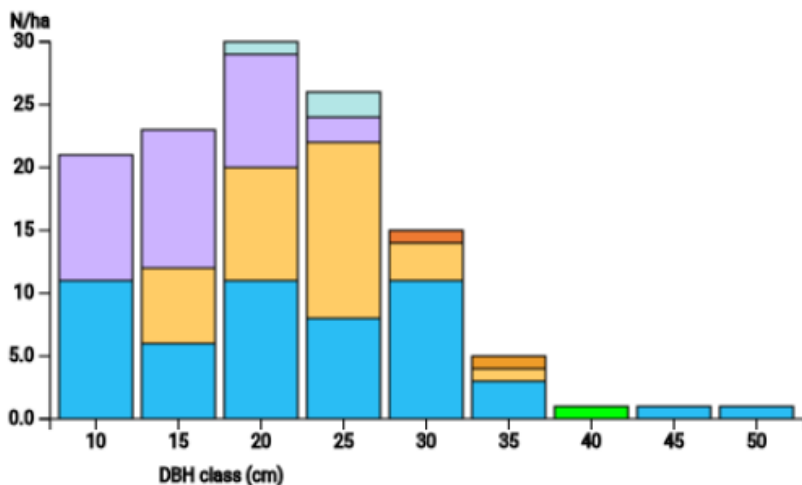

Technical information

HU

Name: **Pilismarot-114B-NE**

Forest type: **Hornbeam-oak admixed with beech**

State / Region	Owner	Establishment	Size
Hungary / Komárom-Esztergom	State Forest	2022	0.25 ha (*)
Altitude [m.a.s.l.]	Mean annual precipitation [mm]	Mean annual temperature [°C]	Natural forest community
275	650	9.5	Melitto-Fagetum / Carici pilosae-Carpinetum
Number of trees [N/ha]	Basal area [m ² /ha]	Volume [m ³ /ha]	Habitat value [points/ha]
492 (*123)	23.2 (*5.8)	286.4 (*71.6)	1020 (*255)

*DBH distribution

*Tree species distribution (% Volume)

*Tree microhabitat distribution by code (Total: 28)

Marteloscope map (0.25 ha):

Contact:

Peter Csépanyi

Pilis Park Forestry Company

Visegrád Forestry Unit