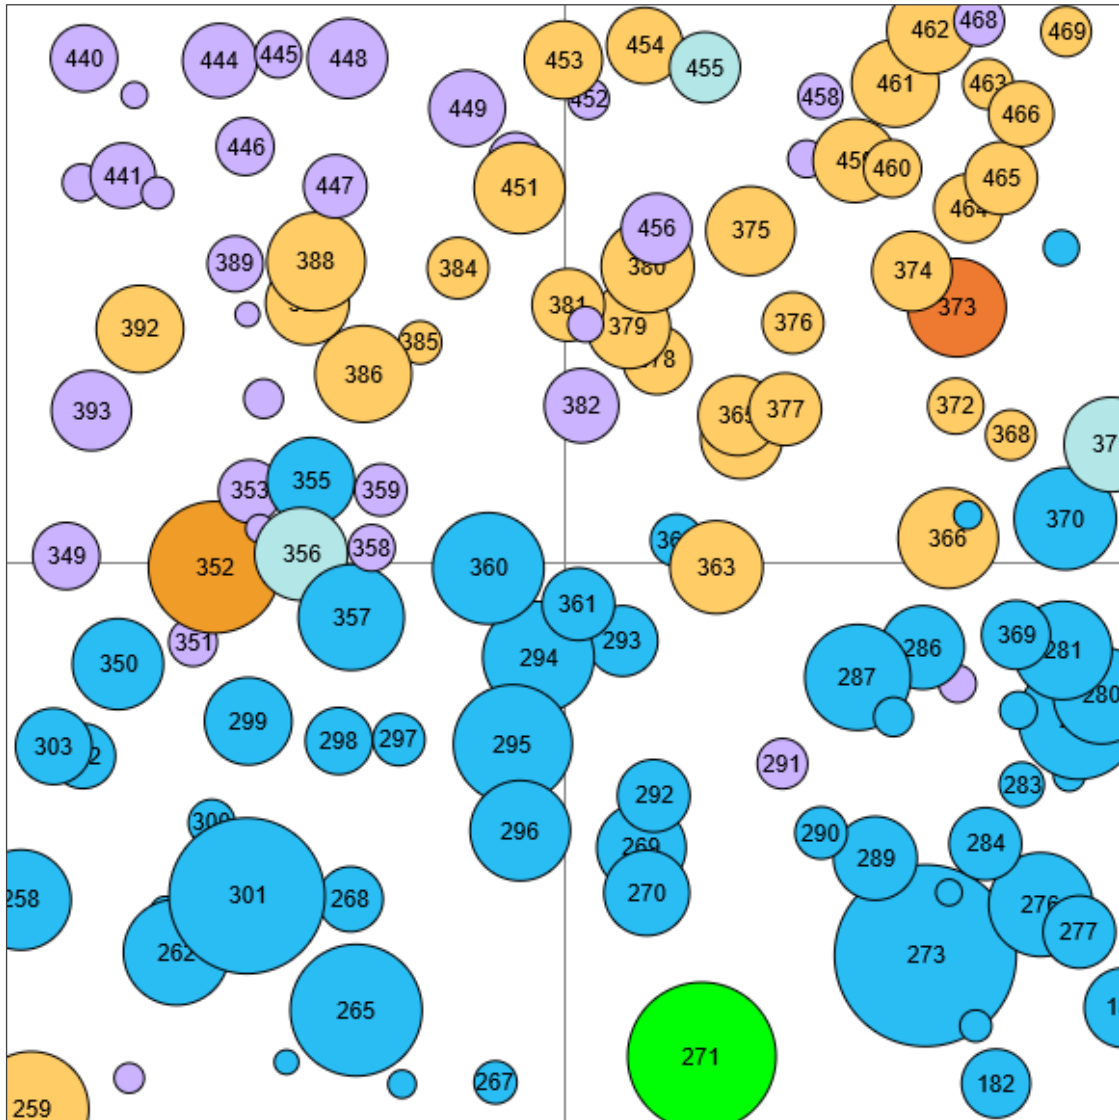

Technical information

HU

Name: **Pilismarot-114B-NE**

Forest type: **Hornbeam-oak admixed with beech**

State / Region	Owner	Establishment	Size
Hungary / Komárom-Esztergom	State Forest	2022	0.25 ha (*)
Altitude [m.a.s.l.]	Mean annual precipitation [mm]	Mean annual temperature [°C]	Natural forest community
275	650	9.5	Melitto-Fagetum / Carici pilosae-Carpinetum
Number of trees [N/ha]	Basal area [m ² /ha]	Volume [m ³ /ha]	Habitat value [points/ha]
492 (*123)	23.2 (*5.8)	286.4 (*71.6)	1020 (*255)

*DBH distribution

*Tree species distribution (% Volume)

*Tree microhabitat distribution by code (Total: 28)

Marteloscope map (0.25 ha):

Contact:

Peter Csépanyi

Pilis Park Forestry Company

Visegrád Forestry Unit