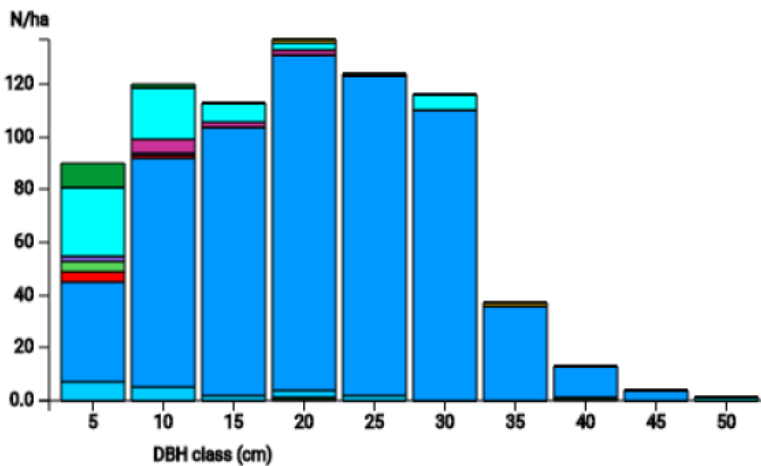

Technical information

HU

Name: **Cserépfalu**

Forest type: **Turkey oak admixed with other broadleaves**

State/ Region	Owner	Establishment	Size
Heves	State, Bükk National Park Directorate	2017	1.0
Altitude [m.a.s.l.]	Mean annual precipitation [mm]	Mean annual temperature [°C]	Natural forest community
300	600	8.0	Turkey oak - Sessile oak woodland
Number of trees [N/ha]	Basal area [m ² /ha]	Volume [m ³ /ha]	Habitat value [points/ha]
755	32.5	312.2	2408

DBH distribution

Tree species distribution (% Volume)

Marteloscope map (1.0 ha):

Contact:

Valéria Csikos
Bükk Nemzeti Park
Sánc u. 6.
3304 Eger
CsikosV@bnpi.hu