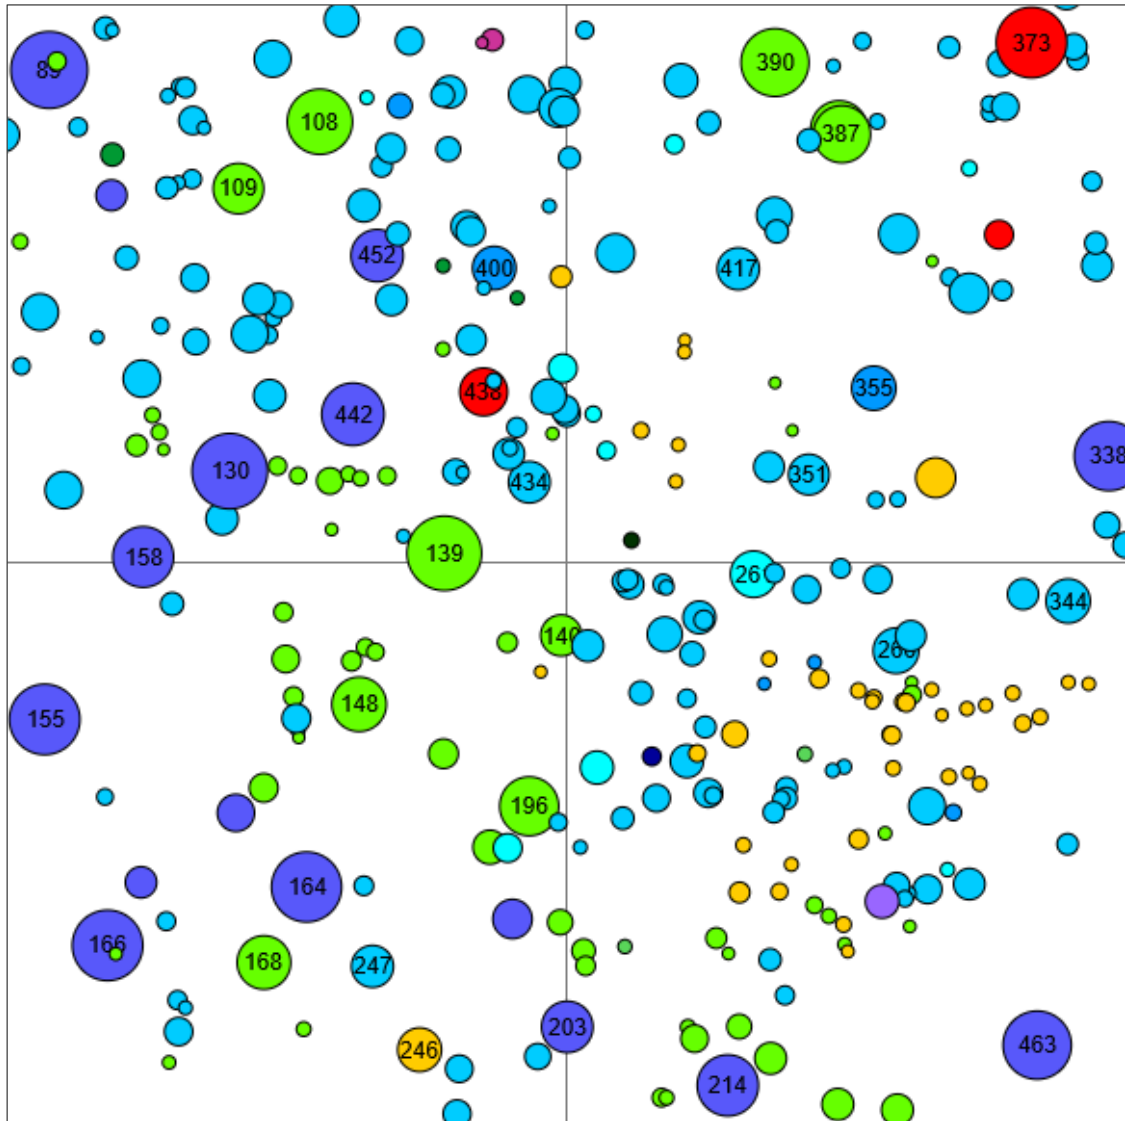

Technical information

FR

Name: **Puvenelle**

Forest type: **Beech-oak**

State/ Region	Owner	Establishment	Size
Lorraine / Département de Meurthe-et-Moselle	State	2019	ca. 1.0 ha
Altitude [m.a.s.l.]	Mean annual precipitation [mm]	Mean annual temperature [°C]	Natural forest community
260	758	10.7	Deschampsio cespitosae-Fagetum sylvaticae
Number of trees [N/ha]	Basal area [m ² /ha]	Volume [m ³ /ha]	Habitat value [points/ha]
302	18.5	217.6	2173

Tree species distribution (% Volume)

Marteloscope map (ca. 1.0 ha):

Contact:

Olivier Nourrigeon

Parc Naturel Régional de Lorraine
olivier.nourrigeon@pnr-lorraine.com

Frédéric Bedel

Office national des forêts (ONF)
frederic.bedel@onf.fr