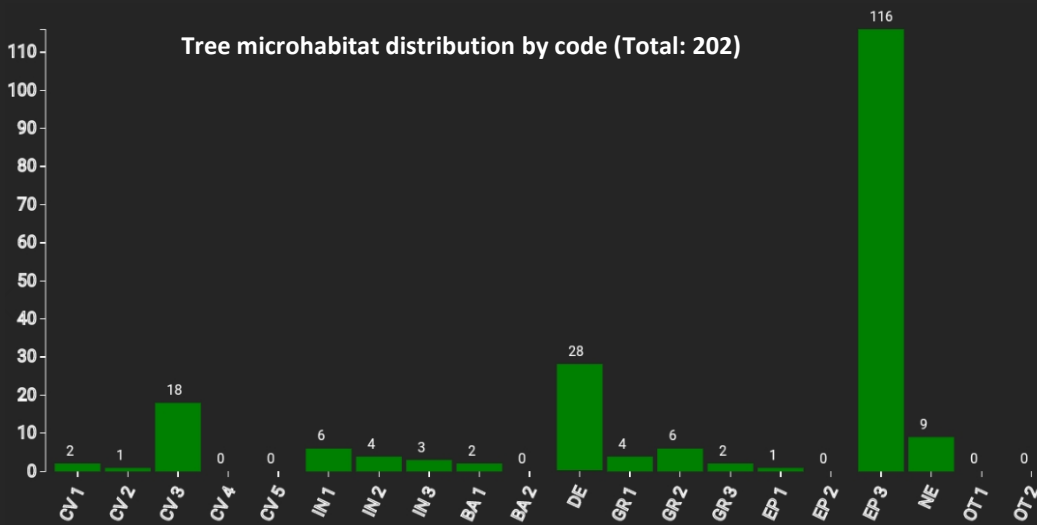

Technical information

FR

Name: **Puvenelle**

Forest type: **Beech-oak**

State/ Region	Owner	Establishment	Size
Lorraine / Département de Meurthe-et-Moselle	State	2019	ca. 1.0 ha
Altitude [m.a.s.l.]	Mean annual precipitation [mm]	Mean annual temperature [°C]	Natural forest community
260	758	10.7	Deschampsio cespitosae-Fagetum sylvaticae
Number of trees [N/ha]	Basal area [m ² /ha]	Volume [m ³ /ha]	Habitat value [points/ha]
302	18.5	217.6	2173

Tree species distribution (% Volume)

Marteloscope map (ca. 1.0 ha):

Contact:

Olivier Nourrigeon

Parc Naturel Régional de Lorraine
olivier.nourrigeon@pnr-lorraine.com

Frédéric Bedel

Office national des forêts (ONF)
frederic.bedel@onf.fr