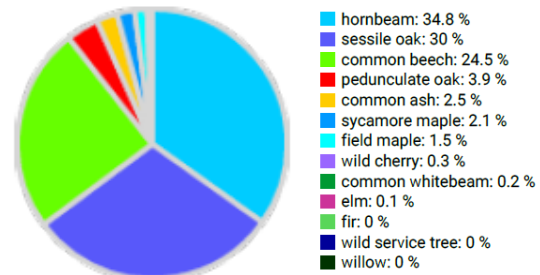

Technical information

FR

Name: **Puvenelle**

Forest type: **Beech-oak**

State/ Region	Owner	Establishment	Size
Lorraine / Département de Meurthe-et-Moselle	State	2019	ca. 1.0 ha
Altitude [m.a.s.l.]	Mean annual precipitation [mm]	Mean annual temperature [°C]	Natural forest community
260	758	10.7	Deschampsio cespitosae-Fagetum sylvaticae
Number of trees [N/ha]	Basal area [m²/ha]	Volume [m³/ha]	Habitat value [points/ha]
302	18.5	217.6	2173