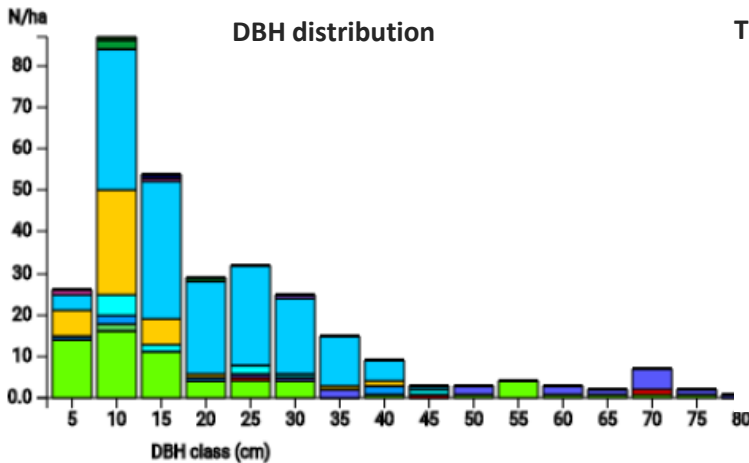

Technical information

FR

Name: **Puvenelle**

Forest type: **Beech-oak**

State/ Region	Owner	Establishment	Size
Lorraine / Département de Meurthe-et-Moselle	State	2019	ca. 1.0 ha
Altitude [m.a.s.l.]	Mean annual precipitation [mm]	Mean annual temperature [°C]	Natural forest community
260	758	10.7	Deschampsio cespitosae-Fagetum sylvaticae
Number of trees [N/ha]	Basal area [m ² /ha]	Volume [m ³ /ha]	Habitat value [points/ha]
302	18.5	217.6	2173