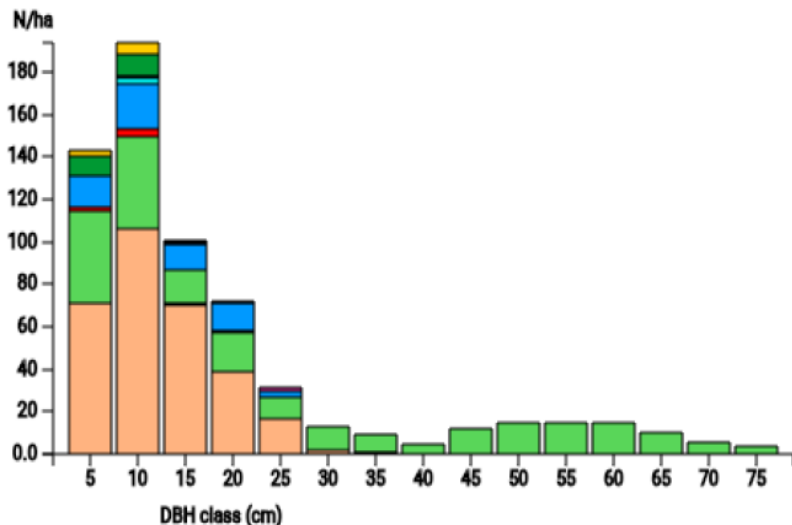

Technical information

FR

Name: **Prelenfrey**

Forest type: **Silver fir – beech forest**

State / Region	Owner	Establishment	Size
Northern Alps	Village of Le Gua (public forest)	2023	1 ha
Altitude [m.a.s.l.]	Mean annual precipitation [mm]	Mean annual temperature [°C]	Natural forest community
1264	1570	6.4	Abieti-Fagenalia
Number of trees [N/ha]	Basal area [m ² /ha]	Volume [m ³ /ha]	Habitat value [points/ha]
645	34.7	399.9	1525

DBH distribution

Tree species distribution (% Volume)

Marteloscope map (1.0 ha):

Contact:

Benoit Courbaud

INRAE

2 rue de la Papeterie, BP 76

F-38402 Saint-Martin-d'Herès