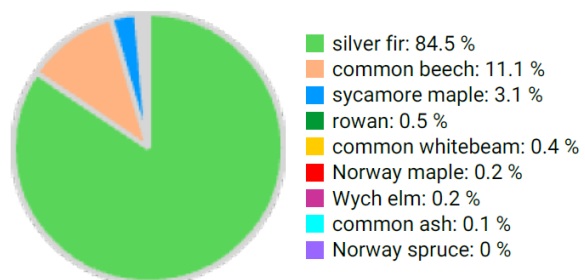

Technical information

FR

Name: **Prelenfrey**

Forest type: **Silver fir – beech forest**

State / Region	Owner	Establishment	Size
Northern Alps	Village of Le Gua (public forest)	2023	1 ha
Altitude [m.a.s.l.]	Mean annual precipitation [mm]	Mean annual temperature [°C]	Natural forest community
1264	1570	6.4	Abieti-Fagenalia
Number of trees [N/ha]	Basal area [m²/ha]	Volume [m³/ha]	Habitat value [points/ha]
645	34.7	399.9	1525