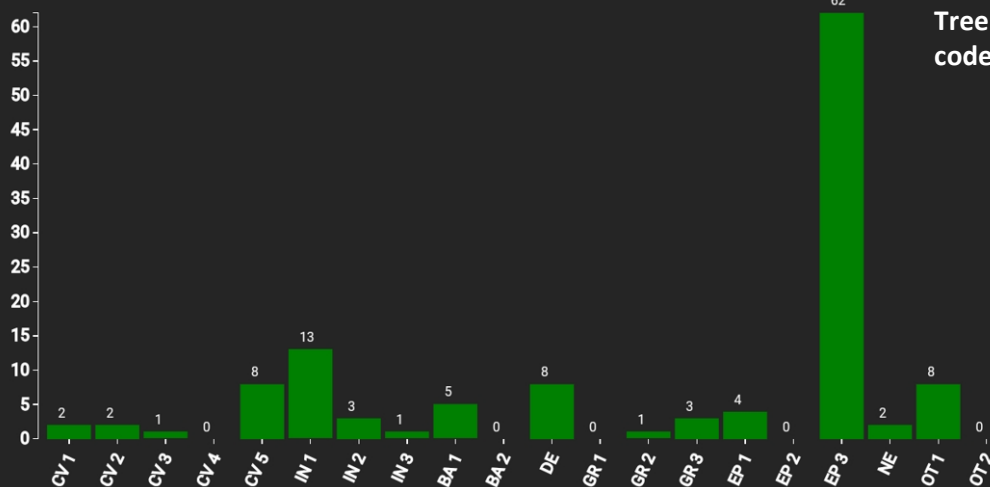

Technical information

FR

Name: **Prelenfrey**

Forest type: **Silver fir – beech forest**

State / Region	Owner	Establishment	Size
Northern Alps	Village of Le Gua (public forest)	2023	1 ha
Altitude [m.a.s.l.]	Mean annual precipitation [mm]	Mean annual temperature [°C]	Natural forest community
1264	1570	6.4	Abieti-Fagenalia
Number of trees [N/ha]	Basal area [m ² /ha]	Volume [m ³ /ha]	Habitat value [points/ha]
645	34.7	399.9	1525

DBH distribution

Tree species distribution (% Volume)

Marteloscope map (1.0 ha):

Contact:

Benoit Courbaud

INRAE

2 rue de la Papeterie, BP 76

F-38402 Saint-Martin-d'Herès