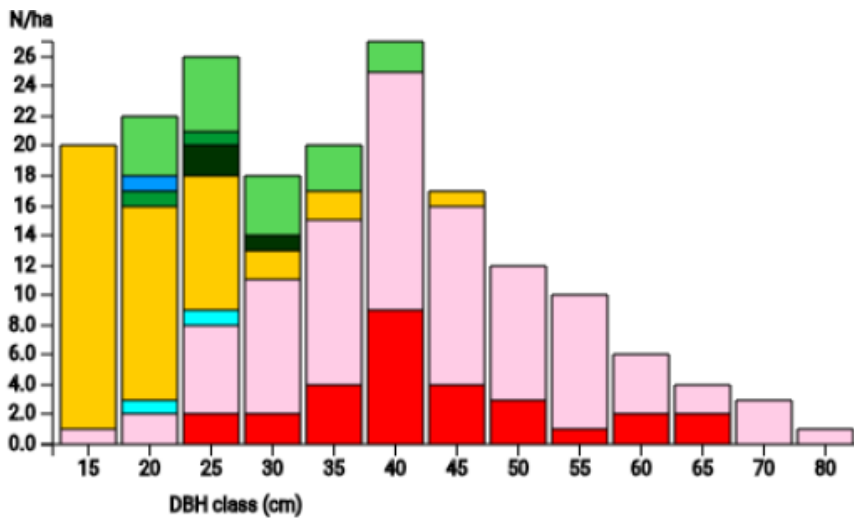

Technical information

FR

Name: **Parc Soubise**

Forest type: **Oak - hornbeam forest**

State / Region	Owner	Establishment	Size
France / Vendée	Private forest (Parc Soubise)	2023	1.0 ha
Altitude [m.a.s.l.]	Mean annual precipitation [mm]	Mean annual temperature [°C]	Natural forest community
101	870	12.7	Oak-hornbeam forests
Number of trees [N/ha]	Basal area [m ² /ha]	Volume [m ³ /ha]	Habitat value [points/ha]
186	23.2	245.0	952

DBH distribution

Tree species distribution (% Volume)

Tree microhabitat distribution by code (Total: 102)

Marteloscope map (1.0 ha):

Contact:

Arthur Liebault
Centre National de la Propriété
Forestière
120 route de Treillebois
49610 - Saint Melaine sur Aubance
arthur.liebault@cnpf.fr