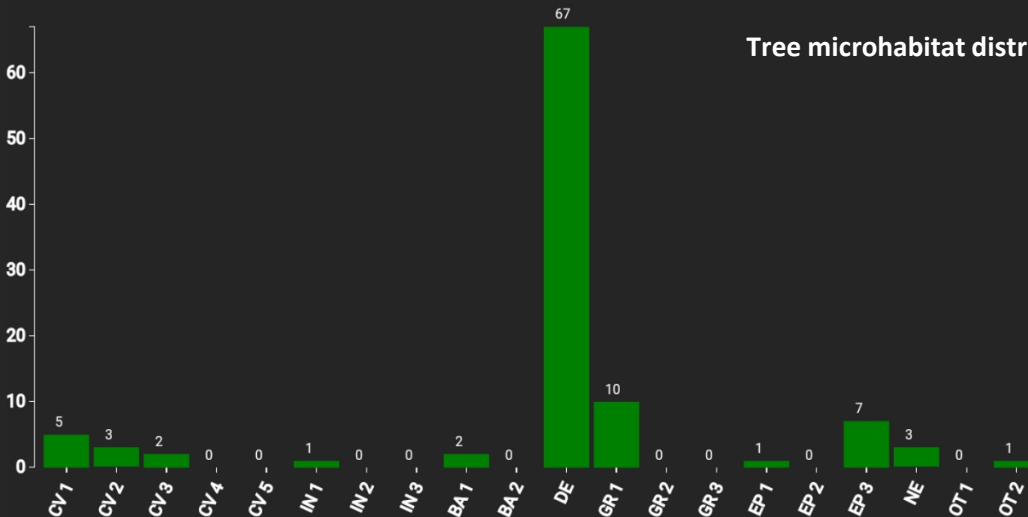

Technical information

FR

Name: **Parc Soubise**

Forest type: **Oak - hornbeam forest**

State / Region	Owner	Establishment	Size
France / Vendée	Private forest (Parc Soubise)	2023	1.0 ha
Altitude [m.a.s.l.]	Mean annual precipitation [mm]	Mean annual temperature [°C]	Natural forest community
101	870	12.7	Oak-hornbeam forests
Number of trees [N/ha]	Basal area [m ² /ha]	Volume [m ³ /ha]	Habitat value [points/ha]
186	23.2	245.0	952

DBH distribution

Tree species distribution (% Volume)

Tree microhabitat distribution by code (Total: 102)

Marteloscope map (1.0 ha):

Contact:

Arthur Liebault
Centre National de la Propriété
Forestière
120 route de Treillebois
49610 - Saint Melaine sur Aubance
arthur.liebault@cnpf.fr