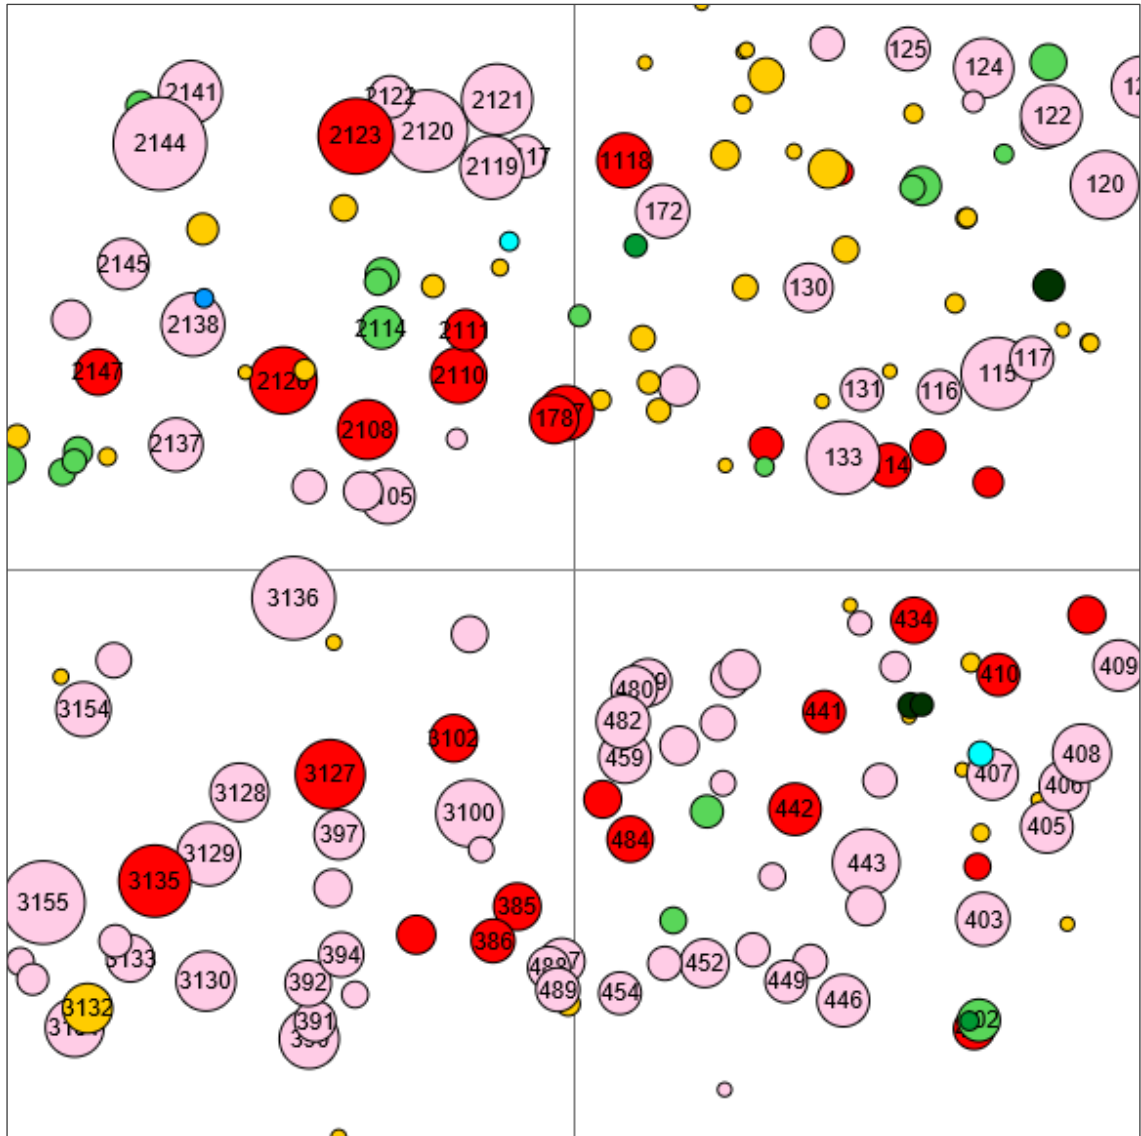

Technical information

FR

Name: **Parc Soubise**

Forest type: **Oak - hornbeam forest**

State / Region	Owner	Establishment	Size
France / Vendée	Private forest (Parc Soubise)	2023	1.0 ha
Altitude [m.a.s.l.]	Mean annual precipitation [mm]	Mean annual temperature [°C]	Natural forest community
101	870	12.7	Oak-hornbeam forests
Number of trees [N/ha]	Basal area [m ² /ha]	Volume [m ³ /ha]	Habitat value [points/ha]
186	23.2	245.0	952

DBH distribution

Tree species distribution (% Volume)

Tree microhabitat distribution by code (Total: 102)

Marteloscope map (1.0 ha):

Contact:

Arthur Liebault
Centre National de la Propriété
Forestière
120 route de Treillebois
49610 - Saint Melaine sur Aubance
arthur.liebault@cnpf.fr