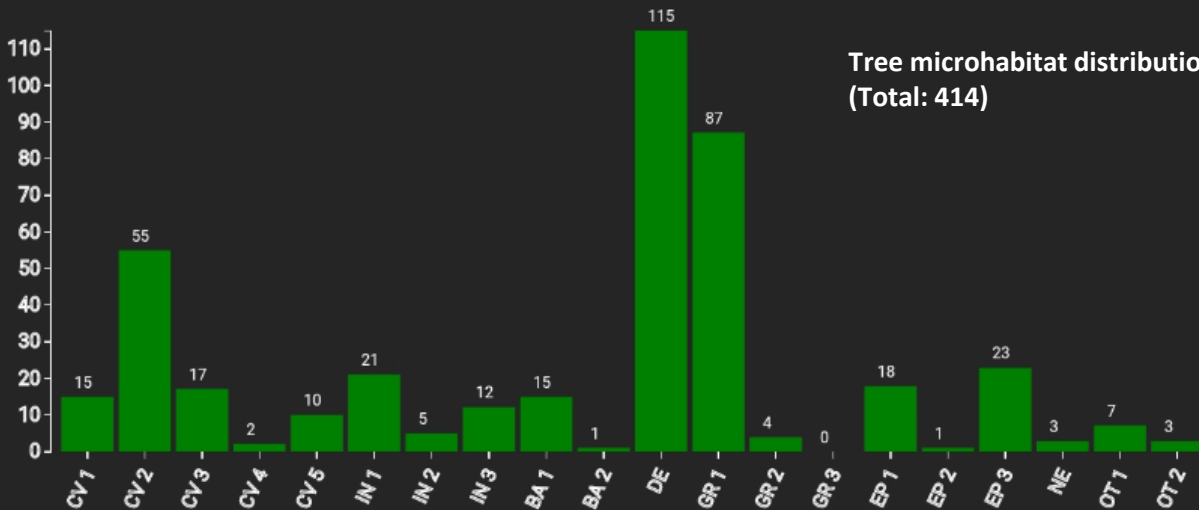

Technical information

FR

Name: **Ornézan**

Forest type: **Oak-hornbeam**

State / Region	Owner	Establishment	Size
Occitanie / Gers	Private	2018	1.0
Altitude [m.a.s.l.]	Mean annual precipitation [mm]	Mean annual temperature [°C]	Natural forest community
190	772	12.9	Rusco-Carpinetum
Number of trees [N/ha]	Basal area [m ² /ha]	Volume [m ³ /ha]	Habitat value [points/ha]
547	29.7	327.2	5015

DBH distribution

Tree species distribution (% Volume)

Marteloscope map (1.0 ha):

Contact:

Emmanuel Rouyer

Centre Regional Occitane (CNPf) / Centre

National de la Propriete Forestiere (CRPF)

7 chemin de la Lacade