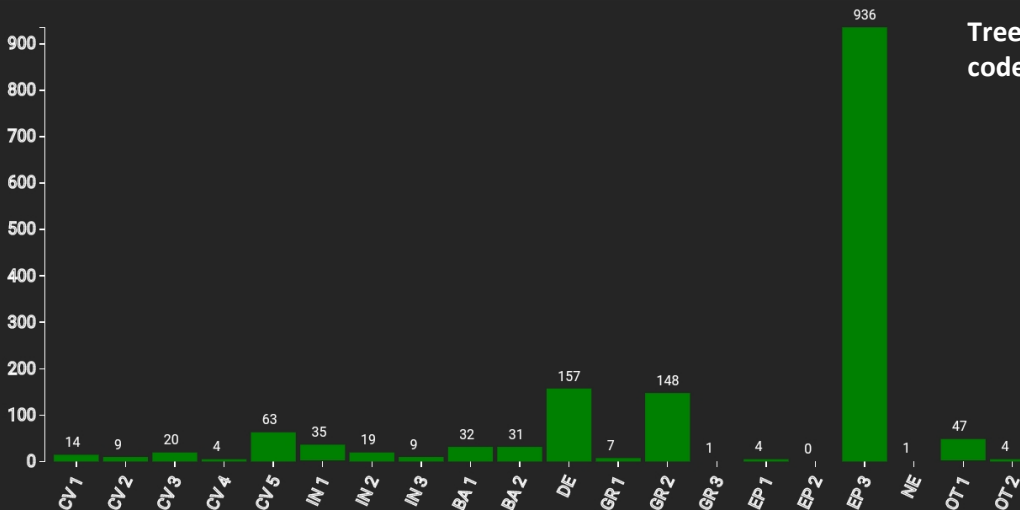

Technical information

FR

Name: **Golfe du Morbihan**

Forest type: **Mixed oak and pine**

State / Region	Owner	Establishment	Size
France / Bretagne	SCI de Kerlevenan	2022	1 ha
Altitude [m.a.s.l.]	Mean annual precipitation [mm]	Mean annual temperature [°C]	Natural forest community
28	767	12.3	n.a.
Number of trees [N/ha]	Basal area [m ² /ha]	Volume [m ³ /ha]	Habitat value [points/ha]
564	27.3	232.1	15505

DBH distribution

Tree species distribution (% Volume)

Tree microhabitat distribution by code (Total: 1541)

Marteloscope map (1.0 ha):

Contact:

Alexandre Crochu

Parc naturel régional du Golfe du Morbihan

8 boulevard of the islands CS 50213