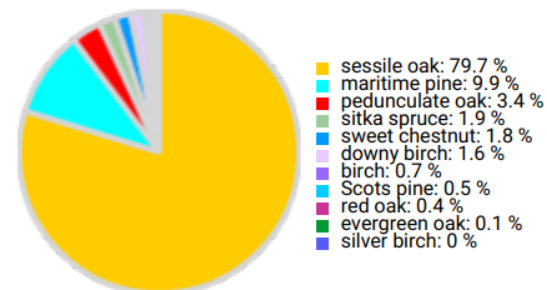

Technical information

FR

Name: **Golfe du Morbihan**

Forest type: **Mixed oak and pine**

State / Region	Owner	Establishment	Size
France / Bretagne	SCI de Kerlevenan	2022	1 ha
Altitude [m.a.s.l.]	Mean annual precipitation [mm]	Mean annual temperature [°C]	Natural forest community
28	767	12.3	n.a.
Number of trees [N/ha]	Basal area [m²/ha]	Volume [m³/ha]	Habitat value [points/ha]
564	27.3	232.1	15505