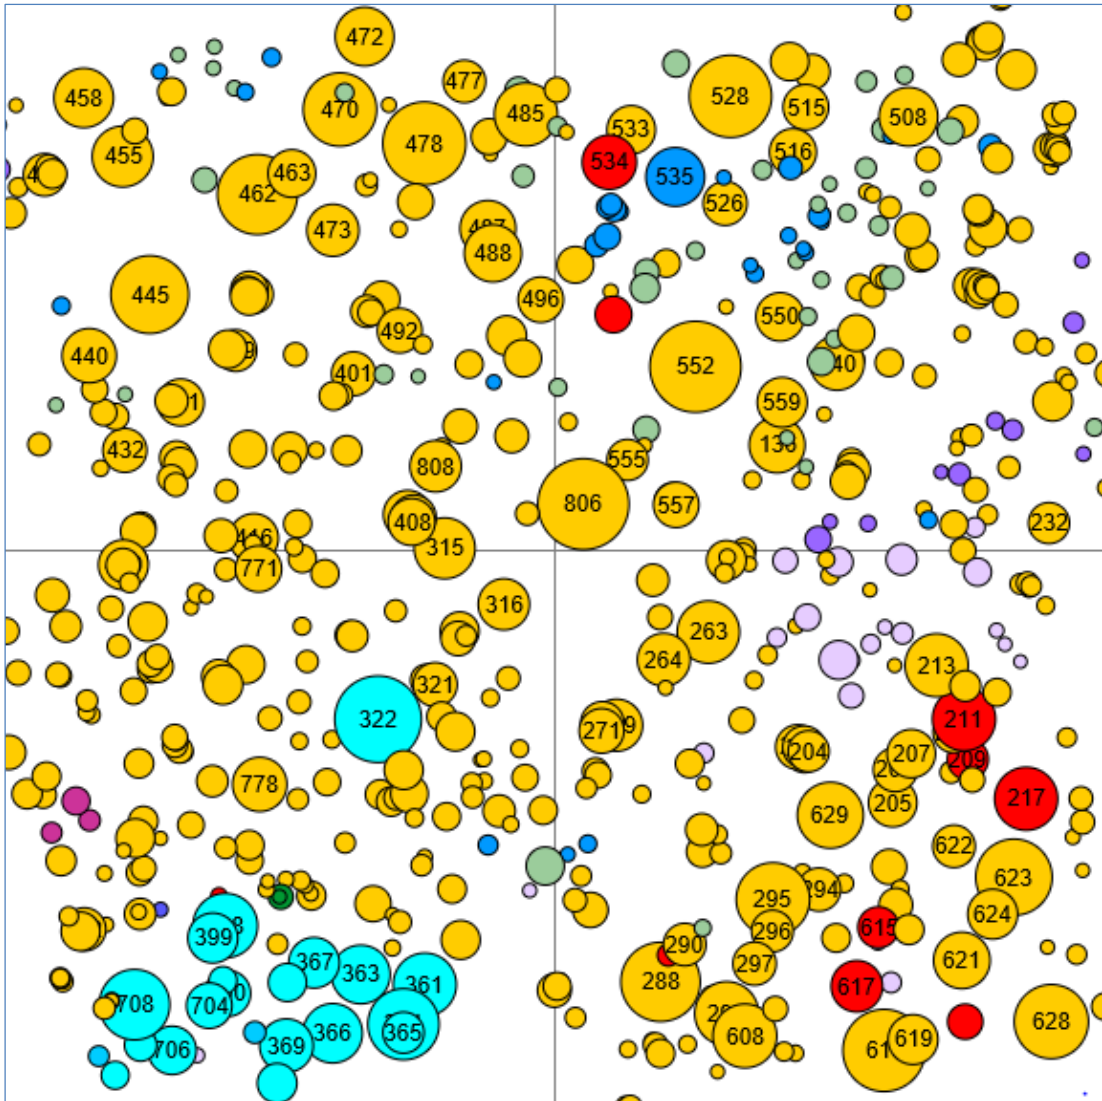

Technical information

FR

Name: **Golfe du Morbihan**

Forest type: **Mixed oak and pine**

State / Region	Owner	Establishment	Size
France / Bretagne	SCI de Kerlevenan	2022	1 ha
Altitude [m.a.s.l.]	Mean annual precipitation [mm]	Mean annual temperature [°C]	Natural forest community
28	767	12.3	n.a.
Number of trees [N/ha]	Basal area [m ² /ha]	Volume [m ³ /ha]	Habitat value [points/ha]
564	27.3	232.1	15505

DBH distribution

Tree species distribution (% Volume)

Tree microhabitat distribution by code (Total: 1541)

Marteloscope map (1.0 ha):

Contact:

Alexandre Crochu

Parc naturel régional du Golfe du Morbihan

8 boulevard of the islands CS 50213