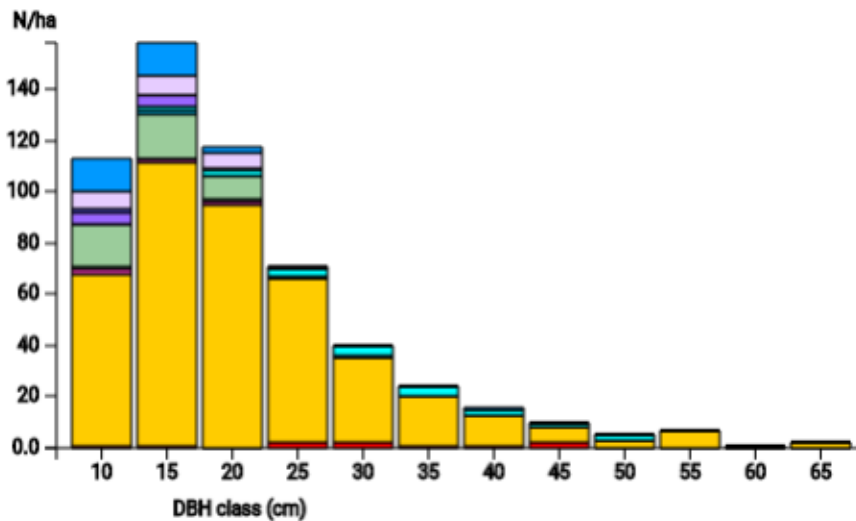

Technical information

FR

Name: **Golfe du Morbihan**

Forest type: **Mixed oak and pine**

State / Region	Owner	Establishment	Size
France / Bretagne	SCI de Kerlevenan	2022	1 ha
Altitude [m.a.s.l.]	Mean annual precipitation [mm]	Mean annual temperature [°C]	Natural forest community
28	767	12.3	n.a.
Number of trees [N/ha]	Basal area [m ² /ha]	Volume [m ³ /ha]	Habitat value [points/ha]
564	27.3	232.1	15505

DBH distribution

Tree species distribution (% Volume)

Tree microhabitat distribution by code (Total: 1541)

Marteloscope map (1.0 ha):

Contact:

Alexandre Crochu

Parc naturel régional du Golfe du Morbihan

8 boulevard of the islands CS 50213