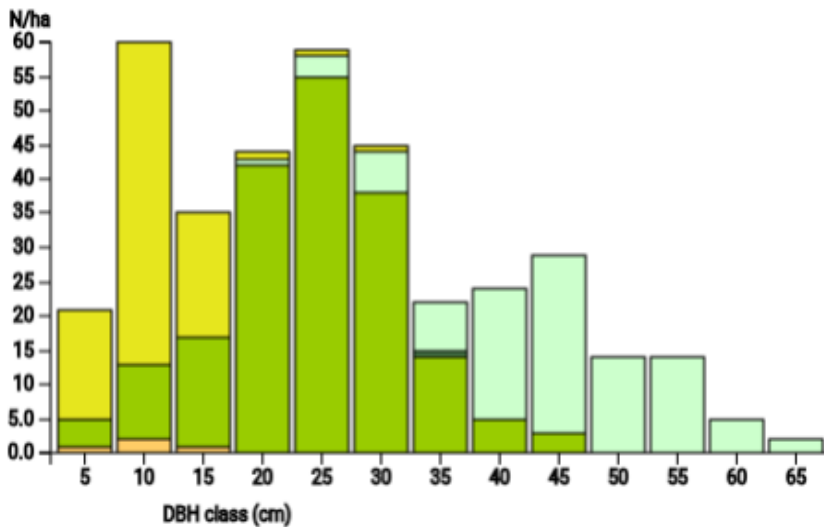

Technical information

FR

Name: **Le Fouillet**

Forest type: **Even aged pine forest**

State / Region	Owner	Establishment	Size
France / Sarthe (Ecommoy)	Private (Mr and Ms Benard Cyril)	2023	1 ha
Altitude [m.a.s.l.]	Mean annual precipitation [mm]	Mean annual temperature [°C]	Natural forest community
96	725	11.8	n.a.
Number of trees [N/ha]	Basal area [m ² /ha]	Volume [m ³ /ha]	Habitat value [points/ha]
374	29.3	318.8	1563

DBH distribution

Tree species distribution (% Volume)

Tree microhabitat distribution by code (Total: 138)

Marteloscope map (1.0 ha):

Contact:

Charlene David

Centre National de la Propriété
Forestière Bretagne / Pays de
la Loire