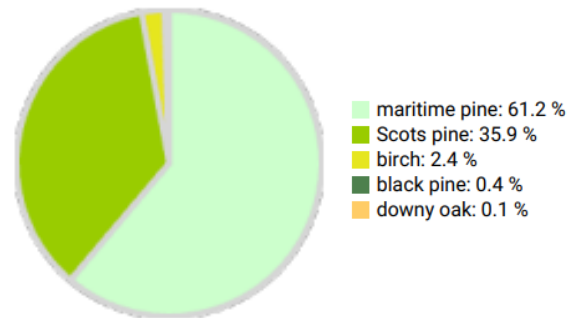

Technical information

FR

Name: **Le Fouillet**

Forest type: **Even aged pine forest**

State / Region	Owner	Establishment	Size
France / Sarthe (Ecommoy)	Private (Mr and Ms Benard Cyril)	2023	1 ha
Altitude [m.a.s.l.]	Mean annual precipitation [mm]	Mean annual temperature [°C]	Natural forest community
96	725	11.8	n.a.
Number of trees [N/ha]	Basal area [m ² /ha]	Volume [m ³ /ha]	Habitat value [points/ha]
374	29.3	318.8	1563

DBH distribution

Tree species distribution (% Volume)

Tree microhabitat distribution by code (Total: 138)

Marteloscope map (1.0 ha):

Contact:

Charlene David

Centre National de la Propriété
Forestière Bretagne / Pays de
la Loire