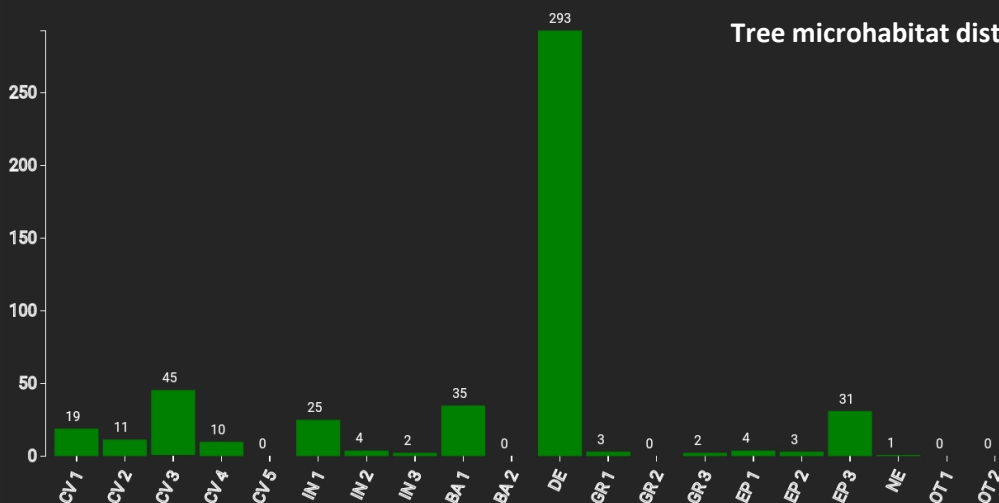

Technical information

FR

Name: **Hesse**

Forest type: **Oak forest**

State / Region	Owner	Establishment	Size
Région Grand Est	Office National des Forêts	2020	1 ha
Altitude [m.a.s.l.]	Mean annual precipitation [mm]	Mean annual temperature [°C]	Natural forest community
310	780	8.8	n.a.
Number of trees [N/ha]	Basal area [m ² /ha]	Volume [m ³ /ha]	Habitat value [points/ha]
403	30.5	485.7	5508

DBH distribution

Tree species distribution (% Volume)

Tree microhabitat distribution by code (Total: 488)

Marteloscope map (1.0 ha):

Contact:

**Franck Jacquemin – Hornbeck Hervé –
Olivier Lanter**

Office National des Forêt
24, route de Phalsbourg
57403 Sarrebourg
olivier.lanter@onf.fr