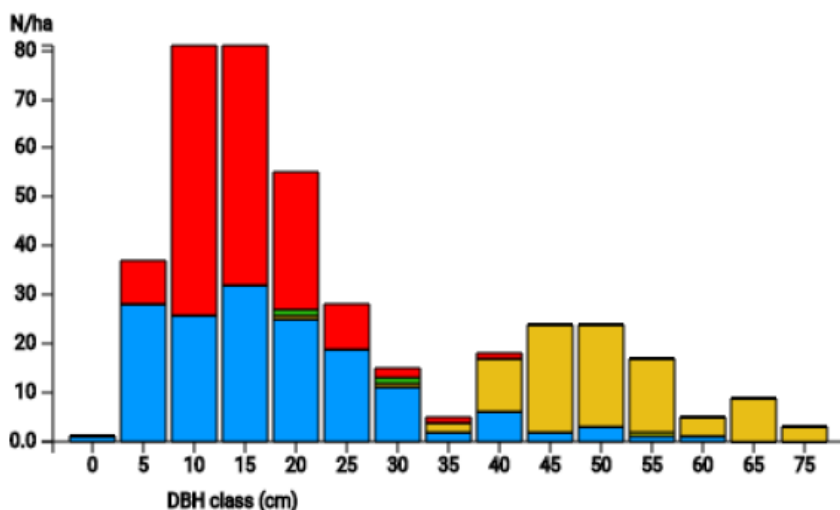

Technical information

FR

Name: **Hesse**

Forest type: **Oak forest**

State / Region	Owner	Establishment	Size
Région Grand Est	Office National des Forêts	2020	1 ha
Altitude [m.a.s.l.]	Mean annual precipitation [mm]	Mean annual temperature [°C]	Natural forest community
310	780	8.8	n.a.
Number of trees [N/ha]	Basal area [m ² /ha]	Volume [m ³ /ha]	Habitat value [points/ha]
403	30.5	485.7	5508

DBH distribution

Tree species distribution (% Volume)

Tree microhabitat distribution by code (Total: 488)

Marteloscope map (1.0 ha):

Contact:

**Franck Jacquemin – Hornbeck Hervé –
Olivier Lanter**

Office National des Forêt
24, route de Phalsbourg
57403 Sarrebourg
olivier.lanter@onf.fr