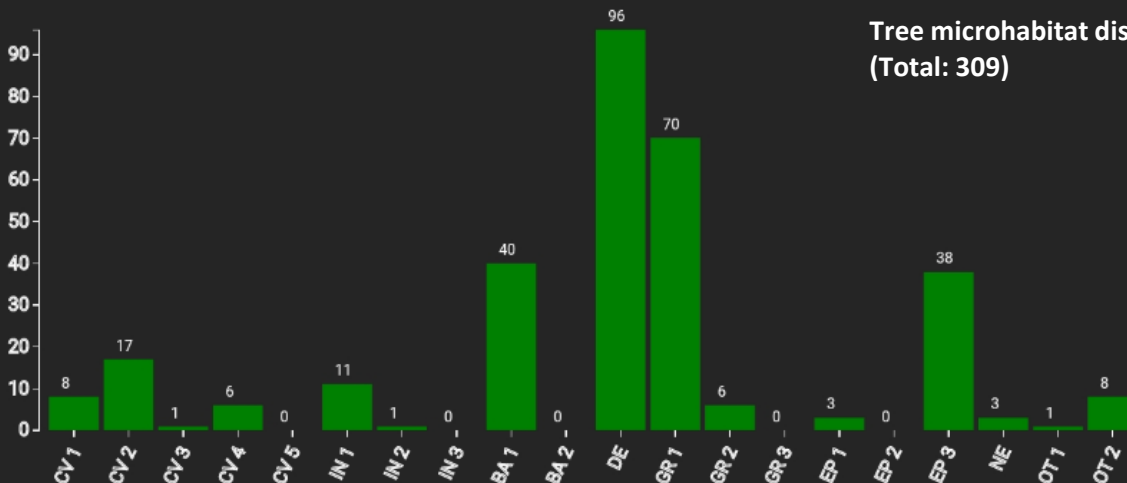

# FR

Name: **Boussan**

Forest type: **Oak-chestnut**

State / Region	Owner	Establishment	Size
Occitanie / Haute-Garonne	Private	2018	1.0
Altitude [m.a.s.l.]	Mean annual precipitation [mm]	Mean annual temperature [°C]	Natural forest community
360	790	12.2	Rusco-Carpinetum
Number of trees [N/ha]	Basal area [m <sup>2</sup> /ha]	Volume [m <sup>3</sup> /ha]	Habitat value [points/ha]
665	27.8	292.0	3030

DBH distribution

Tree species distribution (% Volume)

Tree microhabitat distribution by code (Total: 309)

## Marteloscope map (1.0 ha):