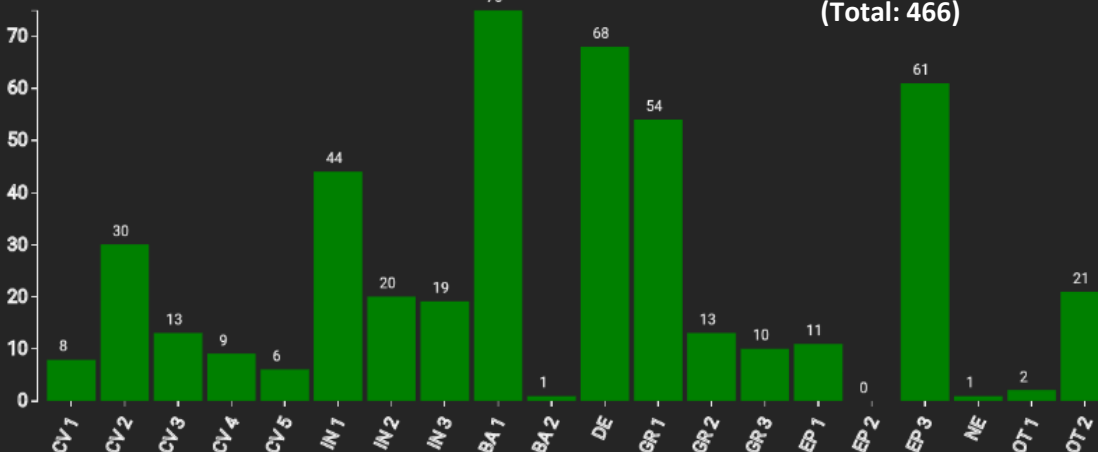

# Technical information

FR

Name: **Betchat**

Forest type: **Oak-beech with admixture of sweet chestnut and wild cherry**

State / Region	Owner	Establishment	Size
Occitanie / Ariège	Private	2018	1.0
Altitude [m.a.s.l.]	Mean annual precipitation [mm]	Mean annual temperature [°C]	Natural forest community
450	925	12.2	<i>Crataego laevigata</i> - <i>Quercetum roboris</i>
Number of trees [N/ha]	Basal area [m <sup>2</sup> /ha]	Volume [m <sup>3</sup> /ha]	Habitat value [points/ha]
867	29.5	306.5	6910

DBH distribution

Tree species distribution (% Volume)

Tree microhabitat distribution by code (Total: 466)

## Marteloscope map (1.0 ha):