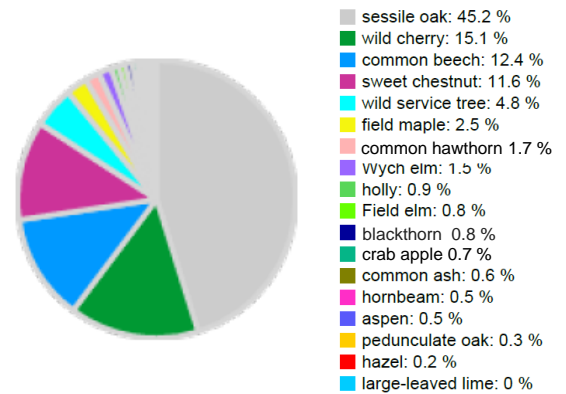

# Technical information

FR

Name: **Betchat**

Forest type: **Oak-beech with admixture of sweet chestnut and wild cherry**

State / Region	Owner	Establishment	Size
Occitanie / Ariège	Private	2018	1.0
Altitude [m.a.s.l.]	Mean annual precipitation [mm]	Mean annual temperature [°C]	Natural forest community
450	925	12.2	<i>Crataego laevigata</i> - <i>Quercetum roboris</i>
Number of trees [N/ha]	Basal area [m <sup>2</sup> /ha]	Volume [m <sup>3</sup> /ha]	Habitat value [points/ha]
867	29.5	306.5	6910

DBH distribution

Tree species distribution (% Volume)

Tree microhabitat distribution by code (Total: 466)