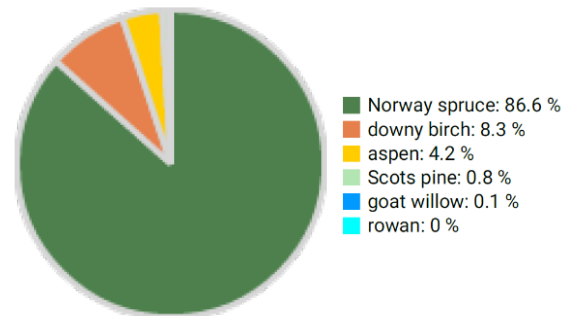

# Technical information

FI

Name: **Repokallio**

Forest type: **Norway spruce admixed with birch and aspen**

State/ Region	Owner	Establishment	Size
Finland / North Karelia	City of Joensuu	2021	1 ha
Altitude [m.a.s.l.]	Mean annual precipitation [mm]	Mean annual temperature [°C]	Natural forest community
95	600	3.0	Herb-rich heath forest
Number of trees [N/ha]	Basal area [m <sup>2</sup> /ha]	Volume [m <sup>3</sup> /ha]	Habitat value [points/ha]
535	32.4	425.0	1868

DBH distribution

Tree species distribution (% Volume)