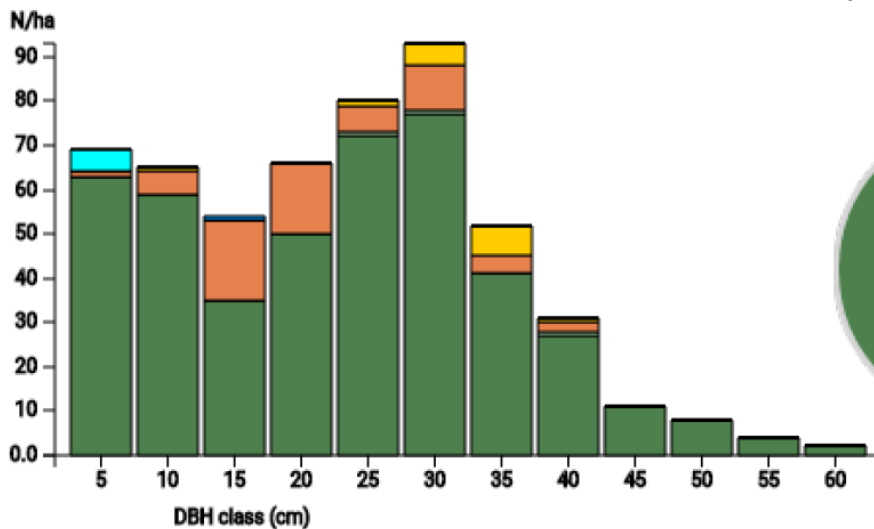

# Technical information

FI

Name: **Repokallio**

Forest type: **Norway spruce admixed with birch and aspen**

State/ Region	Owner	Establishment	Size
Finland / North Karelia	City of Joensuu	2021	1 ha
Altitude [m.a.s.l.]	Mean annual precipitation [mm]	Mean annual temperature [°C]	Natural forest community
95	600	3.0	Herb-rich heath forest
Number of trees [N/ha]	Basal area [m <sup>2</sup> /ha]	Volume [m <sup>3</sup> /ha]	Habitat value [points/ha]
535	32.4	425.0	1868

DBH distribution

Tree species distribution (% Volume)

## Marteloscope map (1.0 ha):