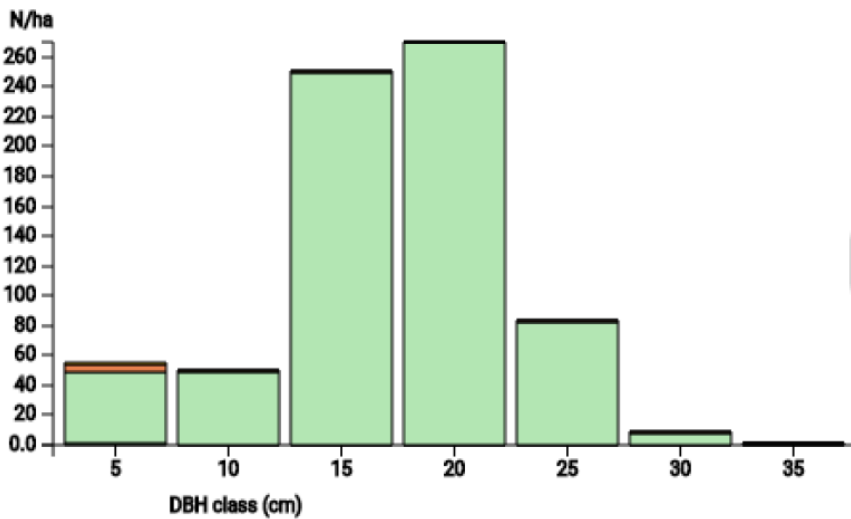

# Technical information

FI

Name: **Pärnävaara**

Forest type: **Scots pine**

State/ Region	Owner	Establishment	Size
Finland / North Karelia	City of Joensuu	2021	1 ha
Altitude [m.a.s.l.]	Mean annual precipitation [mm]	Mean annual temperature [°C]	Natural forest community
115	600	3.0	Sub-xeric heath forest
Number of trees [N/ha]	Basal area [m <sup>2</sup> /ha]	Volume [m <sup>3</sup> /ha]	Habitat value [points/ha]
720	22.9	217.2	325

DBH distribution

Tree species distribution (% Volume)

Tree microhabitat distribution by code (Total: 29)