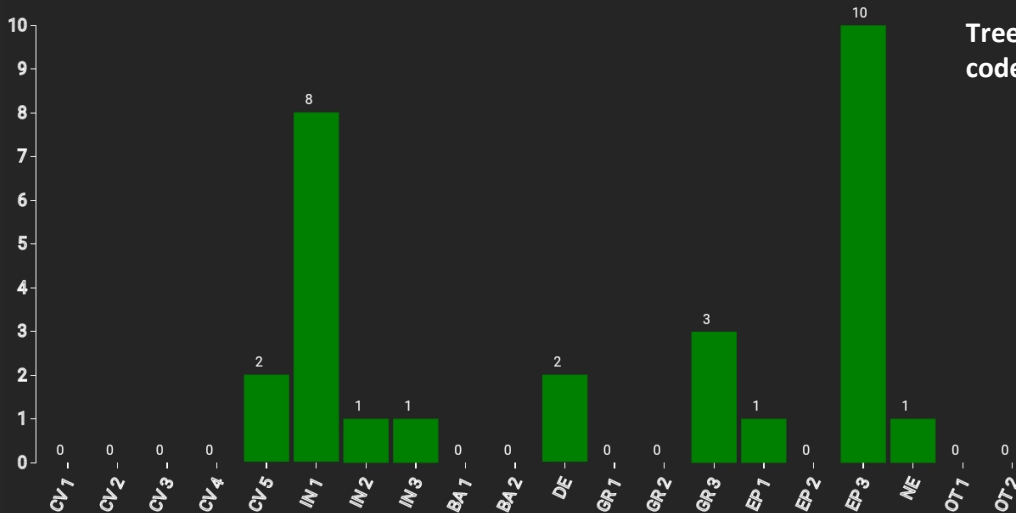

# Technical information

FI

Name: **Pärnävaara**

Forest type: **Scots pine**

State/ Region	Owner	Establishment	Size
Finland / North Karelia	City of Joensuu	2021	1 ha
Altitude [m.a.s.l.]	Mean annual precipitation [mm]	Mean annual temperature [°C]	Natural forest community
115	600	3.0	Sub-xeric heath forest
Number of trees [N/ha]	Basal area [m <sup>2</sup> /ha]	Volume [m <sup>3</sup> /ha]	Habitat value [points/ha]
720	22.9	217.2	325

DBH distribution

Tree species distribution (% Volume)

Tree microhabitat distribution by code (Total: 29)

## Marteloscope map (1.0 ha):