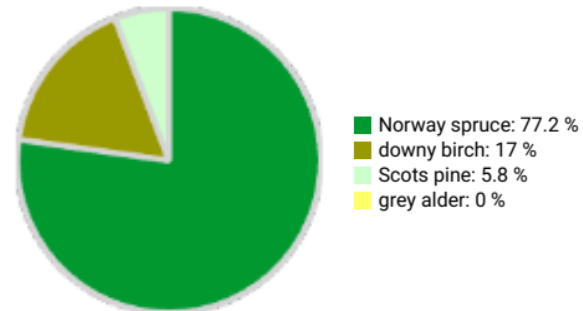

Technical information

FI

Name: **Metsäkylä**

Forest type: **Norway spruce admixed with Scots pine and silver birch**

State/ Region	Owner	Establishment	Size
Finland / Ylöjärvi, Pirkanmaa	City of Ylöjärvi	2023	0.64 ha (*)
Altitude [m.a.s.l.]	Mean annual precipitation [mm]	Mean annual temperature [°C]	Natural forest community
145	580	5.5	n.a.
Number of trees [N/ha]	Basal area [m²/ha]	Volume [m³/ha]	Habitat value [points/ha]
706 (*452)	22.97 (*14.7)	191.25 (*122.4)	466 (*298)