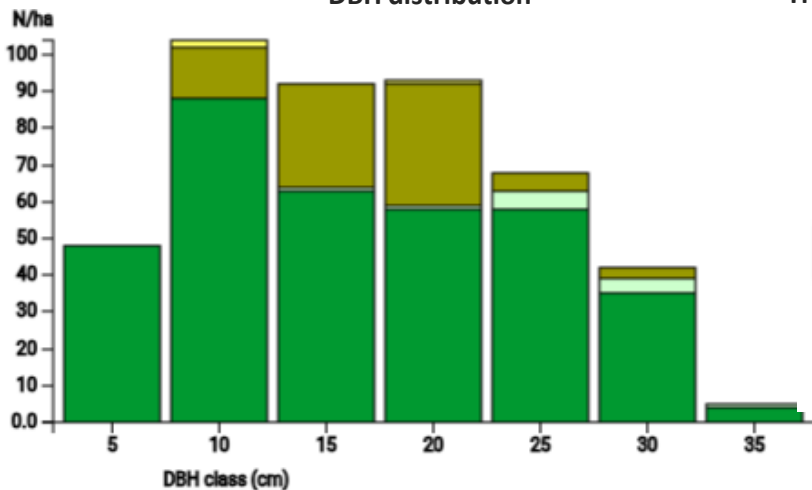

Technical information

FI

Name: **Metsäkylä**

Forest type: **Norway spruce admixed with Scots pine and silver birch**

State/ Region	Owner	Establishment	Size
Finland / Ylöjärvi, Pirkanmaa	City of Ylöjärvi	2023	0.64 ha (*)
Altitude [m.a.s.l.]	Mean annual precipitation [mm]	Mean annual temperature [°C]	Natural forest community
145	580	5.5	n.a.
Number of trees [N/ha]	Basal area [m ² /ha]	Volume [m ³ /ha]	Habitat value [points/ha]
706 (*452)	22.97 (*14.7)	191.25 (*122.4)	466 (*298)

*DBH distribution

*Tree species distribution (% Volume)

*Tree microhabitat distribution by code (Total: 12)

Marteloscope map (0.64 ha):

Contact:

Joni Penttilä

Tampere University of Applied Sciences (TAMK)

joni.penttila@tuni.fi