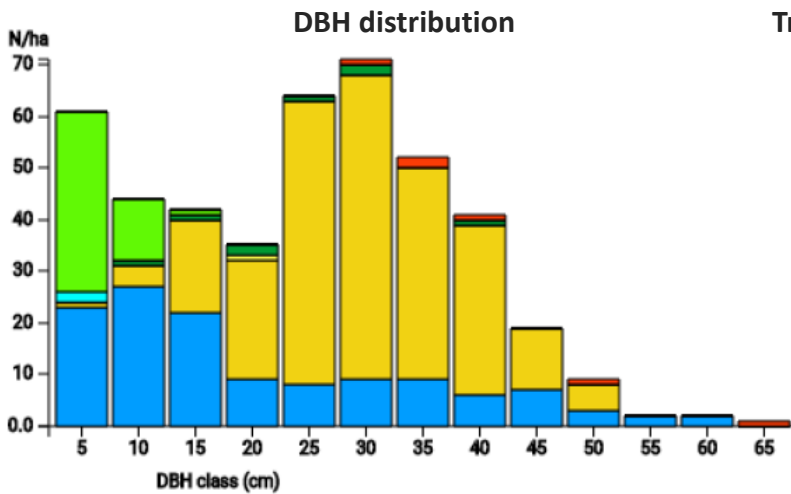

Technical information

ES

Name: **Sierra de Fonfaraón y Mulleiroso**

Forest type: **Beech-oak-birch-chestnut**

State / Region	Owner	Establishment	Size
Tineo (Asturias)	Tineo Council	2020	1 ha
Altitude [m.a.s.l.]	Mean annual precipitation [mm]	Mean annual temperature [°C]	Natural forest community
819	934	10.8	Oligotrophic oak forest with beech
Number of trees [N/ha]	Basal area [m ² /ha]	Volume [m ³ /ha]	Habitat value [points/ha]
443	30.4	207.1	7933

Tree species distribution (% Volume)

Marteloscope map (1.0 ha):

Contact:

Leopoldo Rojo Serrano

Ministerio para la Transición Ecológica y el Reto Demográfico

Gran Vía de San Francisco 4; 28005 Madrid

Irojo@miteco.es