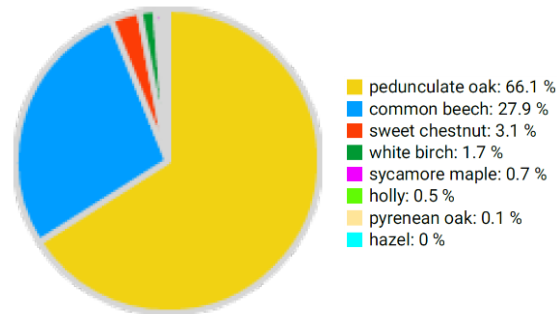

Technical information

ES

Name: **Sierra de Fonfaraón y Mulleiroso**

Forest type: **Cantabrian mixed forest**

State / Region	Owner	Establishment	Size
Spain / Asturias	Tineo Council	2020	1 ha
Altitude [m.a.s.l.]	Mean annual precipitation [mm]	Mean annual temperature [°C]	Natural forest community
819	1207	10.6	Blechno spicanti – Querceto roboris sigmetum
Number of trees [N/ha]	Basal area [m ² /ha]	Volume [m ³ /ha]	Habitat value [points/ha]
443	30.5	209.4	7951

DBH distribution

Tree species distribution (% Volume)

Tree microhabitat distribution by code (Total: 589)

Marteloscope map (1.0 ha):

Contact:

Leopoldo Rojo Serrano

Ministerio para la Transición Ecológica y el Reto Demográfico