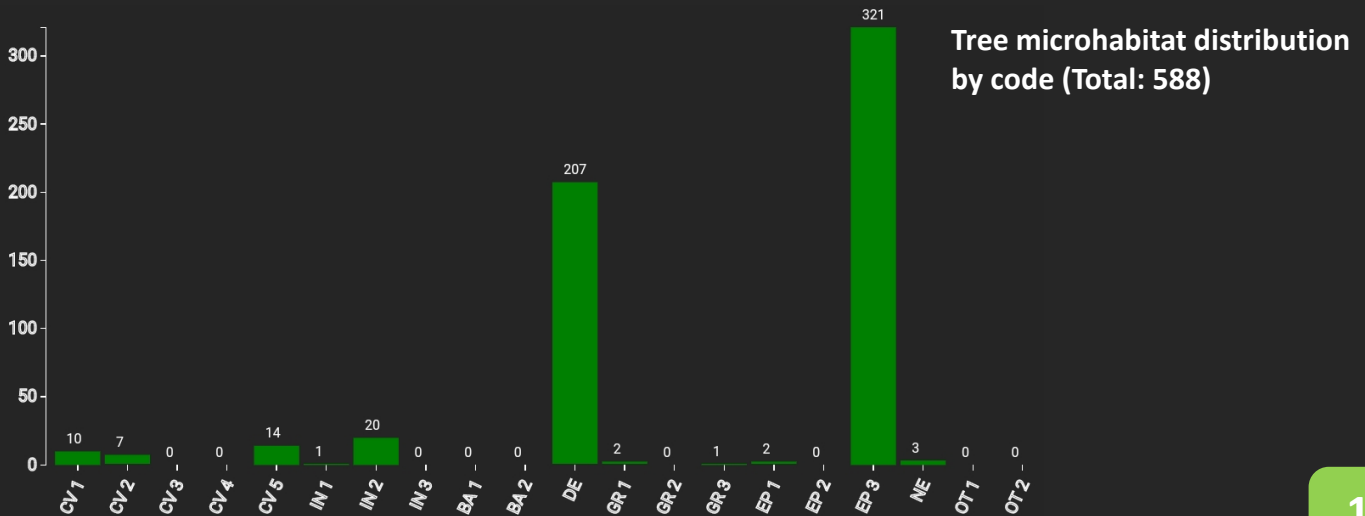

Technical information

ES

Name: **Sierra de Fonfaraón y Mulleiroso**

Forest type: **Beech-oak-birch-chestnut**

State / Region	Owner	Establishment	Size
Tineo (Asturias)	Tineo Council	2020	1 ha
Altitude [m.a.s.l.]	Mean annual precipitation [mm]	Mean annual temperature [°C]	Natural forest community
819	934	10.8	Oligotrophic oak forest with beech
Number of trees [N/ha]	Basal area [m ² /ha]	Volume [m ³ /ha]	Habitat value [points/ha]
443	30.4	207.1	7933

Tree species distribution (% Volume)

Marteloscope map (1.0 ha):

Contact:

Leopoldo Rojo Serrano

Ministerio para la Transición Ecológica y el Reto Demográfico

Gran Vía de San Francisco 4; 28005 Madrid

Irojo@miteco.es