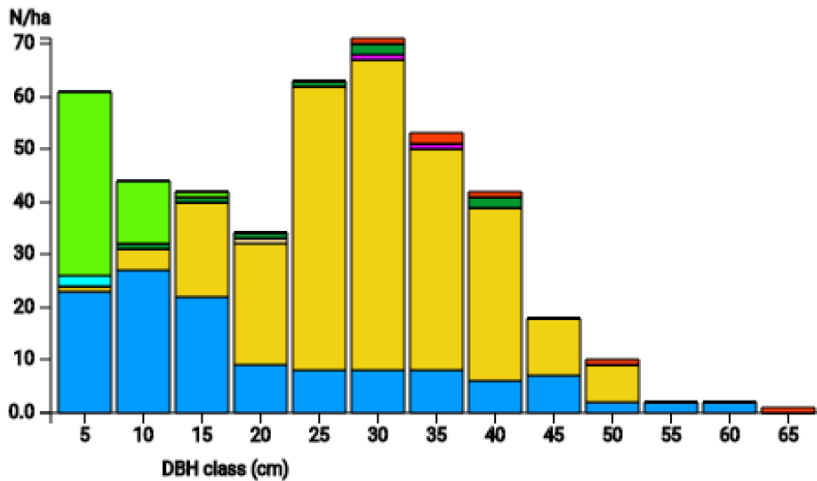

Technical information

ES

Name: **Sierra de Fonfaraón y Mulleiroso**

Forest type: **Cantabrian mixed forest**

State / Region	Owner	Establishment	Size
Spain / Asturias	Tineo Council	2020	1 ha
Altitude [m.a.s.l.]	Mean annual precipitation [mm]	Mean annual temperature [°C]	Natural forest community
819	1207	10.6	Blechno spicanti – Querceto roboris sigmetum
Number of trees [N/ha]	Basal area [m ² /ha]	Volume [m ³ /ha]	Habitat value [points/ha]
443	30.5	209.4	7951

DBH distribution

Tree species distribution (% Volume)

Tree microhabitat distribution by code (Total: 589)

Marteloscope map (1.0 ha):

Contact:

Leopoldo Rojo Serrano

Ministerio para la Transición Ecológica y el Reto Demográfico