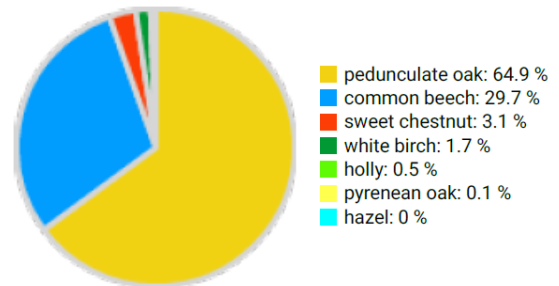

Technical information

ES

Name: **Sierra de Fonfaraón y Mulleiroso**

Forest type: **Beech-oak-birch-chestnut**

State / Region	Owner	Establishment	Size
Tineo (Asturias)	Tineo Council	2020	1 ha
Altitude [m.a.s.l.]	Mean annual precipitation [mm]	Mean annual temperature [°C]	Natural forest community
819	934	10.8	Oligotrophic oak forest with beech
Number of trees [N/ha]	Basal area [m ² /ha]	Volume [m ³ /ha]	Habitat value [points/ha]
443	30.4	207.1	7933

Tree species distribution (% Volume)

Marteloscope map (1.0 ha):

Contact:

Leopoldo Rojo Serrano

Ministerio para la Transición Ecológica y el Reto Demográfico

Gran Vía de San Francisco 4; 28005 Madrid

Irojo@miteco.es