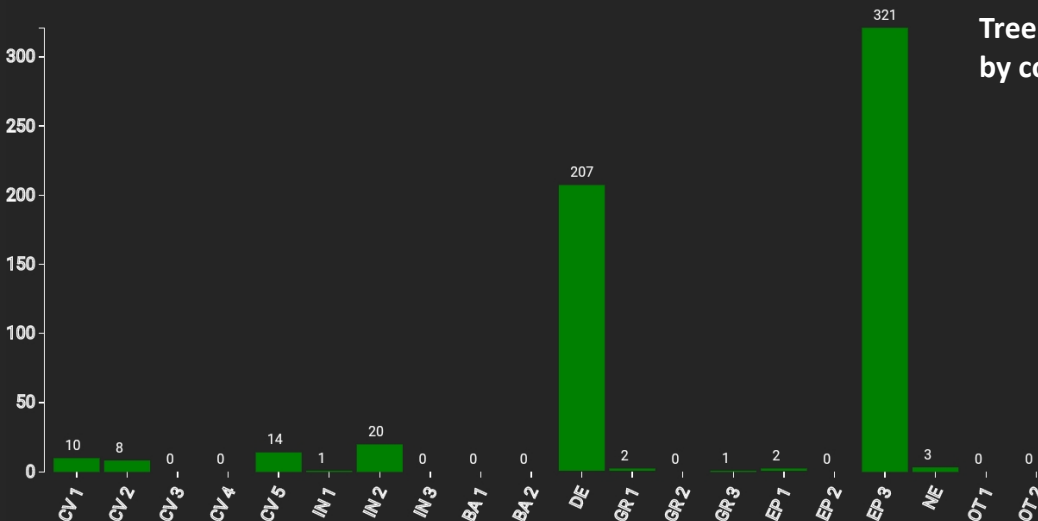

Technical information

ES

Name: **Sierra de Fonfaraón y Mulleiroso**

Forest type: **Cantabrian mixed forest**

State / Region	Owner	Establishment	Size
Spain / Asturias	Tineo Council	2020	1 ha
Altitude [m.a.s.l.]	Mean annual precipitation [mm]	Mean annual temperature [°C]	Natural forest community
819	1207	10.6	Blechno spicanti – Querceto roboris sigmetum
Number of trees [N/ha]	Basal area [m ² /ha]	Volume [m ³ /ha]	Habitat value [points/ha]
443	30.5	209.4	7951

DBH distribution

Tree species distribution (% Volume)

Tree microhabitat distribution by code (Total: 589)

Marteloscope map (1.0 ha):

Contact:

Leopoldo Rojo Serrano

Ministerio para la Transición Ecológica y el Reto Demográfico