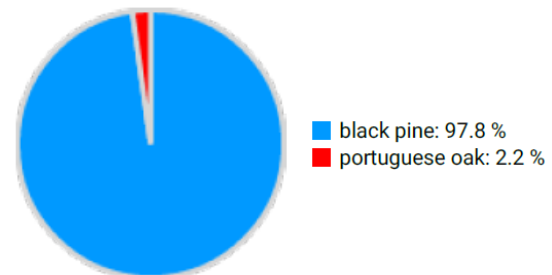

Technical information

ES

Name: **Ribera Salada**

Forest type: **Black pine**

State / Region	Owner	Establishment	Size
Catalonia / Solsonès	Privately owned	2016	0.7 ha (*values for 0.7 ha)
Altitude [m.a.s.l.]	Mean annual precipitation [mm]	Mean annual temperature [°C]	Natural forest community
790	640	11.0	Lonicero xylostei-Pinetum salzmannii
Number of trees [N/ha]	Basal area [m²/ha]	Volume [m³/ha]	Habitat value [points/ha]
710 (*497)	27.0 (*18.9)	202.1 (*141.5)	614 (*430)