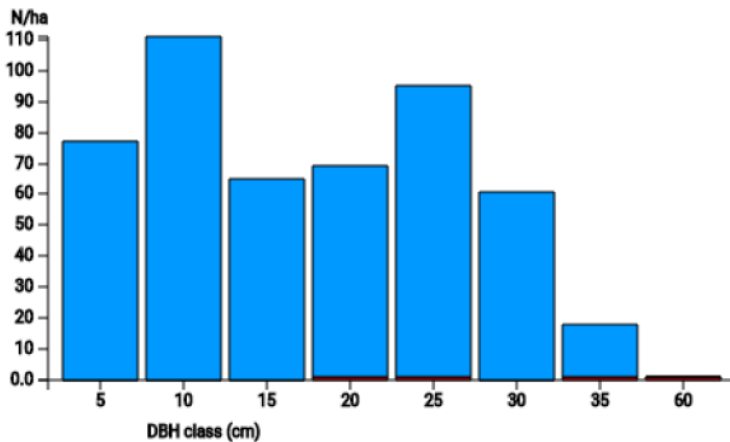

*Tree species distribution (% Volume)

Technical information

ES

Name: **Ribera Salada**

Forest type: **Black pine**

State / Region	Owner	Establishment	Size
Catalonia / Solsonès	Privately owned	2016	0.7 ha (*values for 0.7 ha)
Altitude [m.a.s.l.]	Mean annual precipitation [mm]	Mean annual temperature [°C]	Natural forest community
790	640	11.0	Lonicero xylostei-Pinetum salzmannii
Number of trees [N/ha]	Basal area [m²/ha]	Volume [m³/ha]	Habitat value [points/ha]
710 (*497)	27.0 (*18.9)	202.1 (*141.5)	614 (*430)

*DBH distribution