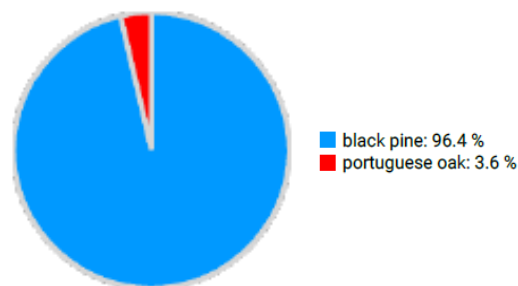

*Tree microhabitat distribution by code (Total: 4)