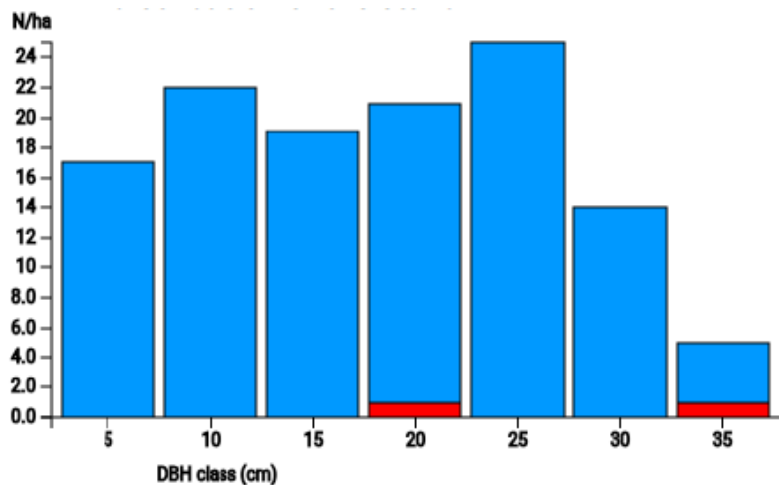

*Tree microhabitat distribution by code (Total: 0)

Technical information

ES

Name: **Ribera Salada II**

Forest type: **Black pine**

State / Region	Owner	Establishment	Size
Catalonia / Solsonès	Privately owned	2016	0.132 ha (*)
Altitude [m.a.s.l.]	Mean annual precipitation [mm]	Mean annual temperature [°C]	Natural forest community
790	640	11.0	Lonicero xylostei-Pinetum salzmannii
Number of trees [N/ha]	Basal area [m²/ha]	Volume [m³/ha]	Habitat value [points/ha]
932 (*123)	36.4 (*4.8)	267.4 (*35.3)	0 (*0)

*DBH distribution

*Tree species distribution (% Volume)