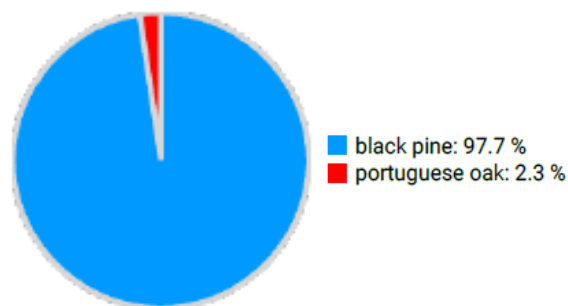

Technical information

ES

Name: **Ribera Salada II**

Forest type: **Black pine**

State / Region	Owner	Establishment	Size
Catalonia / Solsonès	Privately owned	2016	0.132 ha (*)
Altitude [m.a.s.l.]	Mean annual precipitation [mm]	Mean annual temperature [°C]	Natural forest community
790	640	11.0	Lonicero xylostei-Pinetum salzmannii
Number of trees [N/ha]	Basal area [m²/ha]	Volume [m³/ha]	Habitat value [points/ha]
932 (*123)	36.4 (*4.8)	267.4 (*35.3)	0 (*0)