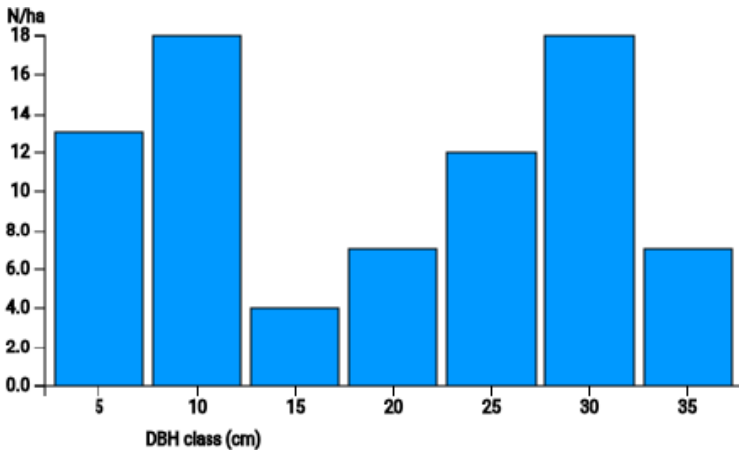

Technical information

ES

Name: **Ribera Salada I**

Forest type: **Black pine**

State / Region	Owner	Establishment	Size
Catalonia / Solsonès	Privately owned	2016	0.14 ha (*)
Altitude [m.a.s.l.]	Mean annual precipitation [mm]	Mean annual temperature [°C]	Natural forest community
790	640	11.0	Lonicero xylostei-Pinetum salzmannii
Number of trees [N/ha]	Basal area [m²/ha]	Volume [m³/ha]	Habitat value [points/ha]
564 (*79)	26.4 (*3.7)	202.8 (*28.4)	371 (*52)

*DBH distribution