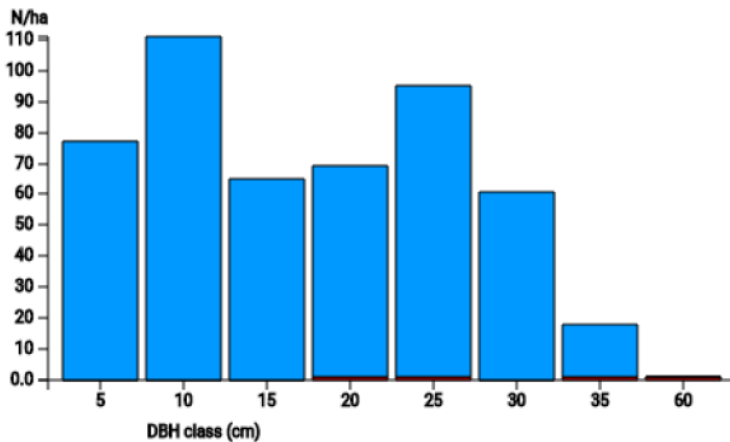

*Tree species distribution (% Volume)

Technical information

ES

Name: **Ribera Salada**

Forest type: **Black pine**

State / Region	Owner	Establishment	Size
Catalonia / Solsonès	Private (Mr. Antoni Boix Serra)	2016	0.7 ha (*values for 0.7 ha)
Altitude [m.a.s.l.]	Mean annual precipitation [mm]	Mean annual temperature [°C]	Natural forest community
790	640	11.0	Black pine forest
Number of trees [N/ha]	Basal area [m²/ha]	Volume [m³/ha]	Habitat value [points/ha]
710 (*497)	27.0 (*18.9)	202.1 (*141.5)	614 (*430)

*DBH distribution