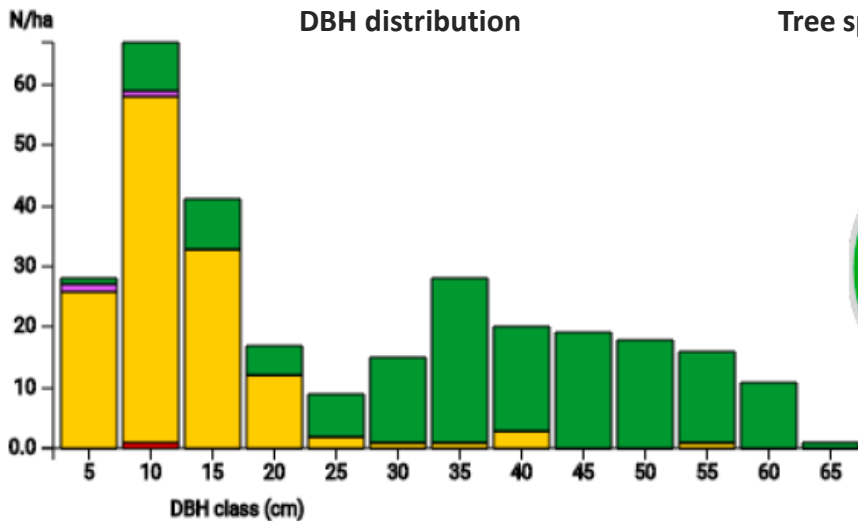

Technical information

ES

Name: **Pinar de Talayuela**

Forest type: **Pinus pinaster mesogenensis stand with Quercus pyrenaica**

State / Region	Owner	Establishment	Size
Spain / Cáceres	Talayuela Council	2020	1 ha
Altitude [m.a.s.l.]	Mean annual precipitation [mm]	Mean annual temperature [°C]	Ecoregion
264	850	15.0	Iberian sclerophyllous and semi-deciduous forests
Number of trees [N/ha]	Basal area [m ² /ha]	Volume [m ³ /ha]	Habitat value [points/ha]
290	24.6	153.3	4808

Tree species distribution (% Volume)

Marteloscope map (1.0 ha):

Contact:

Leopoldo Rojo Serrano

Ministerio para la Transición Ecológica y el Reto Demográfico

Gran Vía de San Francisco 4; 28005 Madrid
lrojo@miteco.es