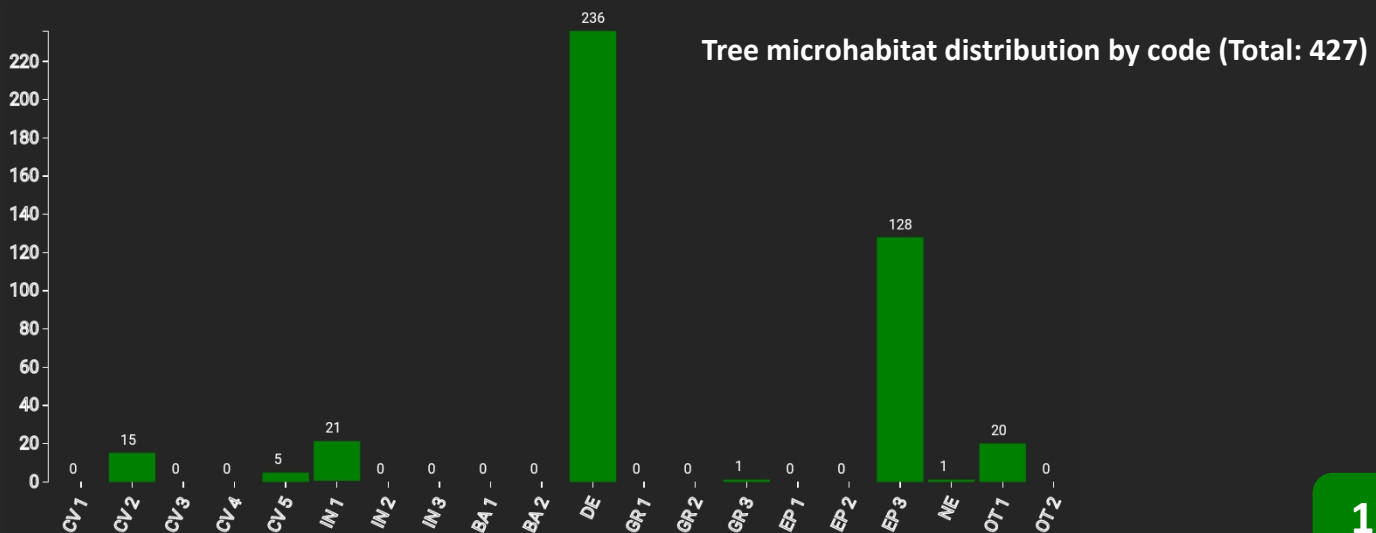

Technical information

ES

Name: **Pinar de Talayuela**

Forest type: **Pinus pinaster mesogenensis stand with Quercus pyrenaica**

State / Region	Owner	Establishment	Size
Spain / Cáceres	Talayuela Council	2020	1 ha
Altitude [m.a.s.l.]	Mean annual precipitation [mm]	Mean annual temperature [°C]	Ecoregion
264	850	15.0	Iberian sclerophyllous and semi-deciduous forests
Number of trees [N/ha]	Basal area [m ² /ha]	Volume [m ³ /ha]	Habitat value [points/ha]
290	24.6	153.3	4808

Tree species distribution (% Volume)

Marteloscope map (1.0 ha):

Contact:

Leopoldo Rojo Serrano

Ministerio para la Transición Ecológica y el Reto Demográfico

Gran Vía de San Francisco 4; 28005 Madrid
lrojo@miteco.es