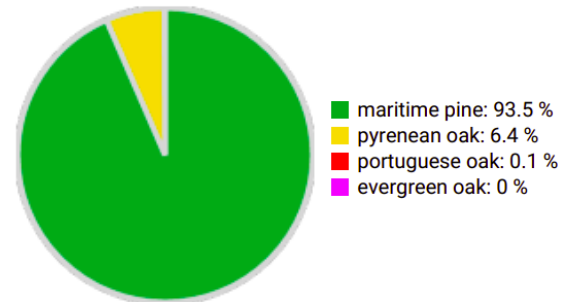

Technical information

ES

Name: **Pinar de Talayuela**

Forest type: **Pinus pinaster mesogenensis stand with Quercus pyrenaica**

State / Region	Owner	Establishment	Size
Spain / Cáceres	Talayuela Council	2020	1 ha
Altitude [m.a.s.l.]	Mean annual precipitation [mm]	Mean annual temperature [°C]	Ecoregion
264	850	15.0	Iberian sclerophyllous and semi-deciduous forests
Number of trees [N/ha]	Basal area [m ² /ha]	Volume [m ³ /ha]	Habitat value [points/ha]
290	24.6	153.3	4808

Tree species distribution (% Volume)

Marteloscope map (1.0 ha):

Contact:

Leopoldo Rojo Serrano

Ministerio para la Transición Ecológica y el Reto Demográfico

Gran Vía de San Francisco 4; 28005 Madrid
lrojo@miteco.es