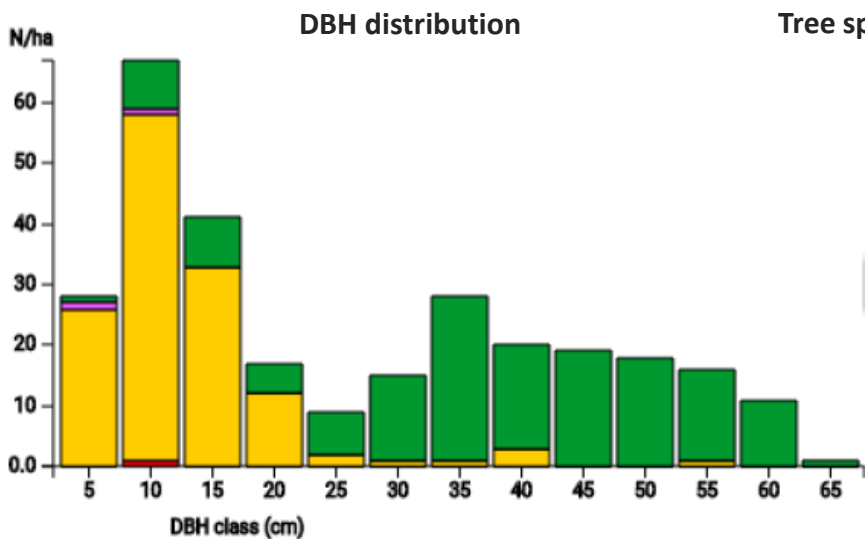

Technical information

ES

Name: **Pinar de Talayuela**

Forest type: **Cluster pine - quercus sp.**

State / Region	Owner	Establishment	Size
Talayuela (Cáceres)	Talayuela Council	2020	1 ha
Altitude [m.a.s.l.]	Mean annual precipitation [mm]	Mean annual temperature [°C]	Natural forest community
264	475	11.7	Cluster pine forest
Number of trees [N/ha]	Basal area [m ² /ha]	Volume [m ³ /ha]	Habitat value [points/ha]
290	24.8	154.9	4808

Tree species distribution (% Volume)

Marteloscope map (1.0 ha):

Contact:

Leopoldo Rojo Serrano

Ministerio para la Transición Ecológica y el Reto Demográfico

Gran Vía de San Francisco 4; 28005 Madrid
lrojo@miteco.es