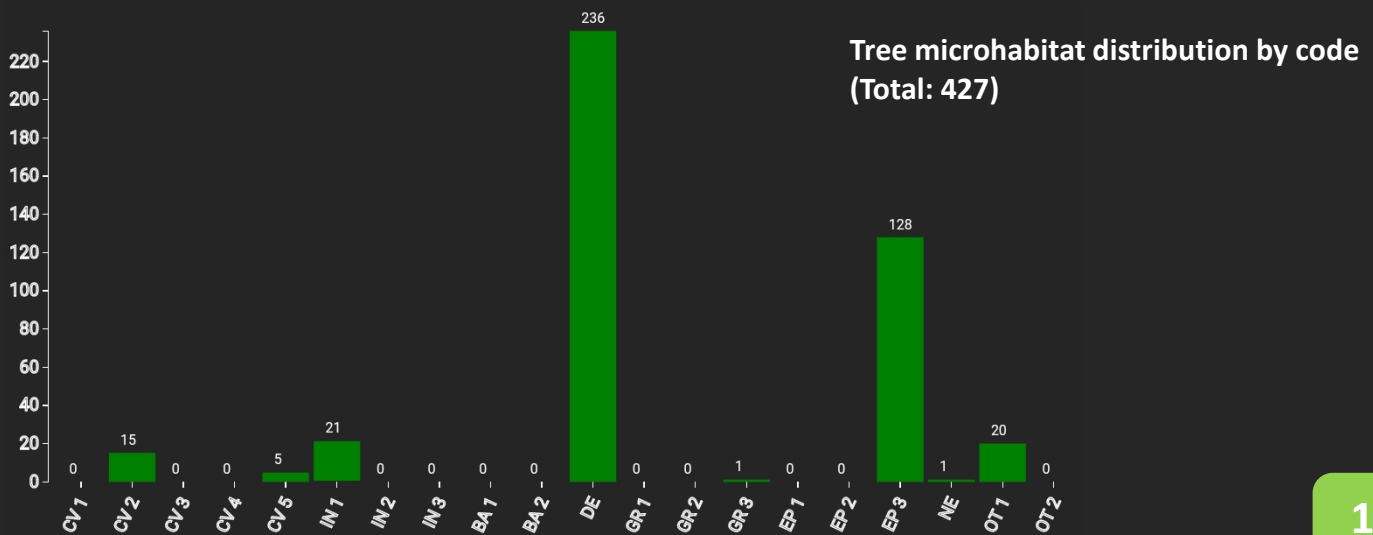

Technical information

ES

Name: **Pinar de Talayuela**

Forest type: **Cluster pine - quercus sp.**

State / Region	Owner	Establishment	Size
Talayuela (Cáceres)	Talayuela Council	2020	1 ha
Altitude [m.a.s.l.]	Mean annual precipitation [mm]	Mean annual temperature [°C]	Natural forest community
264	475	11.7	Cluster pine forest
Number of trees [N/ha]	Basal area [m ² /ha]	Volume [m ³ /ha]	Habitat value [points/ha]
290	24.8	154.9	4808

Tree species distribution (% Volume)

Marteloscope map (1.0 ha):

Contact:

Leopoldo Rojo Serrano

Ministerio para la Transición Ecológica y el Reto Demográfico

Gran Vía de San Francisco 4; 28005 Madrid
lrojo@miteco.es