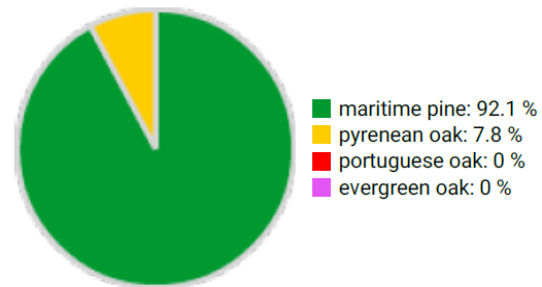

Technical information

ES

Name: **Pinar de Talayuela**

Forest type: **Cluster pine - quercus sp.**

State / Region	Owner	Establishment	Size
Talayuela (Cáceres)	Talayuela Council	2020	1 ha
Altitude [m.a.s.l.]	Mean annual precipitation [mm]	Mean annual temperature [°C]	Natural forest community
264	475	11.7	Cluster pine forest
Number of trees [N/ha]	Basal area [m ² /ha]	Volume [m ³ /ha]	Habitat value [points/ha]
290	24.8	154.9	4808

Tree species distribution (% Volume)

Marteloscope map (1.0 ha):

Contact:

Leopoldo Rojo Serrano

Ministerio para la Transición Ecológica y el Reto Demográfico

Gran Vía de San Francisco 4; 28005 Madrid
lrojo@miteco.es