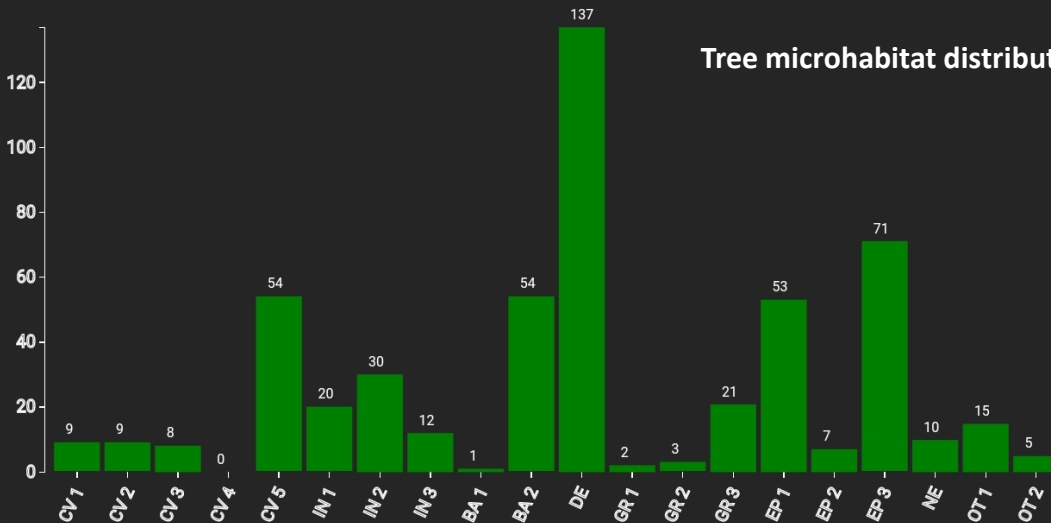

# Technical information

ES

Name: **Monte de Valsaín**

Forest type: **Scots pine**

State / Region	Owner	Establishment	Size
Real Sitio de San Ildefonso (Segovia)	Real Sitio de San Ildefonso Council	2020	1 ha
Altitude [m.a.s.l.]	Mean annual precipitation [mm]	Mean annual temperature [°C]	Natural forest community
1231	660	10.3	Scots pine forest
Number of trees [N/ha]	Basal area [m <sup>2</sup> /ha]	Volume [m <sup>3</sup> /ha]	Habitat value [points/ha]
651	53.6	689.0	8224

DBH distribution

Tree species distribution (% Volume)

Tree microhabitat distribution by code (Total: 521)

## Marteloscope map (1.0 ha):