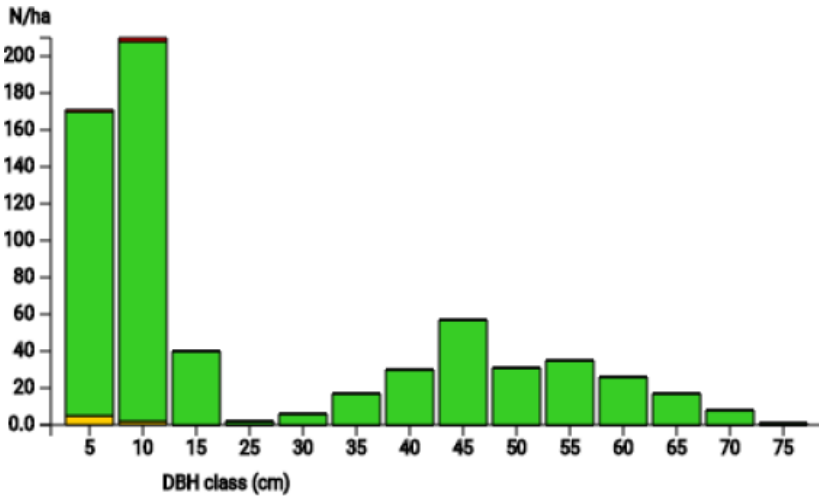

# Technical information

ES

Name: **Monte de Valsaín**

Forest type: **Scots pine**

State / Region	Owner	Establishment	Size
Real Sitio de San Ildefonso (Segovia)	Real Sitio de San Ildefonso Council	2020	1 ha
Altitude [m.a.s.l.]	Mean annual precipitation [mm]	Mean annual temperature [°C]	Natural forest community
1231	660	10.3	Scots pine forest
Number of trees [N/ha]	Basal area [m <sup>2</sup> /ha]	Volume [m <sup>3</sup> /ha]	Habitat value [points/ha]
651	53.6	689.0	8224

DBH distribution

Tree species distribution (% Volume)

Tree microhabitat distribution by code (Total: 521)

## Marteloscope map (1.0 ha):