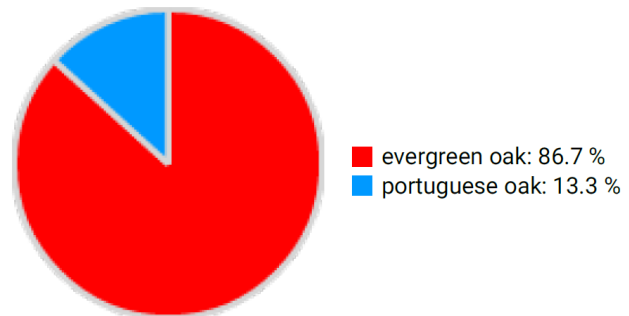

Technical information

ES

Name: **Monte el Viejo**

Forest type: **Oak coppice forest**

State / Region	Owner	Establishment	Size
Spain / Castilla y León	Palencia Council	2009	1 ha
Altitude [m.a.s.l.]	Mean annual precipitation [mm]	Mean annual temperature [°C]	Natural forest community
865	450	12.2	Junipero thuriferae-Querceto rotundifoliae sigmetum
Number of trees [N/ha]	Basal area [m²/ha]	Volume [m³/ha]	Habitat value [points/ha]
1479	11.8	48.7	221