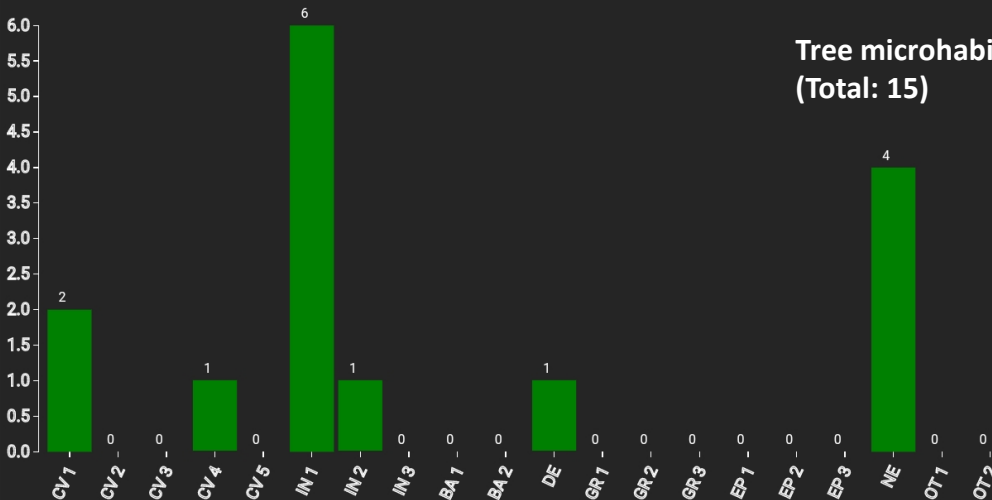

Technical information

ES

Name: **Monte el Viejo**

Forest type: **Oak coppice forest**

State / Region	Owner	Establishment	Size
Spain / Castilla y León	Palencia Council	2009	1 ha
Altitude [m.a.s.l.]	Mean annual precipitation [mm]	Mean annual temperature [°C]	Natural forest community
865	450	12.2	Junipero thuriferae-Querceto rotundifoliae sigmetum
Number of trees [N/ha]	Basal area [m²/ha]	Volume [m³/ha]	Habitat value [points/ha]
1479	11.8	48.7	221

DBH distribution

Tree species distribution (% Volume)

Marteloscope map (1.0 ha):

Contact:

Lidón Martínez Navarro / David Lasala

Forest Conservation and Management Service,
Castilla y León Environmental Department /
Agresta S. Coop