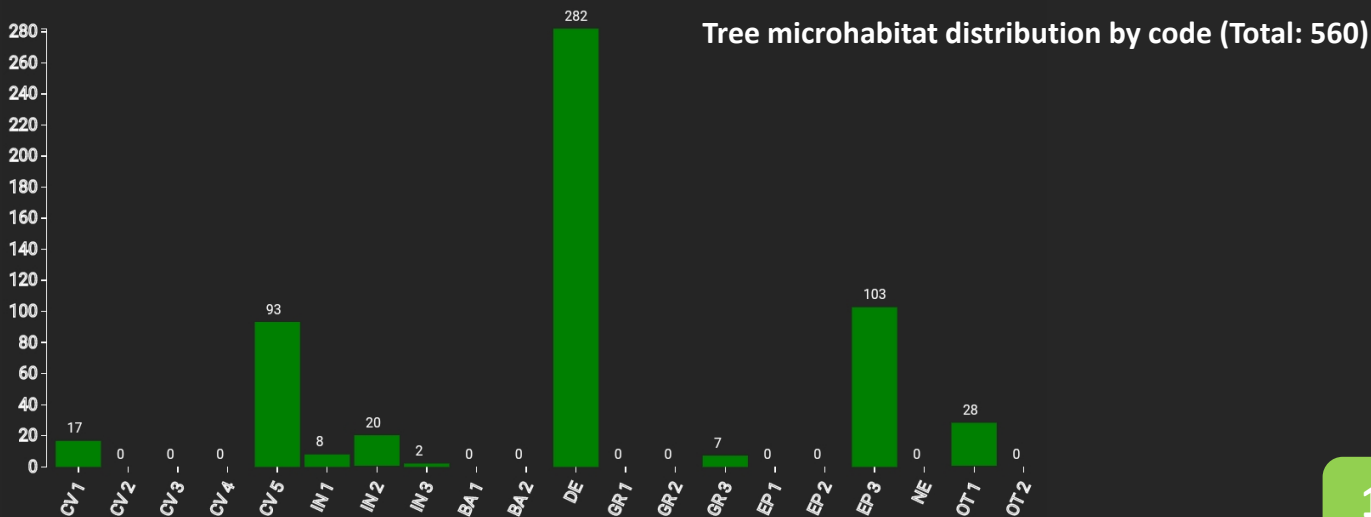

# Technical information

ES

Name: **Dehesa de Valsalobre**

Forest type: **Portuguese oak – Scots pine and black pine**

State / Region	Owner	Establishment	Size
Valsalobre (Cuenca)	Valsalobre Council	2020	1 ha
Altitude [m.a.s.l.]	Mean annual precipitation [mm]	Mean annual temperature [°C]	Natural forest community
929	516	12.0	Portuguese oak Dehesa
Number of trees [N/ha]	Basal area [m <sup>2</sup> /ha]	Volume [m <sup>3</sup> /ha]	Habitat value [points/ha]
279	24.2	122.5	5848

**Tree species distribution (% Volume)**