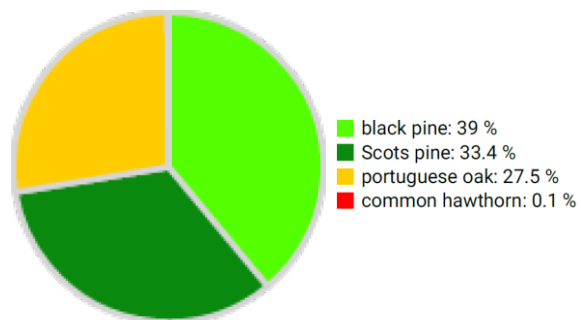

Technical information

ES

Name: **Dehesa de Valsalobre**

Forest type: **Mixed stand of Pinus nigra, Pinus sylvestris and Quercus faginea**

State / Region	Owner	Establishment	Size
Spain / Cuenca	Valsalobre Council	2020	1 ha
Altitude [m.a.s.l.]	Mean annual precipitation [mm]	Mean annual temperature [°C]	Ecoregion
1347	785	12.0	Iberian conifer forests
Number of trees [N/ha]	Basal area [m ² /ha]	Volume [m ³ /ha]	Habitat value [points/ha]
279	24.2	94.5	5848

DBH distribution

Tree species distribution (% Volume)

Tree microhabitat distribution by code (Total: 560)

Marteloscope map (1.0 ha):

Contact:

Leopoldo Rojo Serrano

Ministerio para la Transición Ecológica y el Reto Demográfico