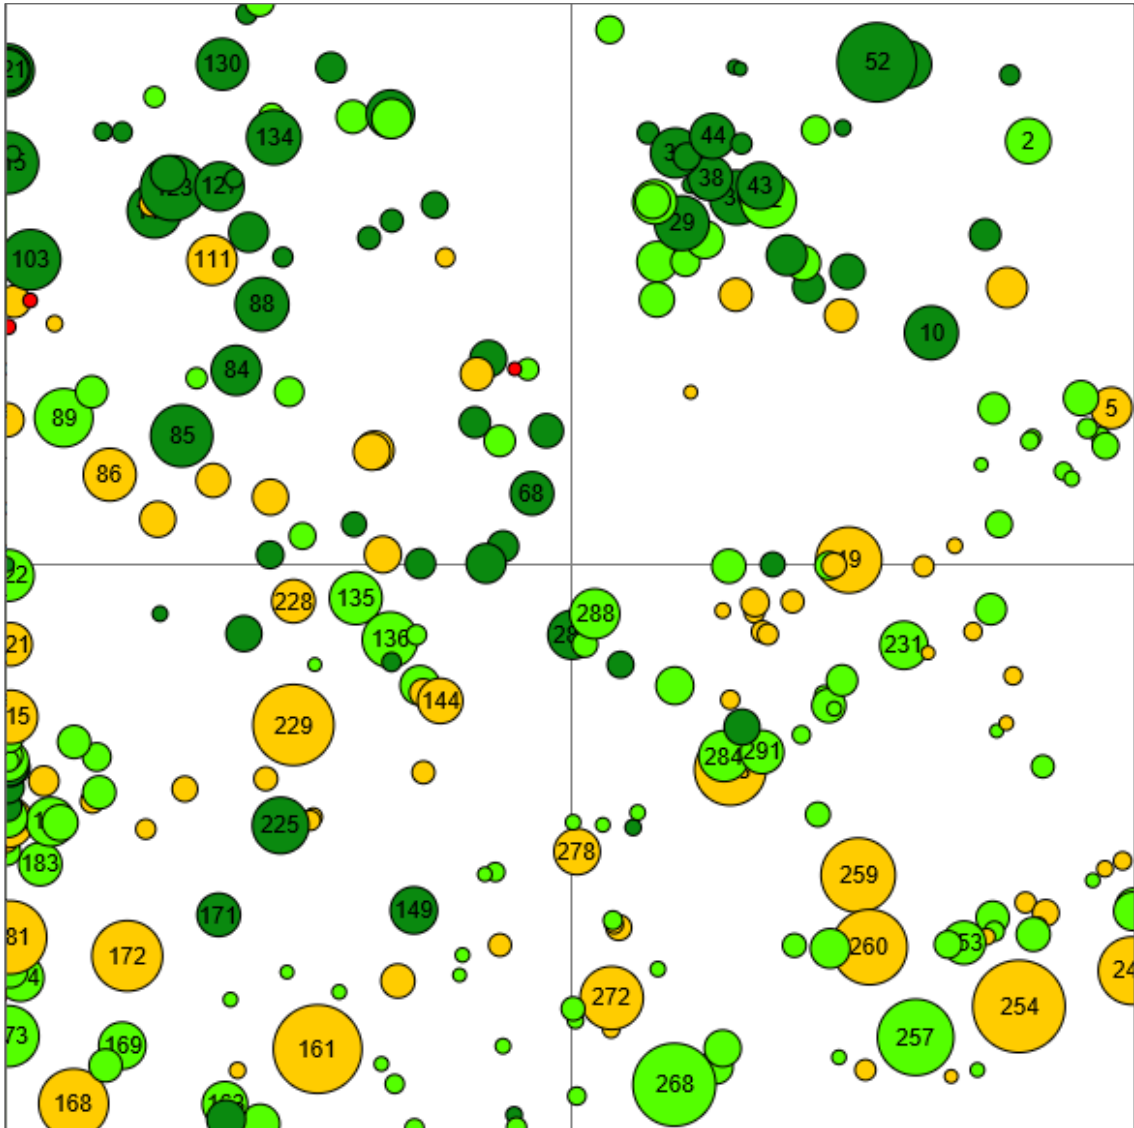

Technical information

ES

Name: **Dehesa de Valsalobre**

Forest type: **Mixed stand of Pinus nigra, Pinus sylvestris and Quercus faginea**

State / Region	Owner	Establishment	Size
Spain / Cuenca	Valsalobre Council	2020	1 ha
Altitude [m.a.s.l.]	Mean annual precipitation [mm]	Mean annual temperature [°C]	Ecoregion
1347	785	12.0	Iberian conifer forests
Number of trees [N/ha]	Basal area [m ² /ha]	Volume [m ³ /ha]	Habitat value [points/ha]
279	24.2	94.5	5848

DBH distribution

Tree species distribution (% Volume)

Tree microhabitat distribution by code (Total: 560)

Marteloscope map (1.0 ha):

Contact:

Leopoldo Rojo Serrano

Ministerio para la Transición Ecológica y el Reto Demográfico