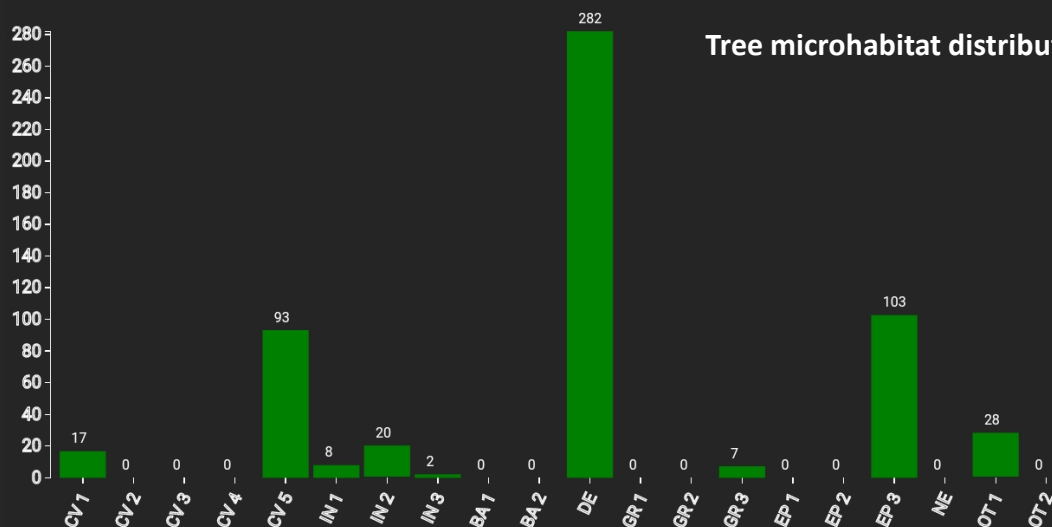

Technical information

ES

Name: **Dehesa de Valsalobre**

Forest type: **Mixed stand of Pinus nigra, Pinus sylvestris and Quercus faginea**

State / Region	Owner	Establishment	Size
Spain / Cuenca	Valsalobre Council	2020	1 ha
Altitude [m.a.s.l.]	Mean annual precipitation [mm]	Mean annual temperature [°C]	Ecoregion
1347	785	12.0	Iberian conifer forests
Number of trees [N/ha]	Basal area [m ² /ha]	Volume [m ³ /ha]	Habitat value [points/ha]
279	24.2	94.5	5848

DBH distribution

Tree species distribution (% Volume)

Tree microhabitat distribution by code (Total: 560)

Marteloscope map (1.0 ha):

Contact:

Leopoldo Rojo Serrano

Ministerio para la Transición Ecológica y el Reto Demográfico