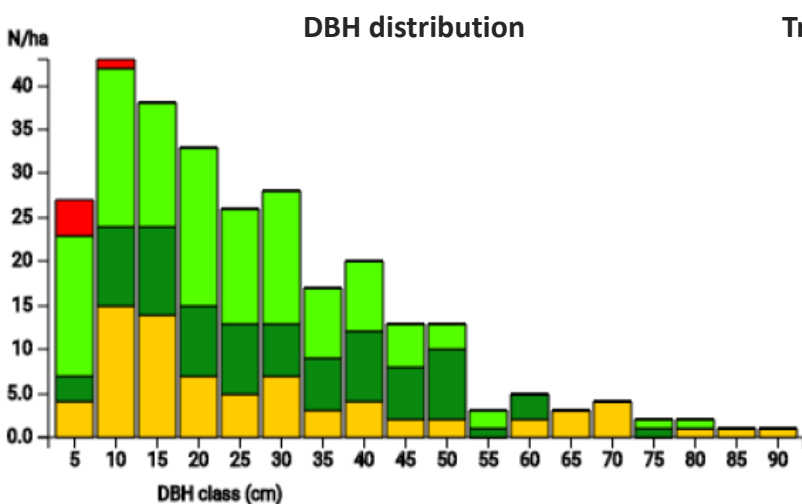

# Technical information

ES

Name: **Dehesa de Valsalobre**

Forest type: **Portuguese oak – Scots pine and black pine**

State / Region	Owner	Establishment	Size
Valsalobre (Cuenca)	Valsalobre Council	2020	1 ha
Altitude [m.a.s.l.]	Mean annual precipitation [mm]	Mean annual temperature [°C]	Natural forest community
929	516	12.0	Portuguese oak Dehesa
Number of trees [N/ha]	Basal area [m <sup>2</sup> /ha]	Volume [m <sup>3</sup> /ha]	Habitat value [points/ha]
279	24.2	122.5	5848

**Tree species distribution (% Volume)**