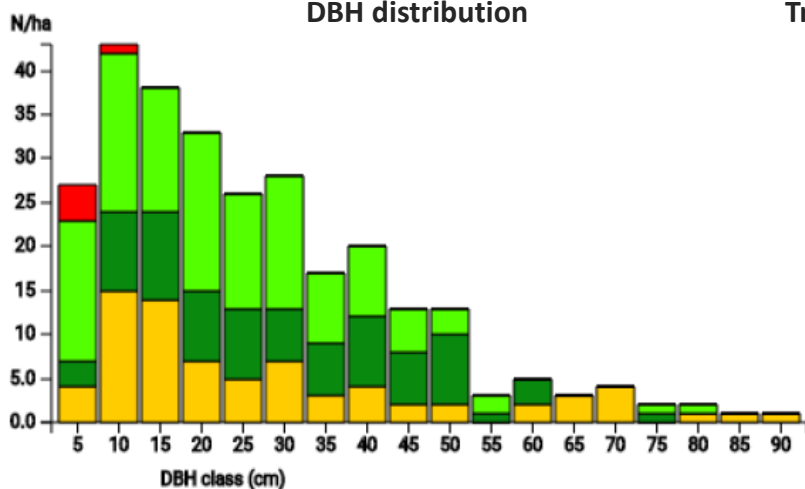

Technical information

ES

Name: **Dehesa de Valsalobre**

Forest type: **Mixed stand of Pinus nigra, Pinus sylvestris and Quercus faginea**

State / Region	Owner	Establishment	Size
Spain / Cuenca	Valsalobre Council	2020	1 ha
Altitude [m.a.s.l.]	Mean annual precipitation [mm]	Mean annual temperature [°C]	Ecoregion
1347	785	12.0	Iberian conifer forests
Number of trees [N/ha]	Basal area [m ² /ha]	Volume [m ³ /ha]	Habitat value [points/ha]
279	24.2	94.5	5848

DBH distribution

Tree species distribution (% Volume)

Tree microhabitat distribution by code (Total: 560)

Marteloscope map (1.0 ha):

Contact:

Leopoldo Rojo Serrano

Ministerio para la Transición Ecológica y el Reto Demográfico