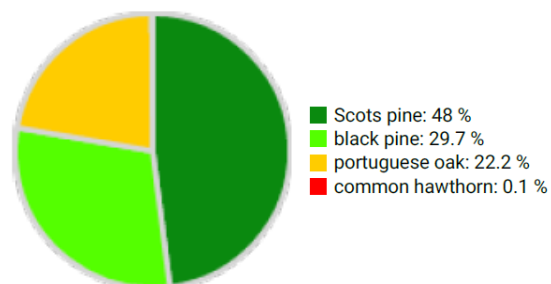

# Technical information

ES

Name: **Dehesa de Valsalobre**

Forest type: **Portuguese oak – Scots pine and black pine**

State / Region	Owner	Establishment	Size
Valsalobre (Cuenca)	Valsalobre Council	2020	1 ha
Altitude [m.a.s.l.]	Mean annual precipitation [mm]	Mean annual temperature [°C]	Natural forest community
929	516	12.0	Portuguese oak Dehesa
Number of trees [N/ha]	Basal area [m <sup>2</sup> /ha]	Volume [m <sup>3</sup> /ha]	Habitat value [points/ha]
279	24.2	122.5	5848

**Tree species distribution (% Volume)**