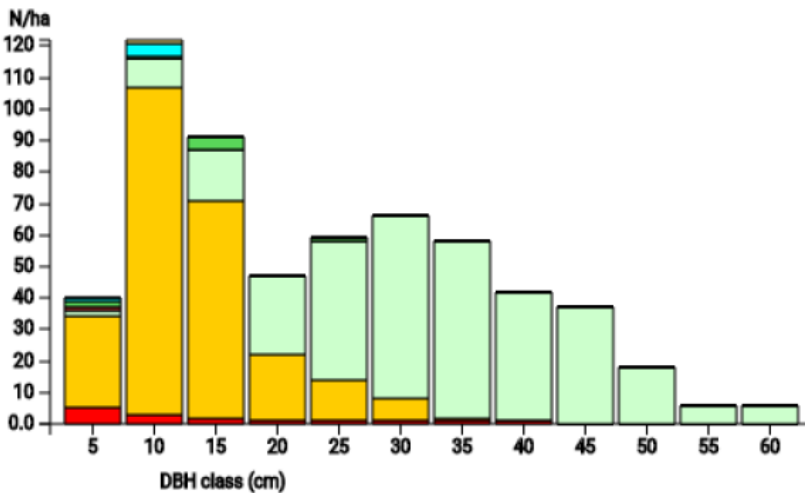

Technical information

ES

Name: **Castellfolit**

Forest type: **Scots pine forest with holm oak**

State / Region	Owner	Establishment	Size
Spain / Catalonia	Generalitat de Catalunya	2016	0.8 ha (*values for 0.8 ha)
Altitude [m.a.s.l.]	Mean annual precipitation [mm]	Mean annual temperature [°C]	Natural forest community
950	650-700	12.0	Pinetum sylvestris
Number of trees [N/ha]	Basal area [m²/ha]	Volume [m³/ha]	Habitat value [points/ha]
740 (*592)	52.0 (*41.6)	430.9 (*344.7)	1283 (*1026)

*DBH distribution

*Tree species distribution (% Volume)