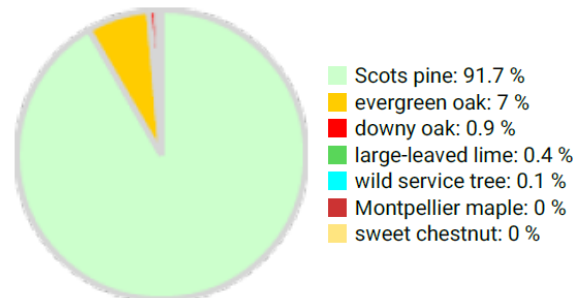

Technical information

ES

Name: **Castellfolit**

Forest type: **Scots pine forest with holm oak**

State / Region	Owner	Establishment	Size
Spain / Catalonia	Generalitat de Catalunya	2016	0.8 ha (*values for 0.8 ha)
Altitude [m.a.s.l.]	Mean annual precipitation [mm]	Mean annual temperature [°C]	Natural forest community
950	650-700	12.0	Pinetum sylvestris
Number of trees [N/ha]	Basal area [m²/ha]	Volume [m³/ha]	Habitat value [points/ha]
740 (*592)	52.0 (*41.6)	430.9 (*344.7)	1283 (*1026)