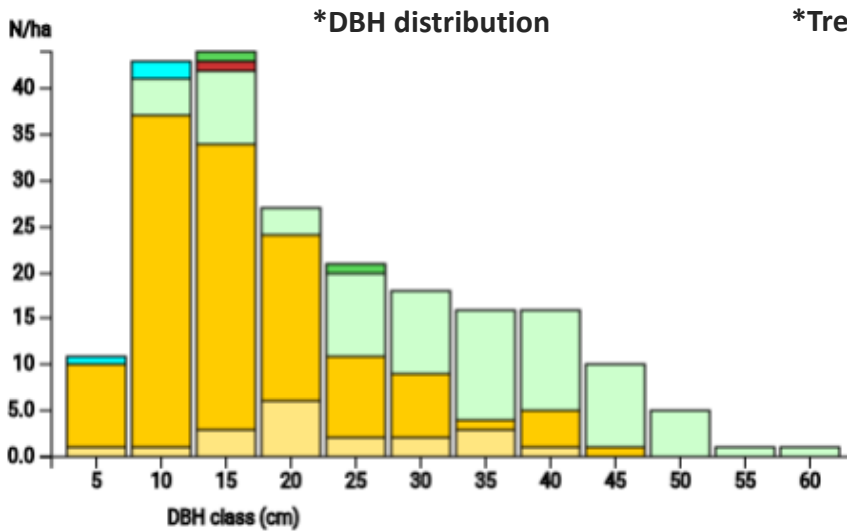

# Technical information

ES

Name: **Castellfolit 4**

Forest type: **Scots pine forest with holm oak**

State / Region	Owner	Establishment	Size
Spain / Catalonia	Generalitat de Catalunya	2016	0.22 ha (*values for 0.22 ha)
Altitude [m.a.s.l.]	Mean annual precipitation [mm]	Mean annual temperature [°C]	Natural forest community
950	650-700	12.0	Pinetum sylvestris
Number of trees [N/ha]	Basal area [m <sup>2</sup> /ha]	Volume [m <sup>3</sup> /ha]	Habitat value [points/ha]
968 (*213)	58.2 (*12.8)	420.4 (*92.5)	4514 (*993)

## Marteloscope map ( 0.22 ha):