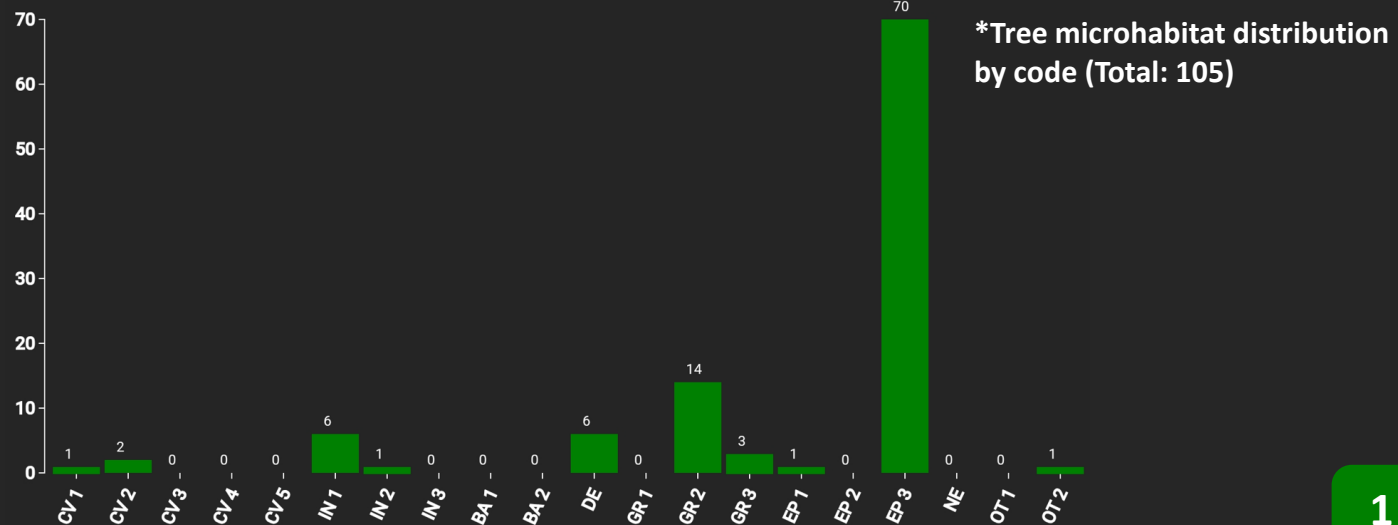

# Technical information

ES

Name: **Castellfolit 4**

Forest type: **Scots pine forest with holm oak**

State / Region	Owner	Establishment	Size
Spain / Catalonia	Generalitat de Catalunya	2016	0.22 ha (*values for 0.22 ha)
Altitude [m.a.s.l.]	Mean annual precipitation [mm]	Mean annual temperature [°C]	Natural forest community
950	650-700	12.0	Pinetum sylvestris
Number of trees [N/ha]	Basal area [m <sup>2</sup> /ha]	Volume [m <sup>3</sup> /ha]	Habitat value [points/ha]
968 (*213)	58.2 (*12.8)	420.4 (*92.5)	4514 (*993)

## Marteloscope map ( 0.22 ha):