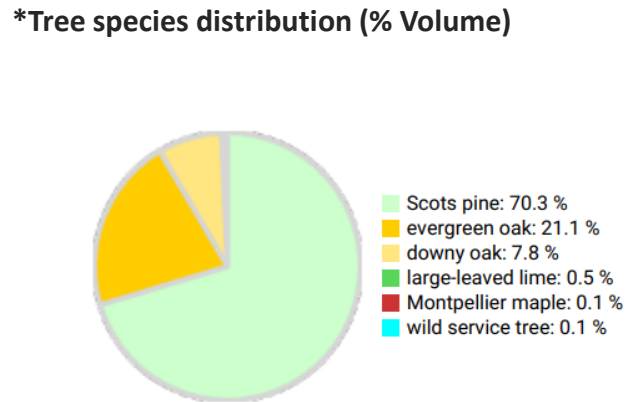

# Technical information

ES

Name: **Castellfolit 4**

Forest type: **Scots pine forest with holm oak**

State / Region	Owner	Establishment	Size
Spain / Catalonia	Generalitat de Catalunya	2016	0.22 ha (*values for 0.22 ha)
Altitude [m.a.s.l.]	Mean annual precipitation [mm]	Mean annual temperature [°C]	Natural forest community
950	650-700	12.0	Pinetum sylvestris
Number of trees [N/ha]	Basal area [m <sup>2</sup> /ha]	Volume [m <sup>3</sup> /ha]	Habitat value [points/ha]
968 (*213)	58.2 (*12.8)	420.4 (*92.5)	4514 (*993)