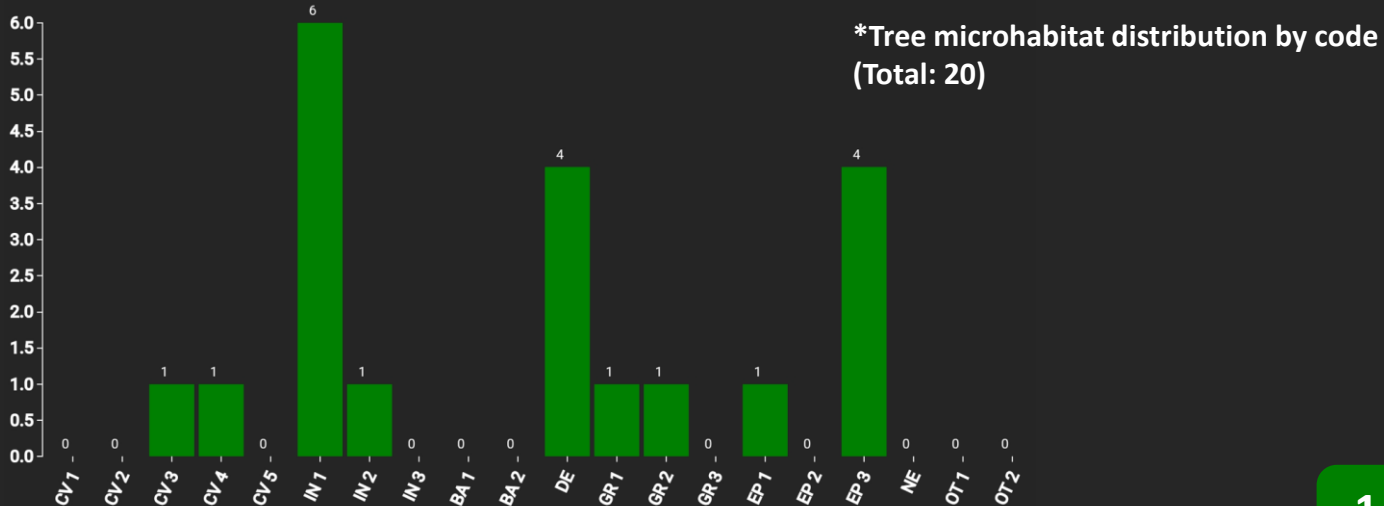

Technical information

ES

Name: **Castellfolit 3**

Forest type: **Scots pine forest with holm oak**

| State / Region | Owner | Establishment | Size |
|------------------------|---------------------------------|------------------------------|-------------------------------|
| Spain / Catalonia | Generalitat de Catalunya | 2016 | 0.18 ha (*values for 0.18 ha) |
| Altitude [m.a.s.l.] | Mean annual precipitation [mm] | Mean annual temperature [°C] | Natural forest community |
| 950 | 650-700 | 12.0 | Pinetum sylvestris |
| Number of trees [N/ha] | Basal area [m ² /ha] | Volume [m ³ /ha] | Habitat value [points/ha] |
| 594 (*107) | 35.0 (*6.3) | 251.1 (*45.2) | 1217 (*219) |