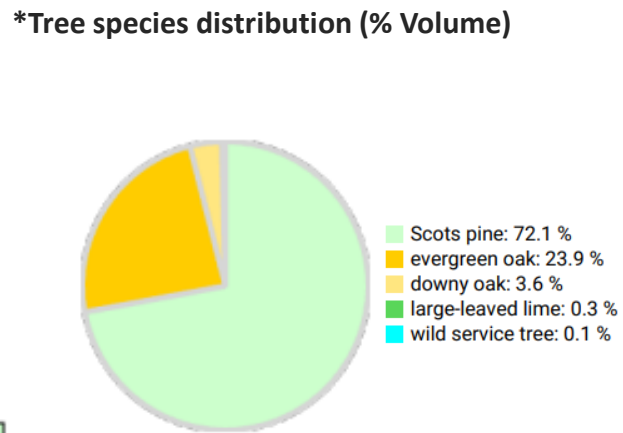

Technical information

ES

Name: **Castellfolit 3**

Forest type: **Scots pine forest with holm oak**

| State / Region | Owner | Establishment | Size |
|------------------------|---------------------------------|------------------------------|-------------------------------|
| Spain / Catalonia | Generalitat de Catalunya | 2016 | 0.18 ha (*values for 0.18 ha) |
| Altitude [m.a.s.l.] | Mean annual precipitation [mm] | Mean annual temperature [°C] | Natural forest community |
| 950 | 650-700 | 12.0 | Pinetum sylvestris |
| Number of trees [N/ha] | Basal area [m ² /ha] | Volume [m ³ /ha] | Habitat value [points/ha] |
| 594 (*107) | 35.0 (*6.3) | 251.1 (*45.2) | 1217 (*219) |