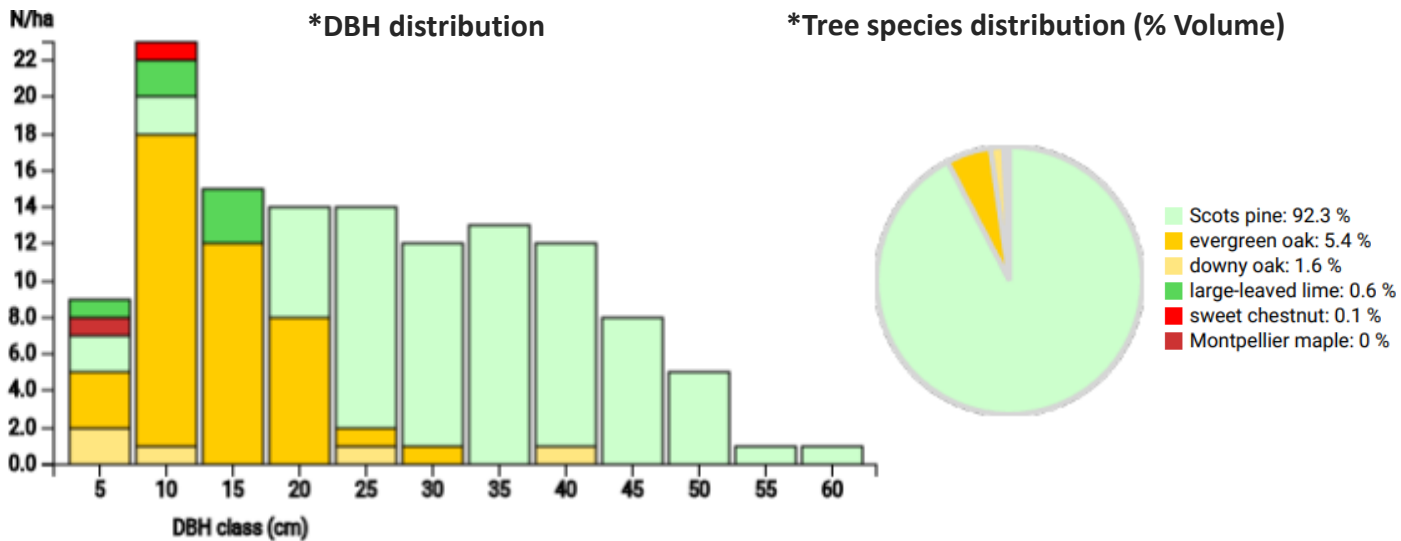

Technical information

ES

Name: **Castellfolit 2**

Forest type: **Scots pine forest with holm oak**

State / Region	Owner	Establishment	Size
Spain / Catalonia	Generalitat de Catalunya	2016	0.18 ha (*values for 0.18 ha)
Altitude [m.a.s.l.]	Mean annual precipitation [mm]	Mean annual temperature [°C]	Natural forest community
950	650-700	12.0	Pinetum sylvestris
Number of trees [N/ha]	Basal area [m ² /ha]	Volume [m ³ /ha]	Habitat value [points/ha]
705 (*127)	50.5 (*9.1)	411.7 (*74.1)	867 (*156)