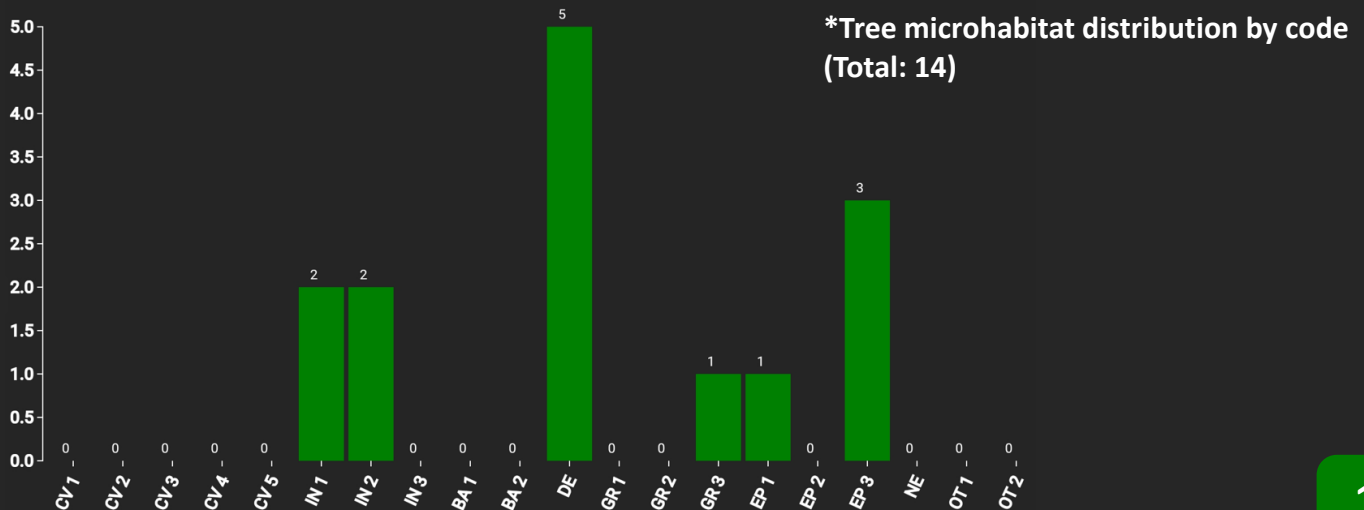

Technical information

ES

Name: **Castellfolit 2**

Forest type: **Scots pine forest with holm oak**

State / Region	Owner	Establishment	Size
Spain / Catalonia	Generalitat de Catalunya	2016	0.18 ha (*values for 0.18 ha)
Altitude [m.a.s.l.]	Mean annual precipitation [mm]	Mean annual temperature [°C]	Natural forest community
950	650-700	12.0	Pinetum sylvestris
Number of trees [N/ha]	Basal area [m ² /ha]	Volume [m ³ /ha]	Habitat value [points/ha]
705 (*127)	50.5 (*9.1)	411.7 (*74.1)	867 (*156)