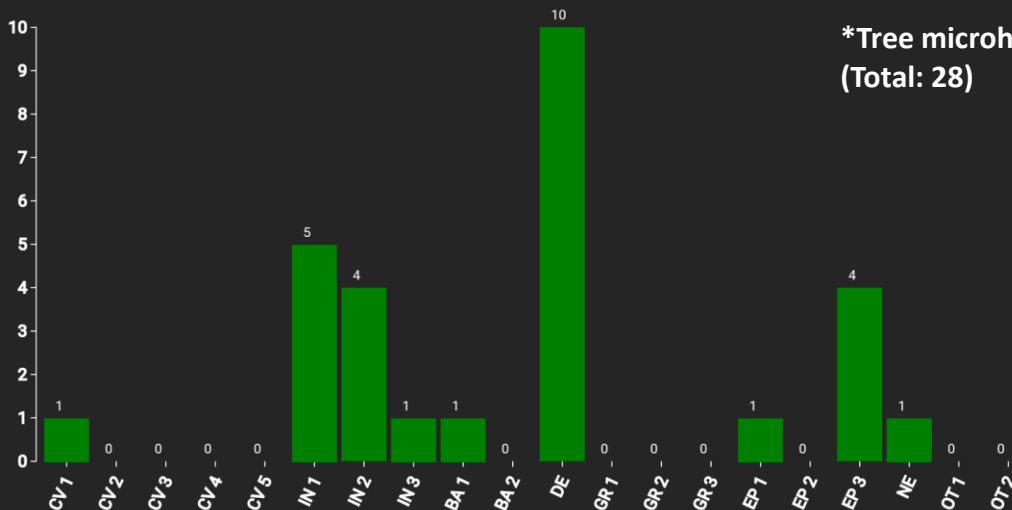

# Technical information

ES

Name: **Castellfollit 1**

Forest type: **Scots pine forest with holm oak**

State / Region	Owner	Establishment	Size
Spain / Catalonia	Generalitat de Catalunya	2016	0.29 ha (*values for 0.29 ha)
Altitude [m.a.s.l.]	Mean annual precipitation [mm]	Mean annual temperature [°C]	Natural forest community
950	650-700	12.0	Pinetum sylvestris
Number of trees [N/ha]	Basal area [m <sup>2</sup> /ha]	Volume [m <sup>3</sup> /ha]	Habitat value [points/ha]
890 (*258)	60.7 (*17.6)	488.6 (*141.7)	1276 (*370)

## Marteloscope map ( 0.29 ha):