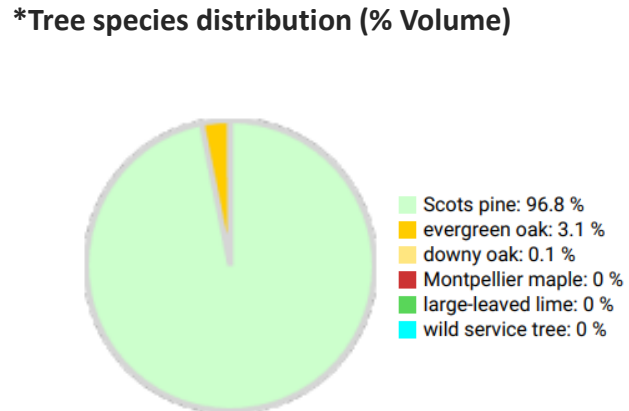

# Technical information

ES

Name: **Castellfollit 1**

Forest type: **Scots pine forest with holm oak**

State / Region	Owner	Establishment	Size
Spain / Catalonia	Generalitat de Catalunya	2016	0.29 ha (*values for 0.29 ha)
Altitude [m.a.s.l.]	Mean annual precipitation [mm]	Mean annual temperature [°C]	Natural forest community
950	650-700	12.0	Pinetum sylvestris
Number of trees [N/ha]	Basal area [m <sup>2</sup> /ha]	Volume [m <sup>3</sup> /ha]	Habitat value [points/ha]
890 (*258)	60.7 (*17.6)	488.6 (*141.7)	1276 (*370)