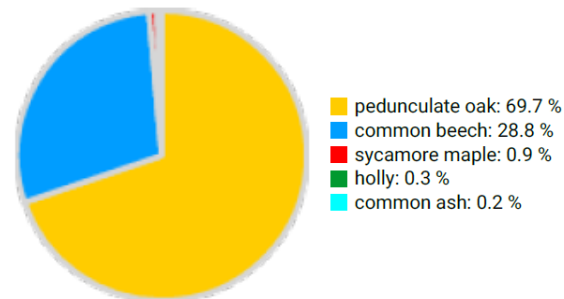

Technical information

ES

Name: **Burgos 1**

Forest type: **Oak-beech forest admixed with maple and ash**

State / Region	Owner	Establishment	Size
Spain / Castilla y León	Cilleruelo de Bezana Council	2009	1 ha
Altitude [m.a.s.l.]	Mean annual precipitation [mm]	Mean annual temperature [°C]	Natural forest community
870	840	8.0	Crataego laevigatae-Querceto roboris sigmetum
Number of trees [N/ha]	Basal area [m ² /ha]	Volume [m ³ /ha]	Habitat value [points/ha]
308	35.2	271.4	1868

DBH distribution

Tree species distribution (% Volume)

Tree microhabitat distribution by code (Total: 162)

Marteloscope map (1.0 ha):

Contact:

Carmelo Alonso Temiño / David Lasala

Servicio de Información y Educación ambiental
Calle Rigoberto Cortejoso, 14, 47014 Valladolid;
Agresta S. Coop, Campus universitario Duques de
Soria, Edificio I+D+i, 42004 Soria
MarNavMa@jcyL.es; dlasala@agresta.org