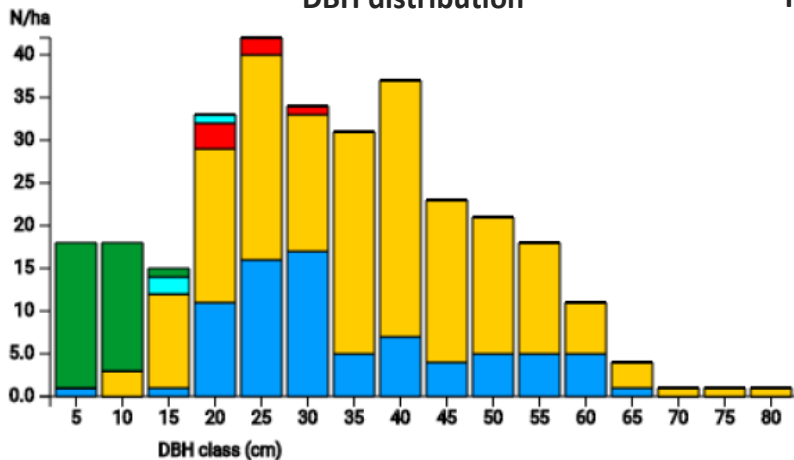

Technical information

ES

Name: **Burgos 1**

Forest type: **Oak-beech forest admixed with maple and ash**

State / Region	Owner	Establishment	Size
Spain / Castilla y León	Cilleruelo de Bezana Council	2009	1 ha
Altitude [m.a.s.l.]	Mean annual precipitation [mm]	Mean annual temperature [°C]	Natural forest community
870	840	8.0	Crataego laevigatae-Querceto roboris sigmetum
Number of trees [N/ha]	Basal area [m ² /ha]	Volume [m ³ /ha]	Habitat value [points/ha]
308	35.2	271.4	1868

DBH distribution

Tree species distribution (% Volume)

Tree microhabitat distribution by code (Total: 162)

Marteloscope map (1.0 ha):

Contact:

Carmelo Alonso Temiño / David Lasala

Servicio de Información y Educación ambiental
Calle Rigoberto Cortejoso, 14, 47014 Valladolid;
Agresta S. Coop, Campus universitario Duques de
Soria, Edificio I+D+i, 42004 Soria
MarNavMa@jcyL.es; dlasala@agresta.org