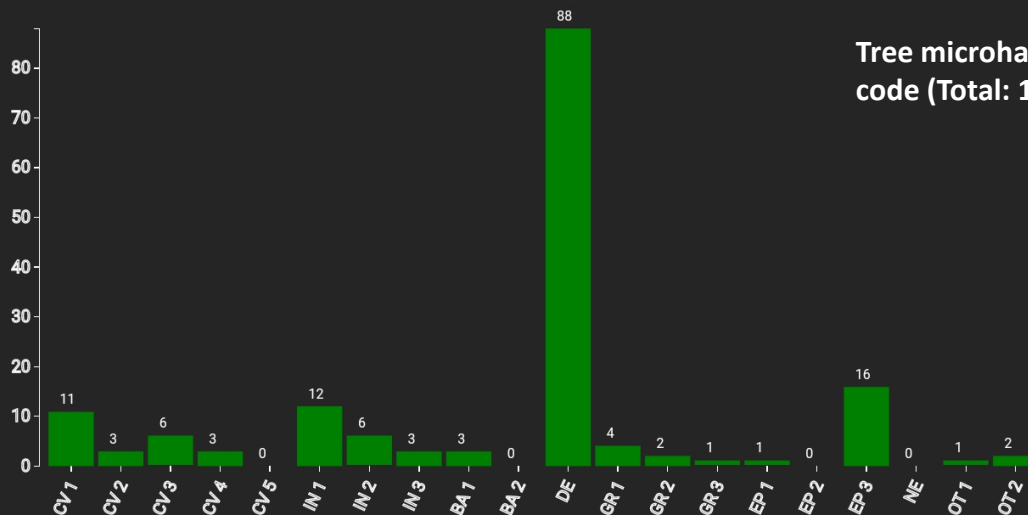

Technical information

ES

Name: **Burgos 1**

Forest type: **Oak-beech forest admixed with maple and ash**

State / Region	Owner	Establishment	Size
Spain / Castilla y León	Cilleruelo de Bezana Council	2009	1 ha
Altitude [m.a.s.l.]	Mean annual precipitation [mm]	Mean annual temperature [°C]	Natural forest community
870	840	8.0	Crataego laevigatae-Querceto roboris sigmetum
Number of trees [N/ha]	Basal area [m ² /ha]	Volume [m ³ /ha]	Habitat value [points/ha]
308	35.2	271.4	1868

DBH distribution

Tree species distribution (% Volume)

Tree microhabitat distribution by code (Total: 162)

Marteloscope map (1.0 ha):

Contact:

Carmelo Alonso Temiño / David Lasala

Servicio de Información y Educación ambiental
Calle Rigoberto Cortejoso, 14, 47014 Valladolid;
Agresta S. Coop, Campus universitario Duques de
Soria, Edificio I+D+i, 42004 Soria
MarNavMa@jcyL.es; dlasala@agresta.org