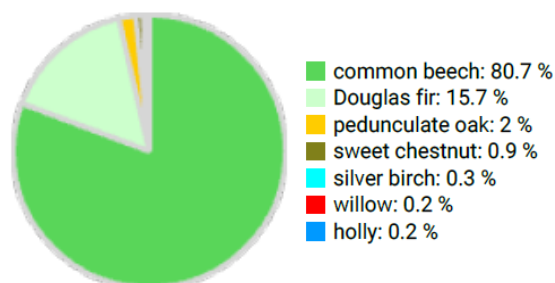

Technical information

ES

Name: **Bermeo**

Forest type: **Beech plantation**

State / Region	Owner	Establishment	Size
Spain / Basque Country - Biscay	State / Bermeo Municipality (NEIKER manages under 10-year agreement)	2024	0.25 ha (*)
Altitude [m.a.s.l.]	Mean annual precipitation [mm]	Mean annual temperature [°C]	Natural forest community
463	1295	14.0	Mixed Quercus robur - Quercus petraea woodland
Number of trees [N/ha]	Basal area [m²/ha]	Volume [m³/ha]	Habitat value [points/ha]
928 (*232)	24.4 (*6.1)	194 (*48.5)	3268 (*817)