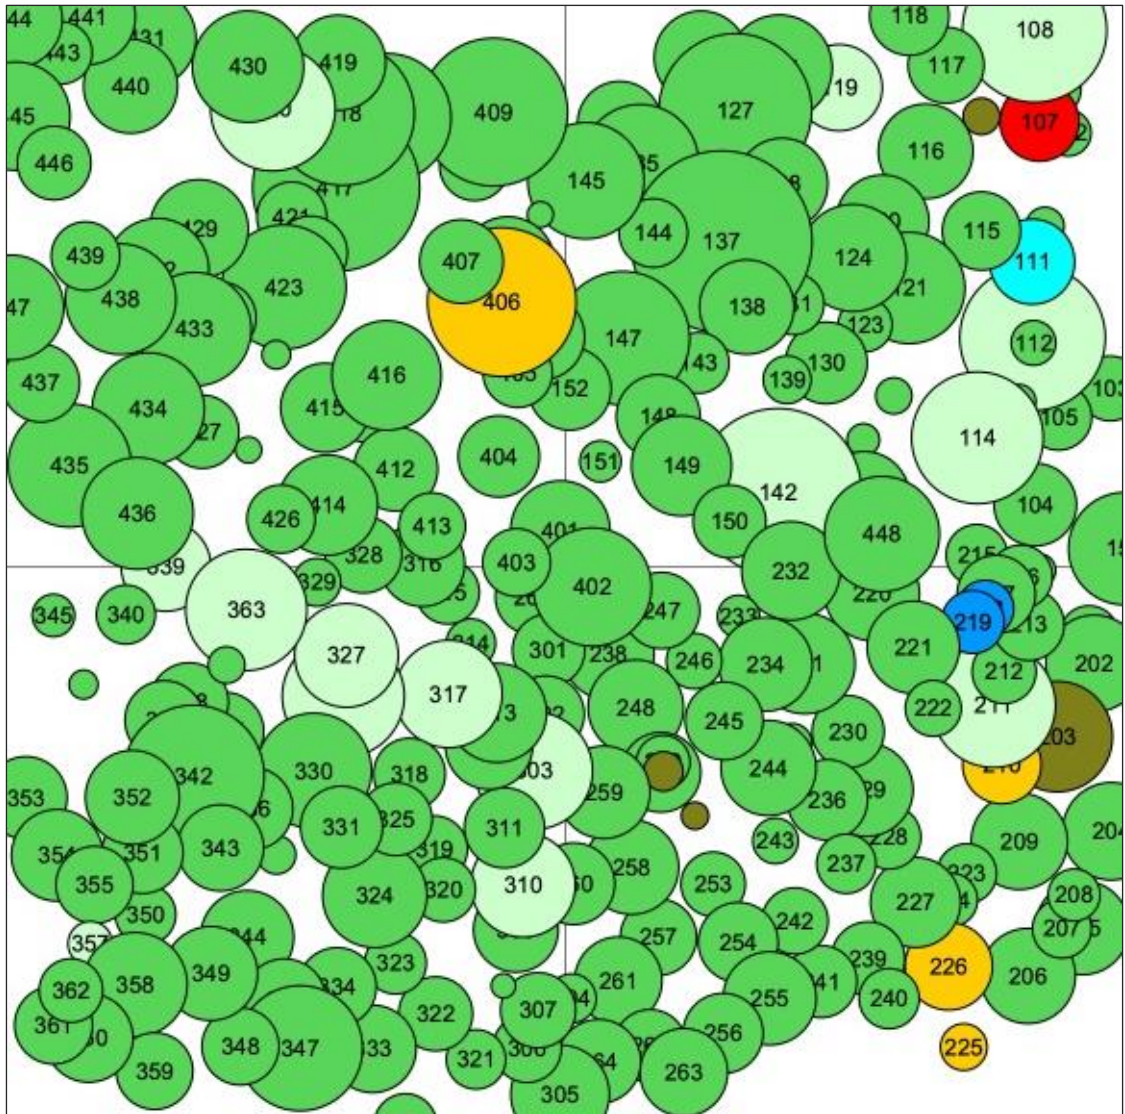

Technical information

ES

Name: **Bermeo**

Forest type: **Beech plantation**

State / Region	Owner	Establishment	Size
Spain / Basque Country - Biscay	State / Bermeo Municipality (NEIKER manages under 10-year agreement)	2024	0.25 ha (*)
Altitude [m.a.s.l.]	Mean annual precipitation [mm]	Mean annual temperature [°C]	Natural forest community
463	1295	14.0	Mixed Quercus robur - Quercus petraea woodland
Number of trees [N/ha]	Basal area [m ² /ha]	Volume [m ³ /ha]	Habitat value [points/ha]
928 (*232)	24.4 (*6.1)	194 (*48.5)	3268 (*817)

*DBH distribution

*Tree species distribution (% Volume)

*Tree microhabitat distribution by code (Total: 55)

Marteloscope map (0.25 ha):

Contact:

Nahia Gartzia Bengoetxea; Jaime Uria-Diez

NEIKER, Basque Institute for Agricultural Research and Development
Derio Centre. Parque tecnológico de Bizkaia, Parcela 812. Berreaga 1. 48160. Derio (Bizkaia)
ngartzia@neiker.eus; juria@neiker.eus