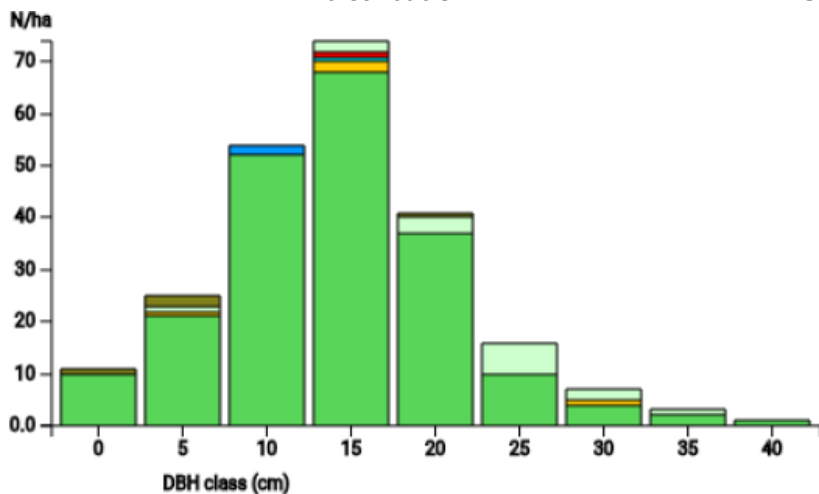

Technical information

ES

Name: **Bermeo**

Forest type: **Beech plantation**

State / Region	Owner	Establishment	Size
Spain / Basque Country - Biscay	State / Bermeo Municipality (NEIKER manages under 10-year agreement)	2024	0.25 ha (*)
Altitude [m.a.s.l.]	Mean annual precipitation [mm]	Mean annual temperature [°C]	Natural forest community
463	1295	14.0	Mixed Quercus robur - Quercus petraea woodland
Number of trees [N/ha]	Basal area [m ² /ha]	Volume [m ³ /ha]	Habitat value [points/ha]
928 (*232)	24.4 (*6.1)	194 (*48.5)	3268 (*817)

*DBH distribution

*Tree species distribution (% Volume)

*Tree microhabitat distribution by code (Total: 55)

Marteloscope map (0.25 ha):

Contact:

Nahia Gartzia Bengoetxea; Jaime Uria-Diez

NEIKER, Basque Institute for Agricultural Research and Development
Derio Centre. Parque tecnológico de Bizkaia, Parcela 812. Berreaga 1. 48160. Derio (Bizkaia)
ngartzia@neiker.eus; juria@neiker.eus