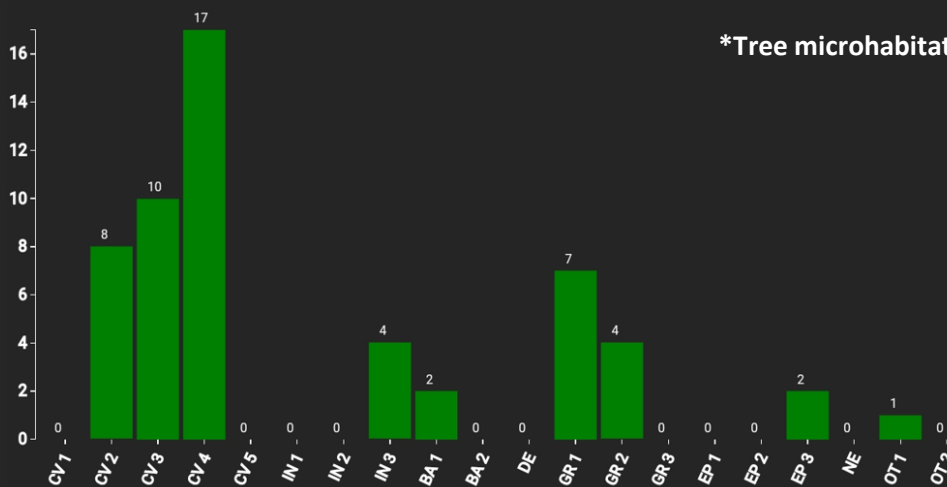

Technical information

ES

Name: **Bermeo**

Forest type: **Beech plantation**

State / Region	Owner	Establishment	Size
Spain / Basque Country - Biscay	State / Bermeo Municipality (NEIKER manages under 10-year agreement)	2024	0.25 ha (*)
Altitude [m.a.s.l.]	Mean annual precipitation [mm]	Mean annual temperature [°C]	Natural forest community
463	1295	14.0	Mixed Quercus robur - Quercus petraea woodland
Number of trees [N/ha]	Basal area [m ² /ha]	Volume [m ³ /ha]	Habitat value [points/ha]
928 (*232)	24.4 (*6.1)	194 (*48.5)	3268 (*817)

*DBH distribution

*Tree species distribution (% Volume)

*Tree microhabitat distribution by code (Total: 55)

Marteloscope map (0.25 ha):

Contact:

Nahia Gartzia Bengoetxea; Jaime Uria-Diez

NEIKER, Basque Institute for Agricultural Research and Development
Derio Centre. Parque tecnológico de Bizkaia, Parcela 812. Berreaga 1. 48160. Derio (Bizkaia)
ngartzia@neiker.eus; juria@neiker.eus