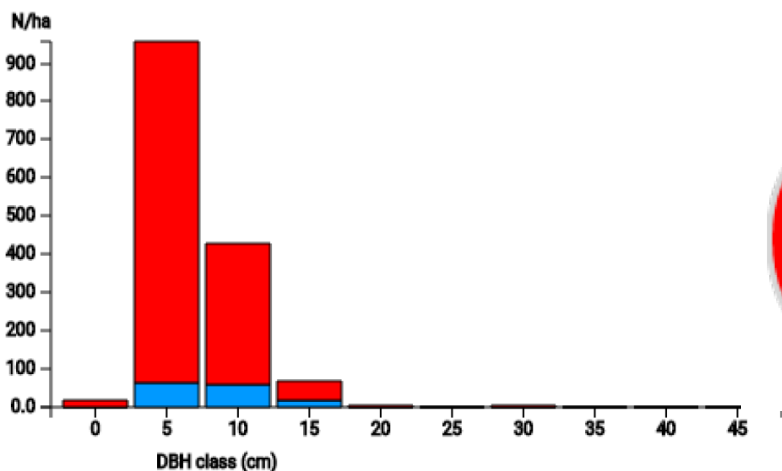

Technical information

ES

Name: **Monte el Viejo**

Forest type: **Oak coppice forest**

State / Region	Owner	Establishment	Size
Spain / Castilla y León	Palencia Council	2009	1 ha
Altitude [m.a.s.l.]	Mean annual precipitation [mm]	Mean annual temperature [°C]	Natural forest community
865	450	12.2	Junipero thuriferae-Querceto rotundifoliae sigmetum
Number of trees [N/ha]	Basal area [m²/ha]	Volume [m³/ha]	Habitat value [points/ha]
1479	11.8	48.7	221

DBH distribution

Tree species distribution (% Volume)