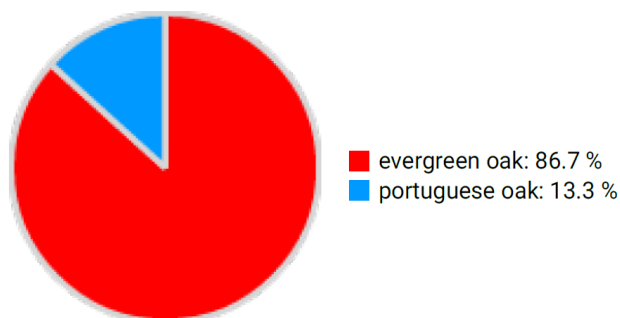

Technical information

ES

Name: **Monte el Viejo**

Forest type: **Oak coppice forest**

State / Region	Owner	Establishment	Size
Spain / Castilla y León	Palencia Council	2009	1 ha
Altitude [m.a.s.l.]	Mean annual precipitation [mm]	Mean annual temperature [°C]	Natural forest community
865	450	12.2	Junipero thuriferae-Querceto rotundifoliae sigmetum
Number of trees [N/ha]	Basal area [m²/ha]	Volume [m³/ha]	Habitat value [points/ha]
1479	11.8	48.7	221