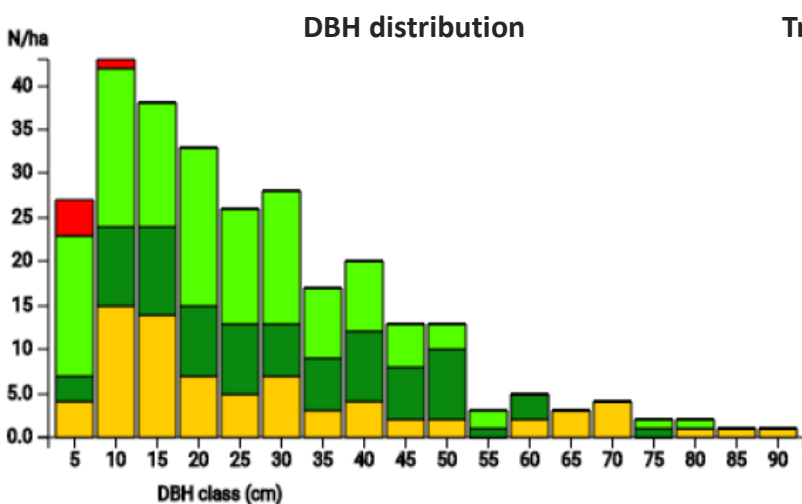

Technical information

ES

Name: **Dehesa de Valsalobre**

Forest type: **Mixed stand of Pinus nigra, Pinus sylvestris and Quercus faginea**

State / Region	Owner	Establishment	Size
Spain / Cuenca	Valsalobre Council	2020	1 ha
Altitude [m.a.s.l.]	Mean annual precipitation [mm]	Mean annual temperature [°C]	Ecoregion
1347	785	12.0	Iberian conifer forests
Number of trees [N/ha]	Basal area [m ² /ha]	Volume [m ³ /ha]	Habitat value [points/ha]
279	24.2	94.5	5848

Tree species distribution (% Volume)

Marteloscope map (1.0 ha):

Contact:

María Jesús Moreno Segovia
Delegación provincial de la
consejería de desarrollo sostenible
de Cuenca
Calle Colon, 2; 16071 Cuenca
mjmorenos@jccm.es