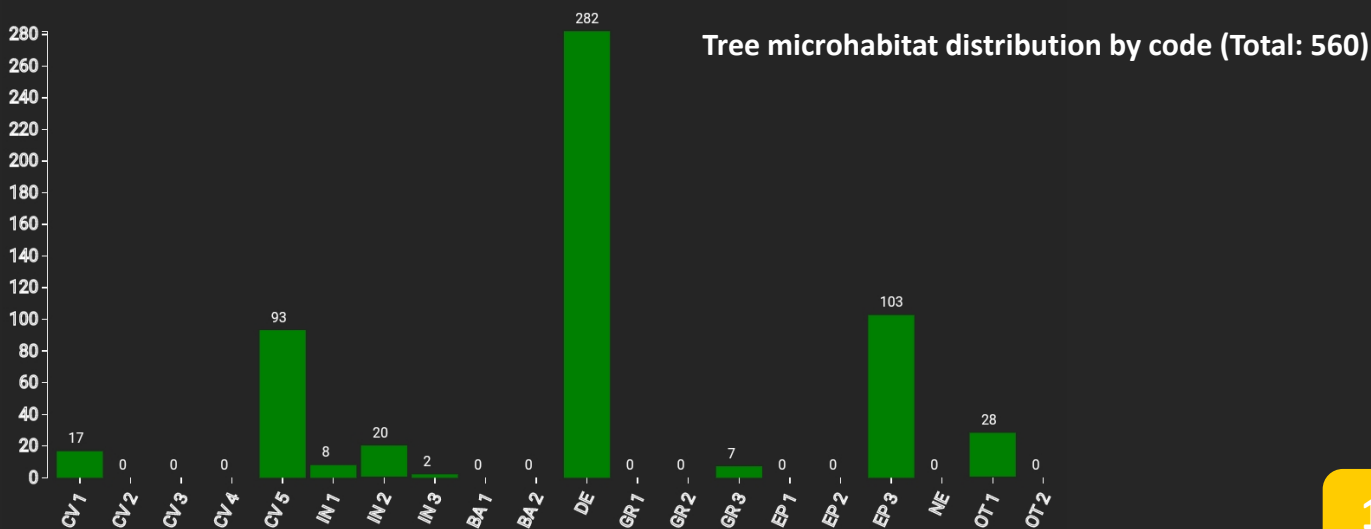

Technical information

ES

Name: **Dehesa de Valsalobre**

Forest type: **Mixed stand of Pinus nigra, Pinus sylvestris and Quercus faginea**

State / Region	Owner	Establishment	Size
Spain / Cuenca	Valsalobre Council	2020	1 ha
Altitude [m.a.s.l.]	Mean annual precipitation [mm]	Mean annual temperature [°C]	Ecoregion
1347	785	12.0	Iberian conifer forests
Number of trees [N/ha]	Basal area [m ² /ha]	Volume [m ³ /ha]	Habitat value [points/ha]
279	24.2	94.5	5848

Tree species distribution (% Volume)

Marteloscope map (1.0 ha):

Contact:

María Jesús Moreno Segovia
Delegación provincial de la
consejería de desarrollo sostenible
de Cuenca
Calle Colon, 2; 16071 Cuenca
mjmorenos@jccm.es