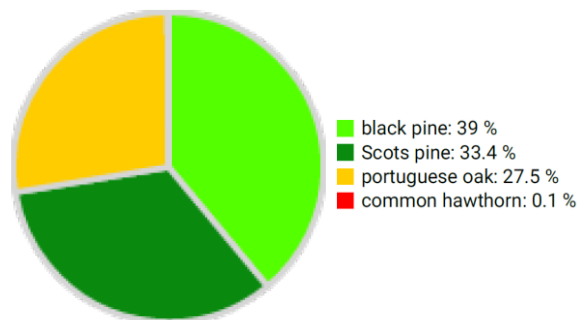

Technical information

ES

Name: **Dehesa de Valsalobre**

Forest type: **Mixed stand of Pinus nigra, Pinus sylvestris and Quercus faginea**

State / Region	Owner	Establishment	Size
Spain / Cuenca	Valsalobre Council	2020	1 ha
Altitude [m.a.s.l.]	Mean annual precipitation [mm]	Mean annual temperature [°C]	Ecoregion
1347	785	12.0	Iberian conifer forests
Number of trees [N/ha]	Basal area [m ² /ha]	Volume [m ³ /ha]	Habitat value [points/ha]
279	24.2	94.5	5848

Tree species distribution (% Volume)

Marteloscope map (1.0 ha):

Contact:

María Jesús Moreno Segovia
Delegación provincial de la
consejería de desarrollo sostenible
de Cuenca
Calle Colon, 2; 16071 Cuenca
mjmorenos@jccm.es