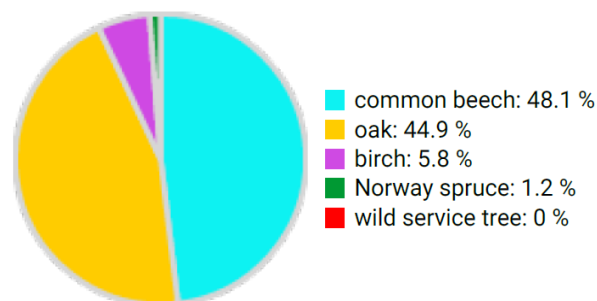

Technical information

DK

Name: **Stenholtvang**

Forest type: **Beech – oak forest**

State/ Region	Owner	Establishment	Size
Denmark /Hovedstaden	Danish Nature Agency	2020	1.0
Altitude [m.a.s.l.]	Mean annual precipitation [mm]	Mean annual temperature [°C]	Natural forest community
49	806	8.6	n.a.
Number of trees [N/ha]	Basal area [m ² /ha]	Volume [m ³ /ha]	Habitat value [points/ha]
315	30.1	486.2	1829

DBH distribution

Tree species distribution (% Volume)

Tree microhabitat distribution by code (Total: 243)

Marteloscope map (1.0 ha):

Contact:

Thomas Nord-Larsen
IGN, University of Copenhagen
Rolighedsvej 23
1858 Frederiksberg C
TNL@IGN.KU.DK