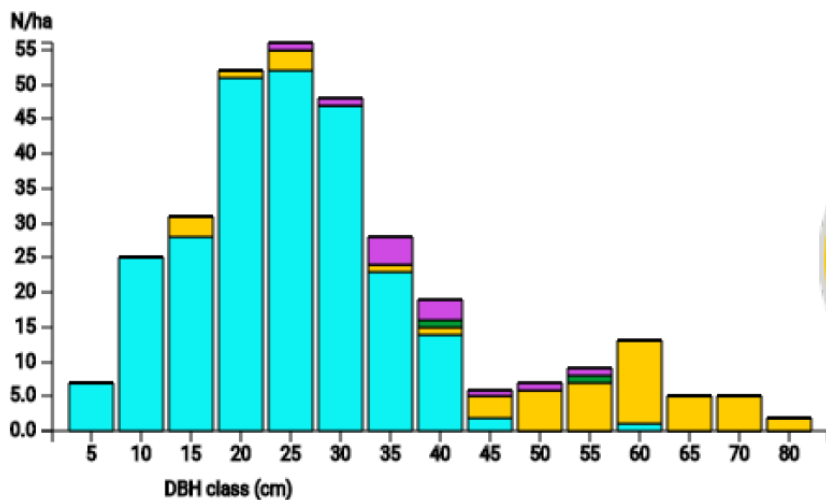

Technical information

DK

Name: **Stenholtvang**

Forest type: **Beech – oak forest**

State/ Region	Owner	Establishment	Size
Denmark /Hovedstaden	Danish Nature Agency	2020	1.0
Altitude [m.a.s.l.]	Mean annual precipitation [mm]	Mean annual temperature [°C]	Natural forest community
49	806	8.6	n.a.
Number of trees [N/ha]	Basal area [m ² /ha]	Volume [m ³ /ha]	Habitat value [points/ha]
315	30.1	486.2	1829

DBH distribution

Tree species distribution (% Volume)

Tree microhabitat distribution by code (Total: 243)

Marteloscope map (1.0 ha):

Contact:

Thomas Nord-Larsen
IGN, University of Copenhagen
Rolighedsvej 23
1858 Frederiksberg C
TNL@IGN.KU.DK