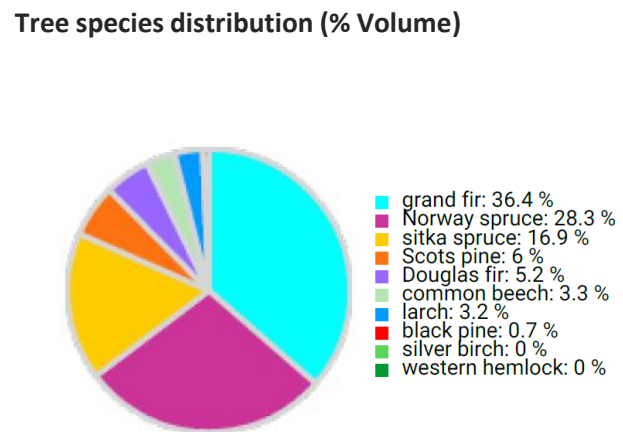

Technical information

DK

Name: **Salten Langso**

Forest type: **Grand fir/spruce stand admixed with other conifers**

State/ Region	Owner	Establishment	Size
Denmark / Midtjylland	SLS Skovadministration	2020	1.0
Altitude [m.a.s.l.]	Mean annual precipitation [mm]	Mean annual temperature [°C]	Natural forest community
47	852	8.2	n.a.
Number of trees [N/ha]	Basal area [m ² /ha]	Volume [m ³ /ha]	Habitat value [points/ha]
429	36.3	541.0	1363