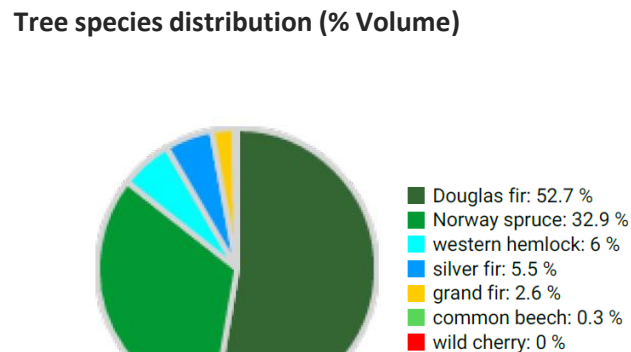

# Technical information

DK

Name: **Rold Skov**

Forest type: **Mixed conifer (Douglas fir / Norway spruce admixed with hemlock, grand and silver fir)**

State/ Region	Owner	Establishment	Size
Denmark / Nordjylland	Danish Nature Agency	2020	1.0
Altitude [m.a.s.l.]	Mean annual precipitation [mm]	Mean annual temperature [°C]	Natural forest community
73	793	8.5	n.a.
Number of trees [N/ha]	Basal area [m <sup>2</sup> /ha]	Volume [m <sup>3</sup> /ha]	Habitat value [points/ha]
527	39.5	562.6	1501