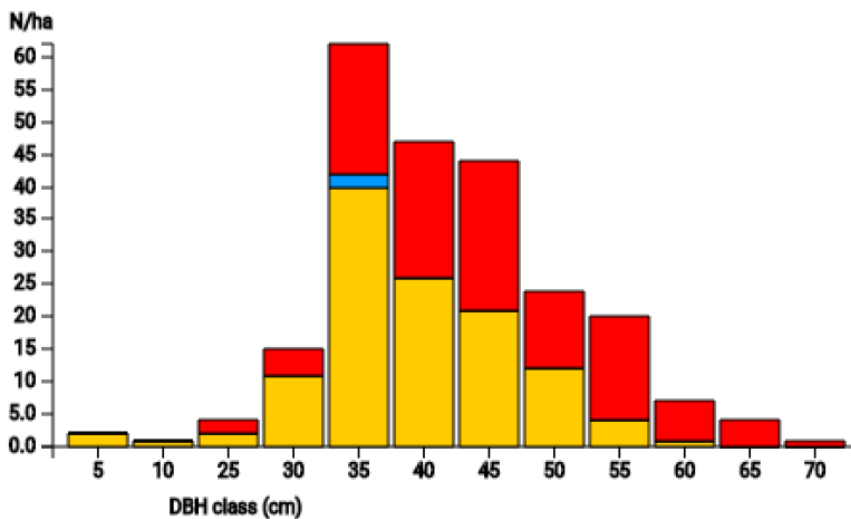

# Technical information

DK

Name: **Løvenholm**

Forest type: **Beech and Douglas fir**

State/ Region	Owner	Establishment	Size
Denmark / Midtjylland	Løvenholm Estate	2020	1.0
Altitude [m.a.s.l.]	Mean annual precipitation [mm]	Mean annual temperature [°C]	Natural forest community
53	676	8.8	n.a.
Number of trees [N/ha]	Basal area [m <sup>2</sup> /ha]	Volume [m <sup>3</sup> /ha]	Habitat value [points/ha]
231	36.96	646.2	1464

DBH distribution

Tree species distribution (% Volume)