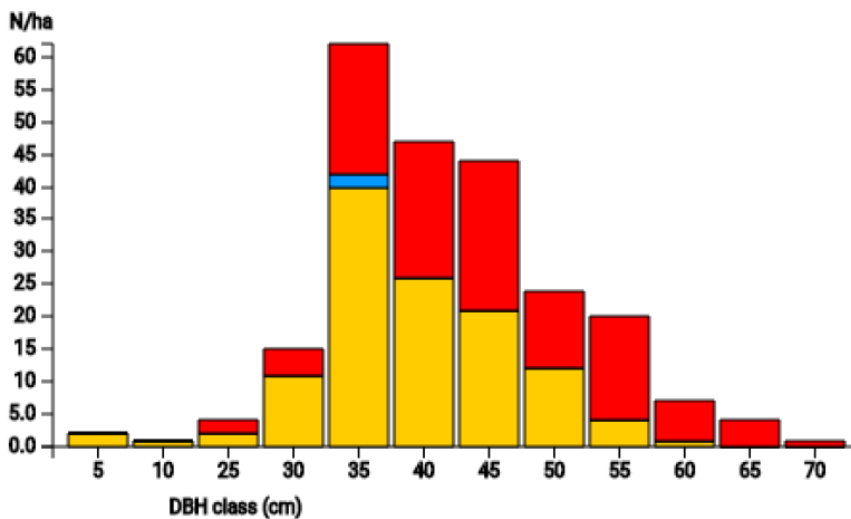

Technical information

DK

Name: **Løvenholm**

Forest type: **Beech and Douglas Fir**

State/ Region	Owner	Establishment	Size
Denmark / Midtjylland	Løvenholm Estate	2020	1.0
Altitude [m.a.s.l.]	Mean annual precipitation [mm]	Mean annual temperature [°C]	Natural forest community
53	676	8.8	n.a.
Number of trees [N/ha]	Basal area [m ² /ha]	Volume [m ³ /ha]	Habitat value [points/ha]
231	36.96	646.2	1464

DBH distribution

Tree species distribution (% Volume)

Marteloscope map (1.0 ha):

Contact:

Thomas Nord-Larsen
IGN, University of Copenhagen
Rolighedsvej 23
1858 Frederiksberg C
TNL@IGN.KU.DK