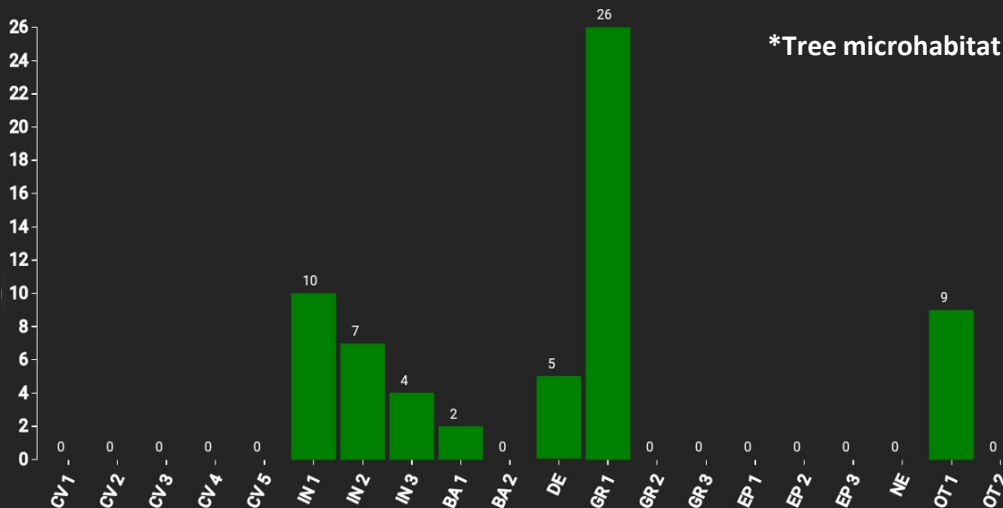

# Technical information

DE

Name: **Wintergrünweg**

Forest type: **Norway spruce with young planted silver fir**

State / Region	Owner	Establishment	Size
Saxony / Erzgebirge	Sachsenforst	2023	0.5 ha (*)
Altitude [m.a.s.l.]	Mean annual precipitation [mm]	Mean annual temperature [°C]	Natural forest community
795	1100	6.1	Mixed mountain forest
Number of trees [N/ha]	Basal area [m <sup>2</sup> /ha]	Volume [m <sup>3</sup> /ha]	Habitat value [points/ha]
418 (*209)	45.2 (*22.6)	613.8 (*306.9)	878 (*439)

\*DBH distribution

\*Tree species distribution (% Volume)

\*Tree microhabitat distribution by code (Total: 63)

## Marteloscope map (0.5 ha):