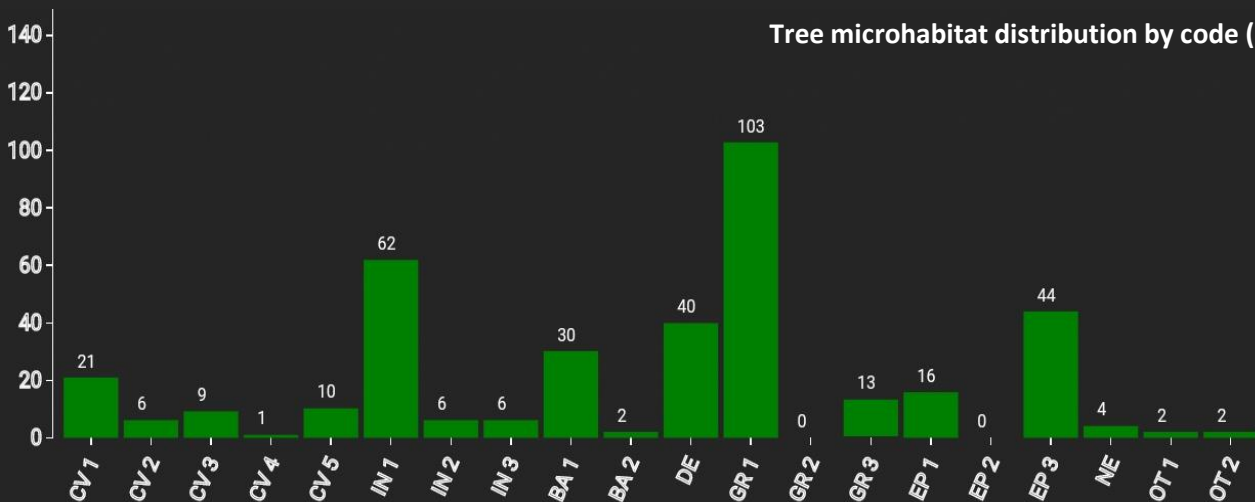

Technical information

DE

Name: **Waldbad**

Forest type: **Mixed beech - conifer stand**

State / Region	Owner	Establishment	Size
County Ravensburg, Baden-Württemberg	Forst BW	2021	1 ha
Altitude [m.a.s.l.]	Mean annual precipitation [mm]	Mean annual temperature [°C]	Natural forest community
560	1000	9.0	Galio odorati-Fagetum
Number of trees [N/ha]	Basal area [m ² /ha]	Volume [m ³ /ha]	Habitat value [points/ha]
146	24.5	433.0	3848

DBH distribution

Tree species distribution (% Volume)

Tree microhabitat distribution by code (Total: 377)

Marteloscope map (1.0 ha):

Contact:

Bernhard Dingler

ForstBW

Forstbezirk Altdorfer Wald