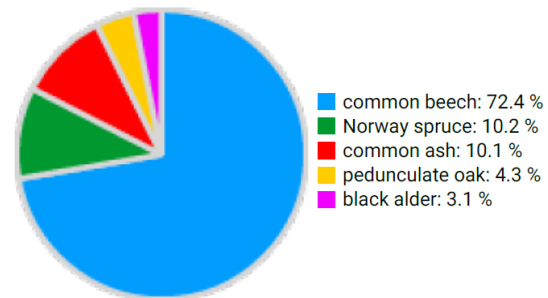

Technical information

DE

Name: **Waldbad**

Forest type: **Mixed beech - conifer stand**

State / Region	Owner	Establishment	Size
County Ravensburg, Baden-Württemberg	Forst BW	2021	1 ha
Altitude [m.a.s.l.]	Mean annual precipitation [mm]	Mean annual temperature [°C]	Natural forest community
560	1000	9.0	Galio odorati-Fagetum
Number of trees [N/ha]	Basal area [m ² /ha]	Volume [m ³ /ha]	Habitat value [points/ha]
146	24.5	433.0	3848

DBH distribution

Tree species distribution (% Volume)

Tree microhabitat distribution by code (Total: 377)

Marteloscope map (1.0 ha):

Contact:

Bernhard Dingler

ForstBW

Forstbezirk Altdorfer Wald